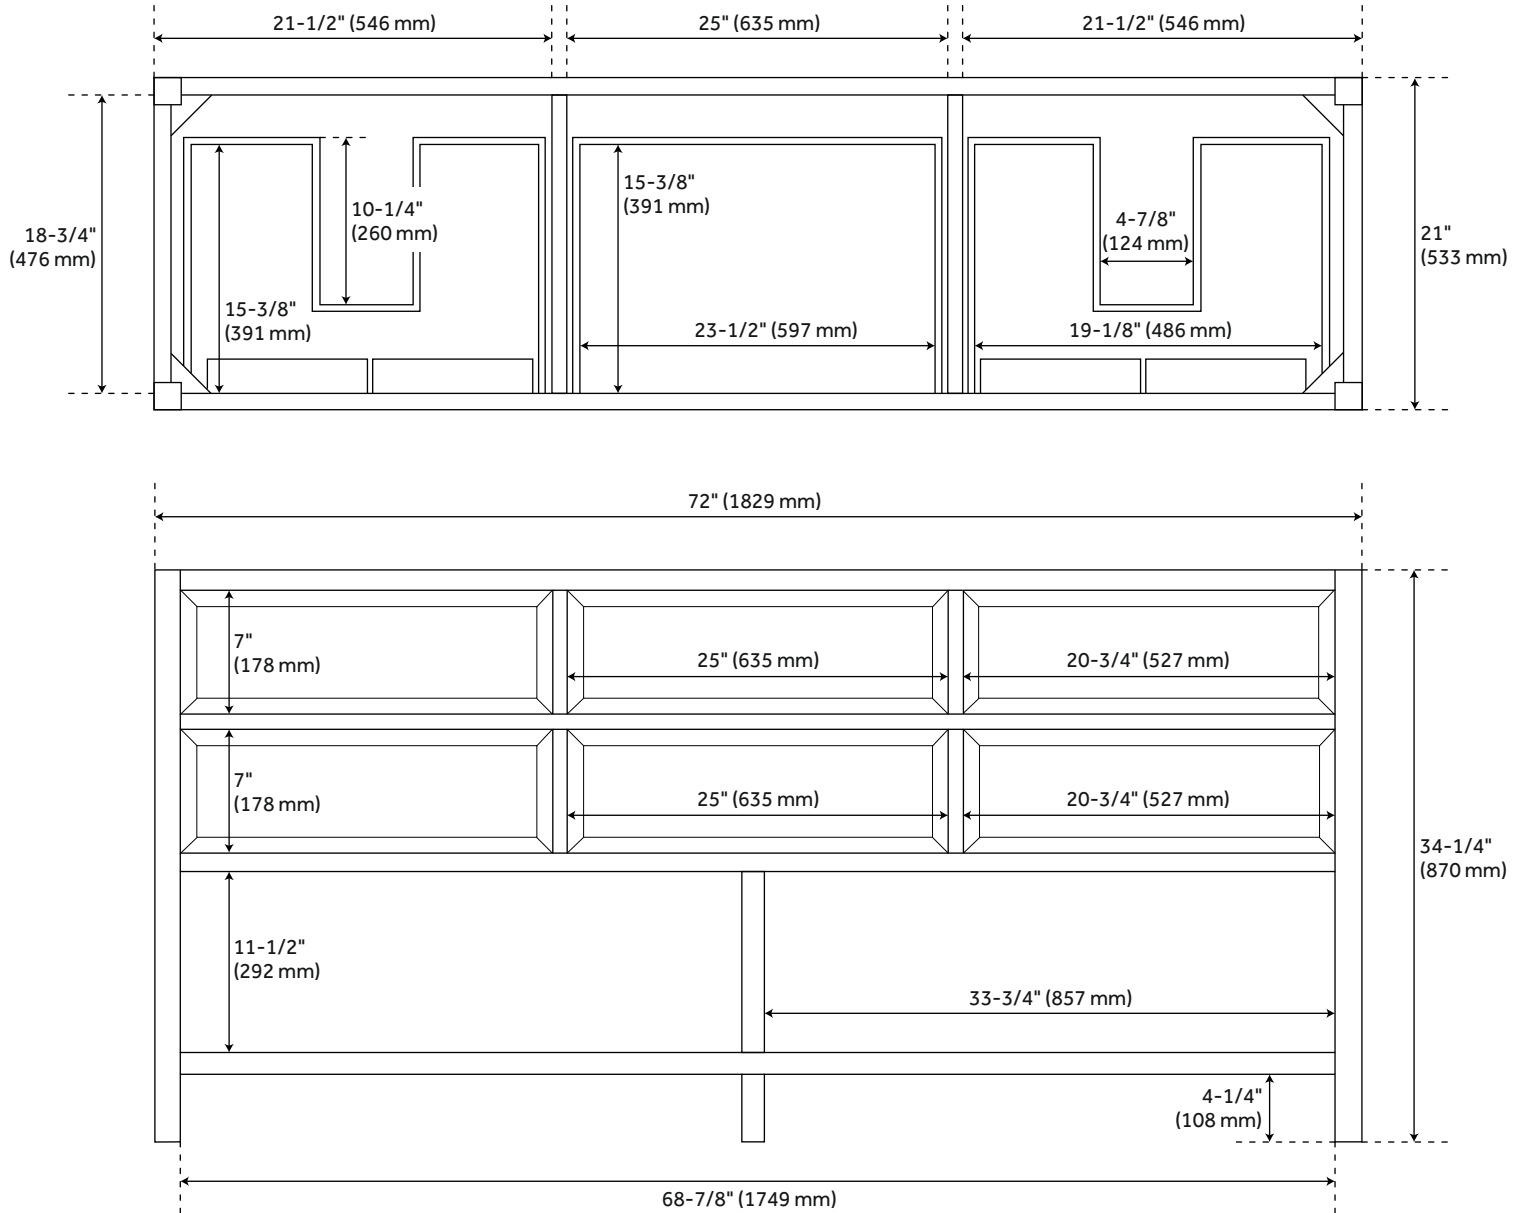

72" ROBERTSON CONSOLE VANITY - UNFINISHED

SKU: 483612

All dimensions and specifications are nominal and may vary. Use actual products for accuracy in critical situations.