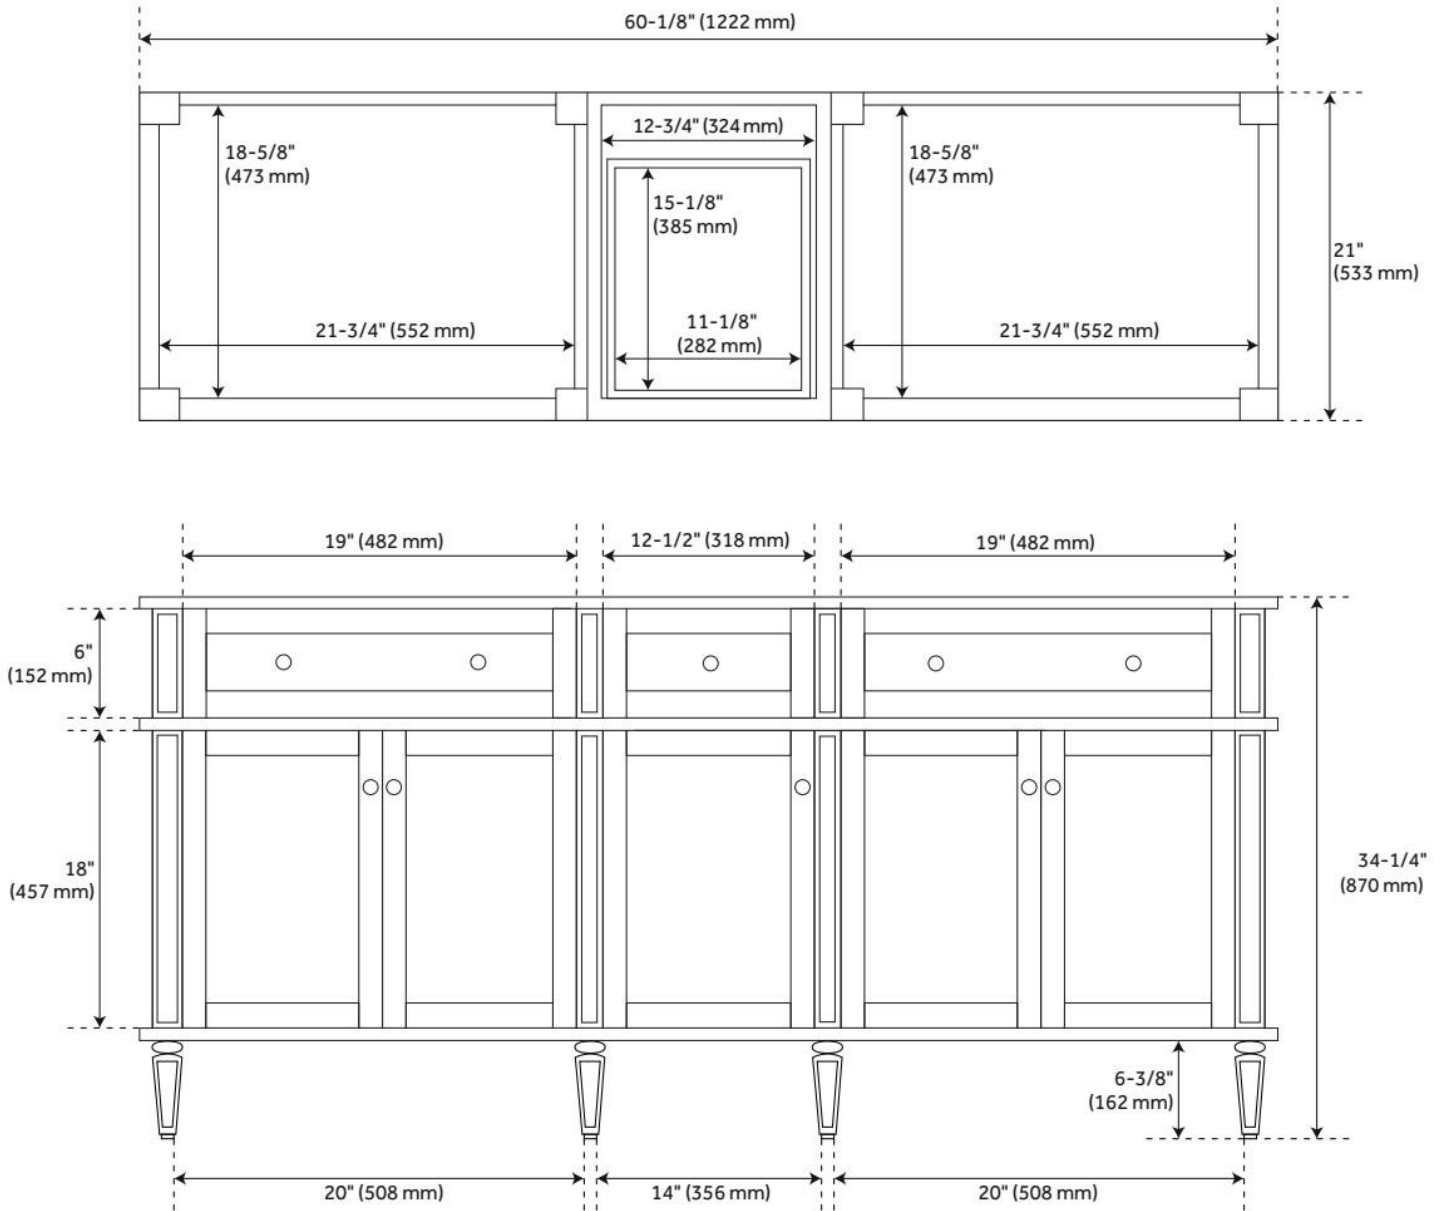

LISTED ID: 506894

ADDITIONAL FEATURES

- Each stone top is carved from a single piece of stone and will feature natural variations.
- See Installation Instructions for directions to attach the vanity top and sink.
- All dimensions are ($\pm 1/2''$).
- [Wood finish samples available.](#)

REVISED 8/7/2024

60" ELMDALE DOUBLE VANITY WITH RECTANGULAR UNDERMOUNT SINKS - CHARCOAL BLACK

SKU: 953349-60-RUMB

Code: SH483596, SH483597, SH483598, SH483599, SH483600, SH483601, SH483602, SH483603, SH483604, SH483605, SH483606