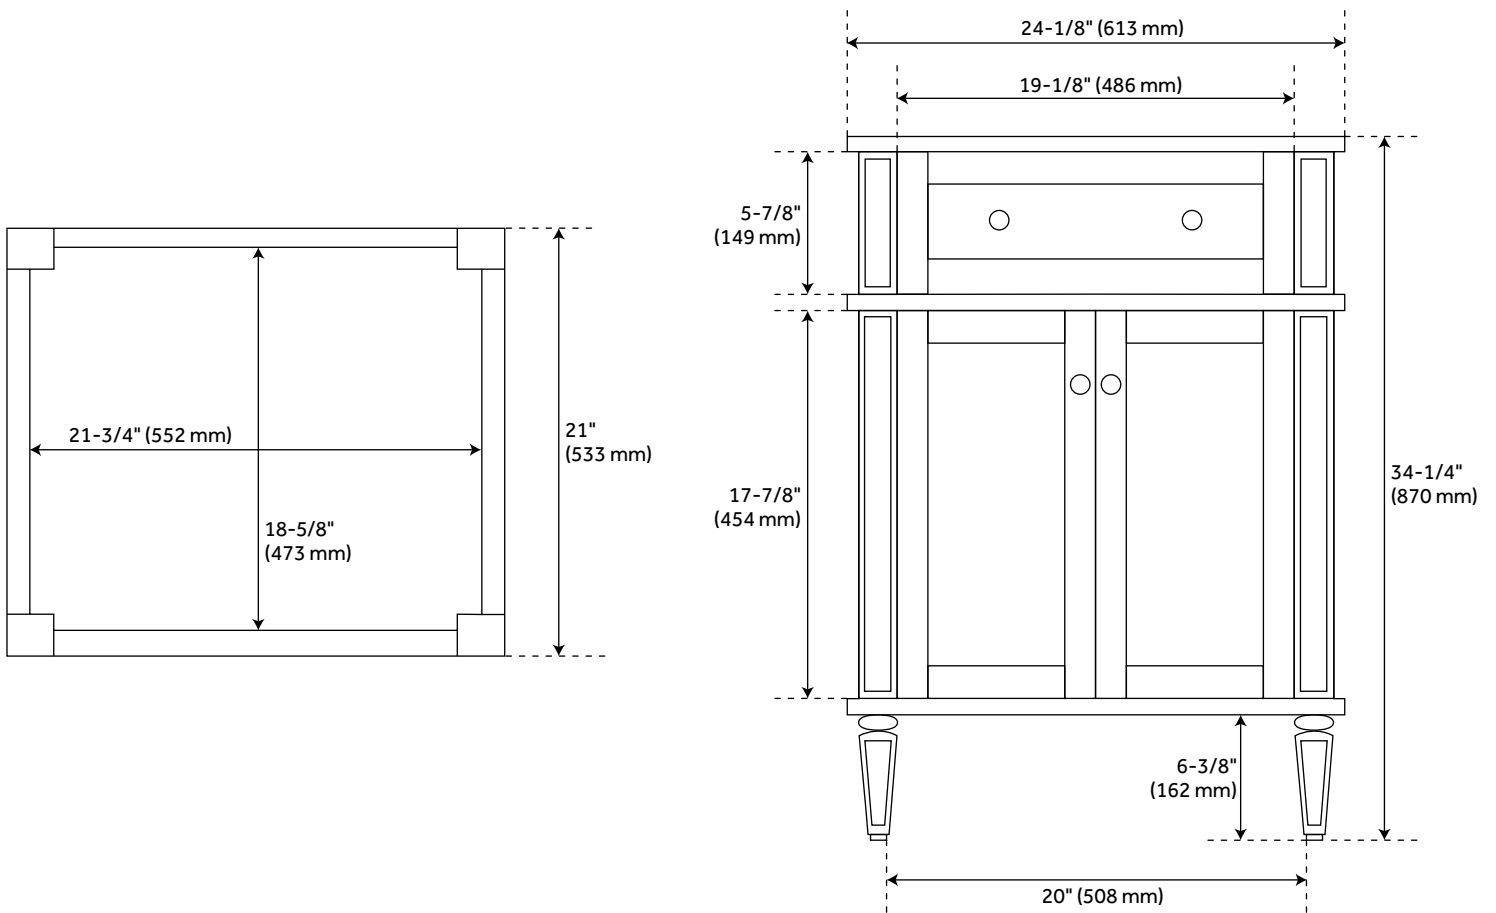

24" ELMDALE VANITY - CHARCOAL BLACK

SKU: 483563

All dimensions and specifications are nominal and may vary. Use actual products for accuracy in critical situations.