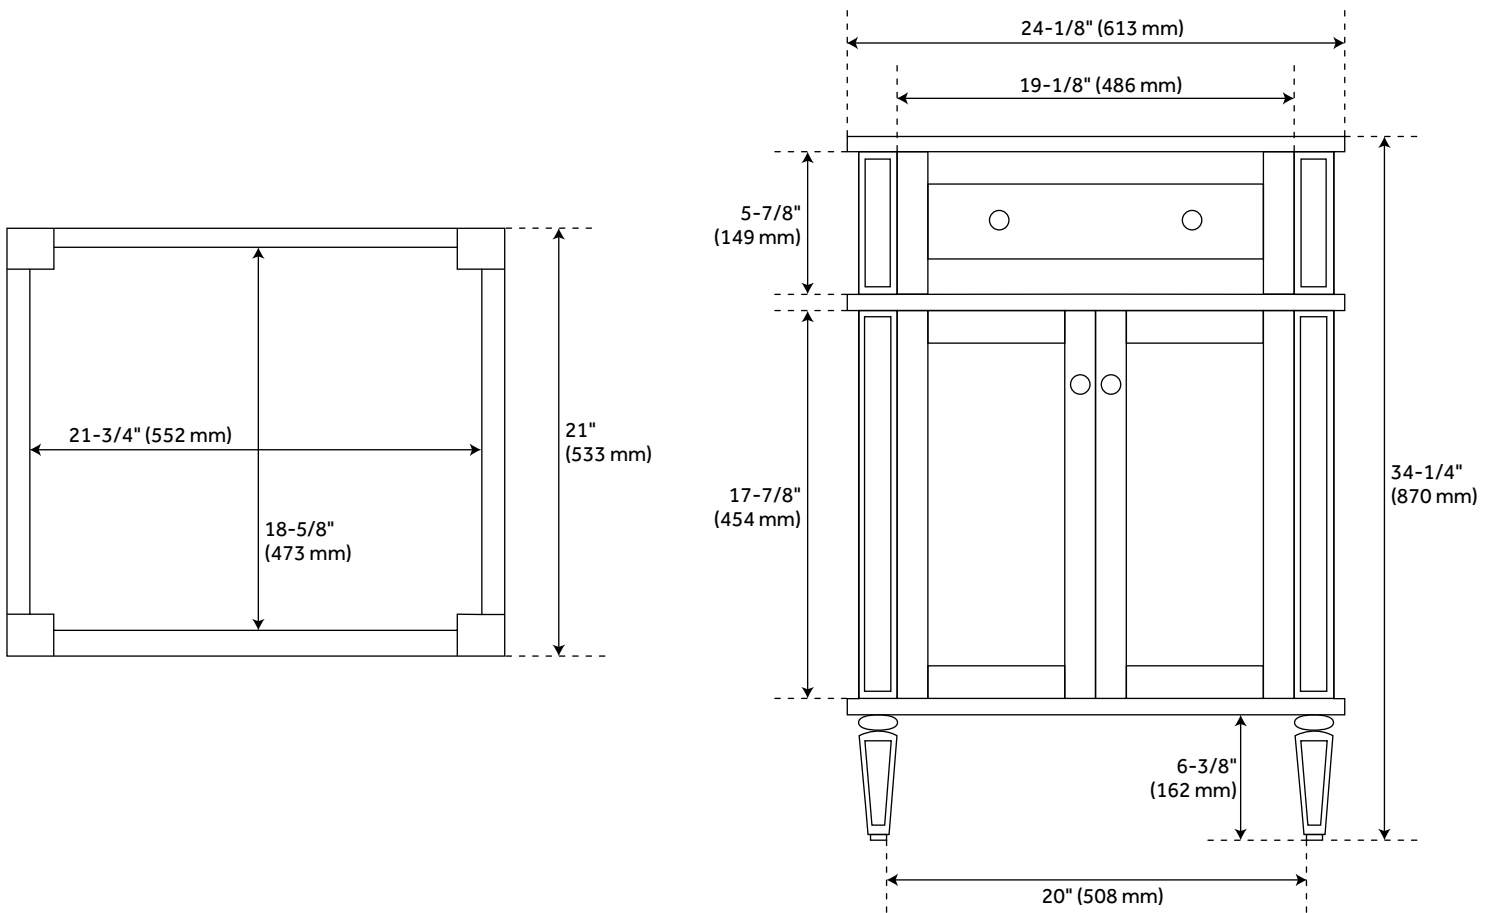

24" ELMDALE VANITY WITH UNDERMOUNT SINK - CHARCOAL BLACK

SKU: 953349-24-UM

FEATURES

Installation Type: Freestanding
Features: Soft-Close Hinges; Matching Mirror
Product Finish: Charcoal Black
Material: Mahogany
Number of Doors: 2
Number of Drawers: 1
Width: 24-1/8"
Height: 34-1/4"
Depth: 21"
Assembly Required: No
Number of Shelves: 1
Dovetail Drawers: Yes
Number of Basins: 1
Sink Installation: Undermount - Oval
Basin Length: 16"
Basin Width: 12-1/2"
Water Depth To Overflow: 5"
Fits Drain Hole Size: 1-1/2"
Faucet Included: No
Sink Material: Porcelain
Vanity Top Thickness: 3cm
Water Depth to Rim: 6"
Adjustable Shelves: Yes
Hardware Finish: Black
Built-In Adjusters: Yes
Sink Included: Optional
Sink Color: White
Basin Overflow: Yes
Vanity Top Included: Optional
Vanity Top Depth: 22"
Vanity Top Width: 25"
Backsplash: Yes
Mirror Included: No

REVISED 9/7/2022

24" ELMDALE VANITY WITH UNDERMOUNT SINK - CHARCOAL BLACK

SKU: 953349-24-UM

ADDITIONAL FEATURES

- If a vanity top is selected, it will come with a backsplash and a white porcelain sink.
- Granite is A-grade. Polished Carrara Marble is sourced from Italy.
- Each stone top is carved from a single piece of stone and will feature natural variations.
- Porcelain sink has an overflow with optional chrome cover.
- See Installation Instructions for directions to attach the vanity top and sink.
- All dimensions are ($\pm 1/2$ ").
- [Additional hardware finishes sold separately.](#)

REVISED 9/7/2022

24" ELMDALE VANITY - CHARCOAL BLACK

SKU: 483563

All dimensions and specifications are nominal and may vary. Use actual products for accuracy in critical situations.