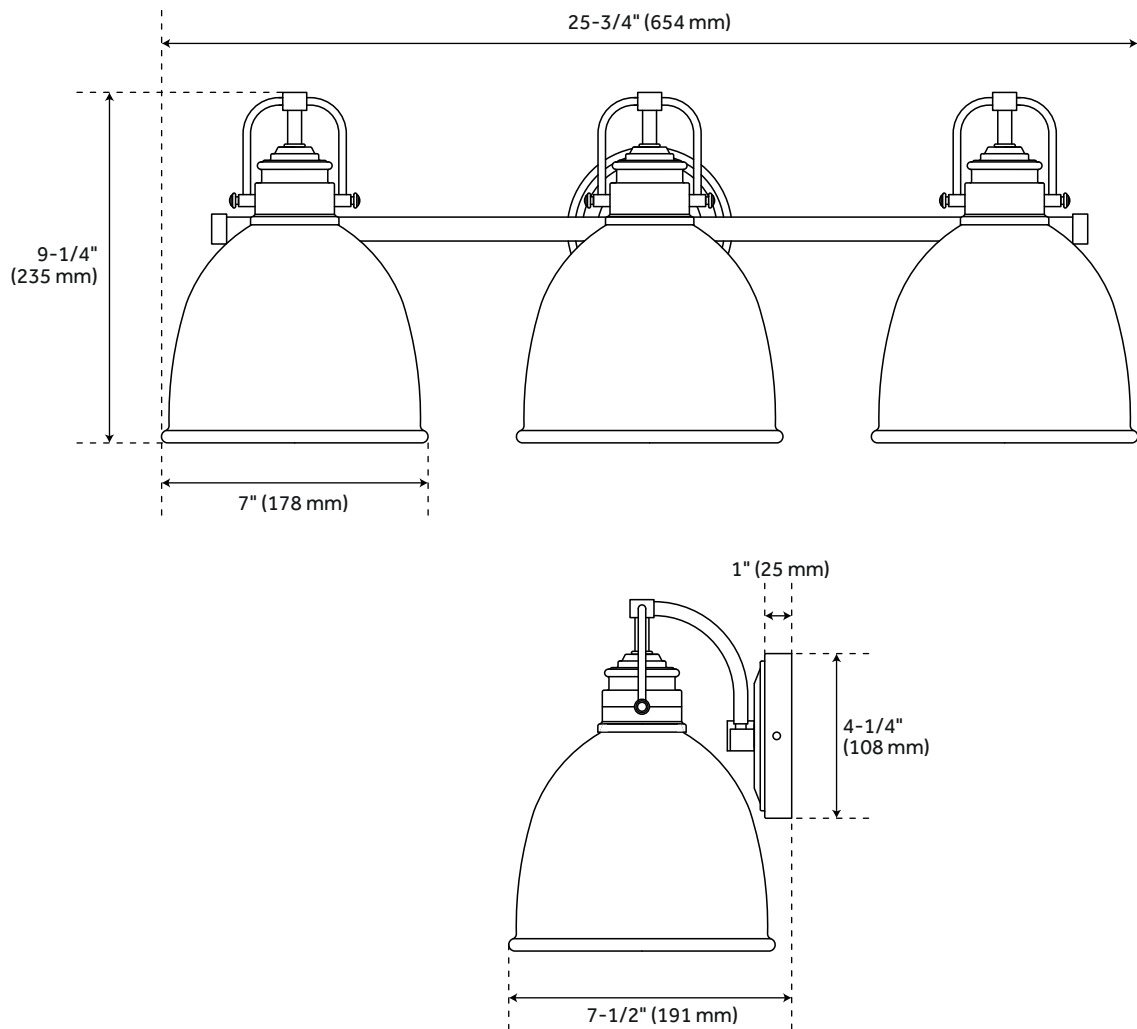

GRINNELL - 3-LIGHT - VANITY LIGHT - POLISHED CHROME

SKU: 479807

CODES/STANDARDS

UL 1598 / CSA C22.2 No 250.0

FEATURES

Installation Type: Wall Mount
Design: Modern
Product Finish: Polished Chrome
Material: Metal
Width: 25-3/4"
Height: 9-1/4"
Depth: 7-1/2"
Base Plate Length: 1"
Base Plate Height: 1"
Mounting Hardware Included: Yes
Reversible Mounting: No
Shade Finish: White
Shade Material: Metal
Number of Bulbs: 3
Base Plate Width: 4-1/4"
Base Plate Depth: 1"
Location Type: Suitable for Damp Locations
Bulbs Included: No
Bulb Type: Medium E-26
Wattage per Bulb: 60

Code:

REVISED 12/28/2021

GRINNELL 3-LIGHT VANITY LIGHT - POLISHED CHROME

SKU: 479807

All dimensions and specifications are nominal and may vary. Use actual products for accuracy in critical situations.

Code: PHVL3213