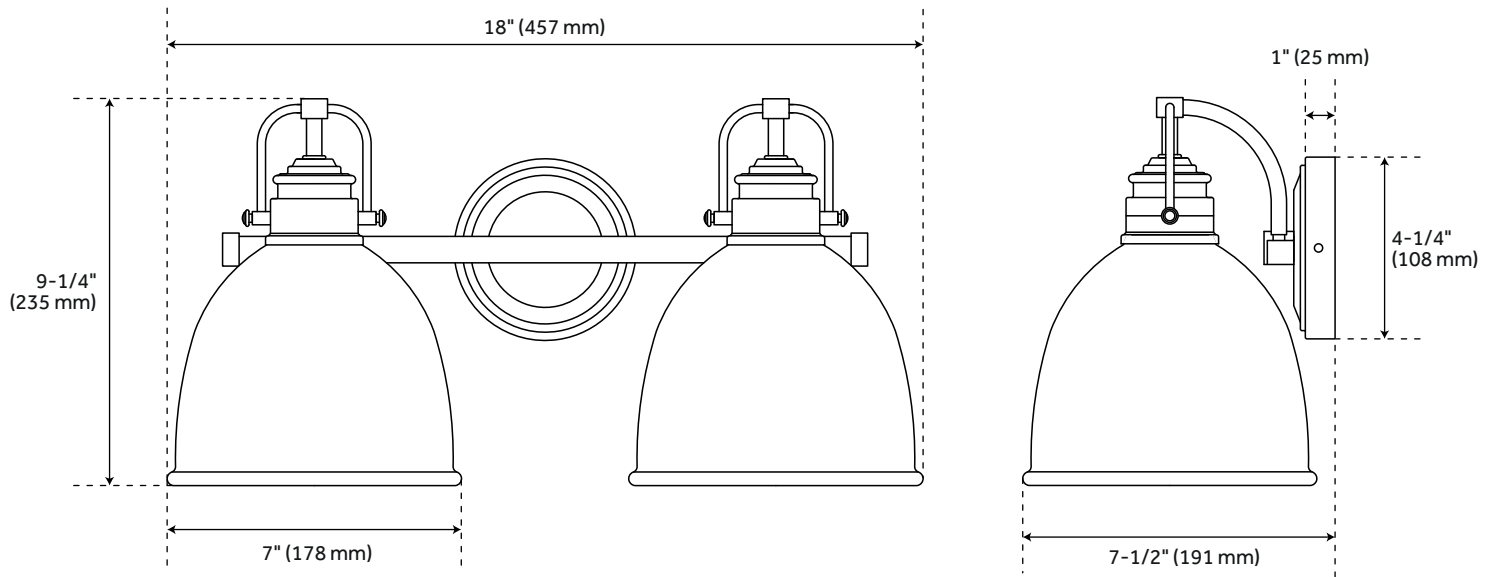

GRINNELL - 2-LIGHT - VANITY LIGHT - POLISHED CHROME

SKU: 479806

CODES/STANDARDS

UL 1598 / CSA C22.2 No 250.0

FEATURES

Installation Type: Wall Mount
Design: Modern
Product Finish: Polished Chrome
Material: Metal
Width: 18"
Height: 9-1/4"
Depth: 7-1/2"
Base Plate Length: 1"
Base Plate Height: 1"
Mounting Hardware Included: Yes
Reversible Mounting: No
Shade Finish: White
Shade Material: Metal
Number of Bulbs: 2
Base Plate Width: 4-1/4"
Base Plate Depth: 1"
Location Type: Suitable for Damp Locations
Bulbs Included: No
Bulb Type: Medium E-26
Wattage per Bulb: 60

Code:

REVISED 12/28/2021

GRINNELL 2-LIGHT VANITY LIGHT - POLISHED CHROME

SKU: 479806

All dimensions and specifications are nominal and may vary. Use actual products for accuracy in critical situations.

Code: PHVL3212