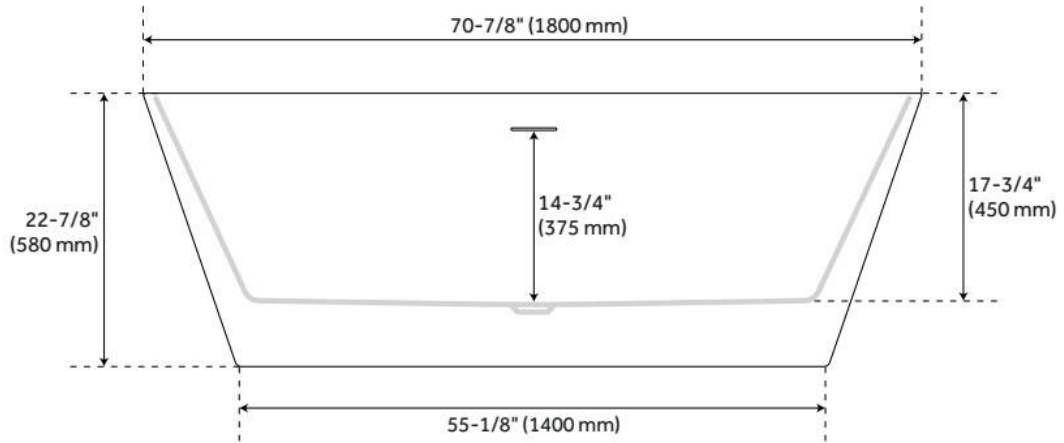

71" LAXSON ACRYLIC FREESTANDING TUB

SKU: 948613

Code: SH483533, SH484667

REVISED 6/21/2024