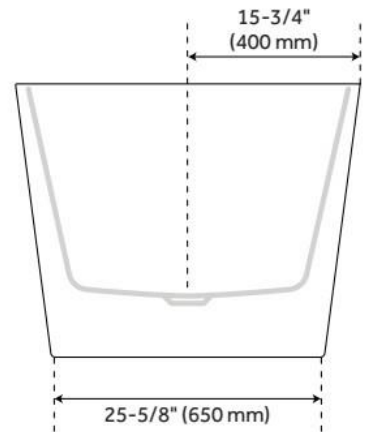

71" LAXSON ACRYLIC FREESTANDING TUB

SKU: 948613

Code: SH483533, SH484667

REVISED 6/21/2024