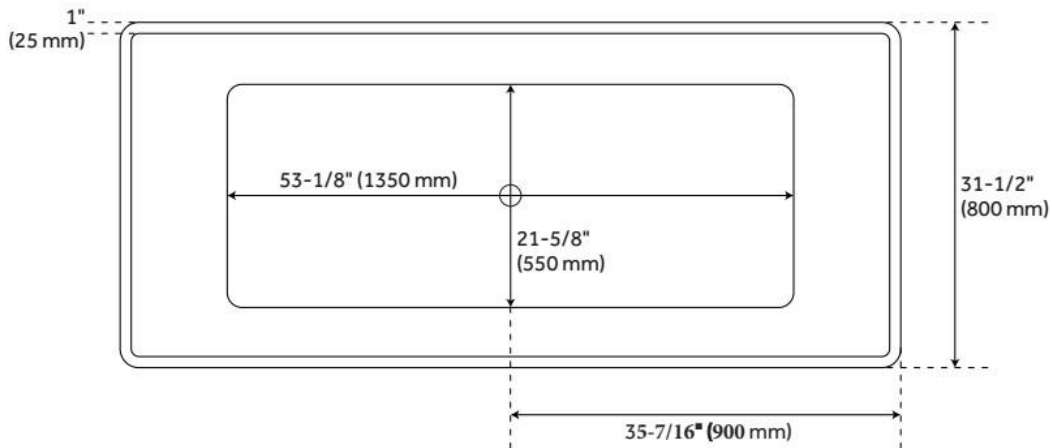

71" LAXSON ACRYLIC FREESTANDING TUB

SKU: 948613

Code: SH483533, SH484667

REVISED 6/21/2024