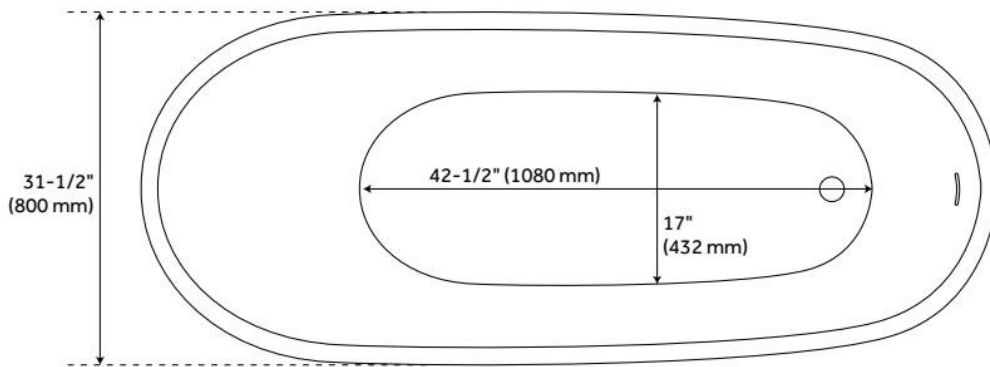

67" SAUNDERS BLACK ACRYLIC FREESTANDING TUB

SKU: 930320-67

Code: SH480859, SH474523

REVISED 6/19/2024