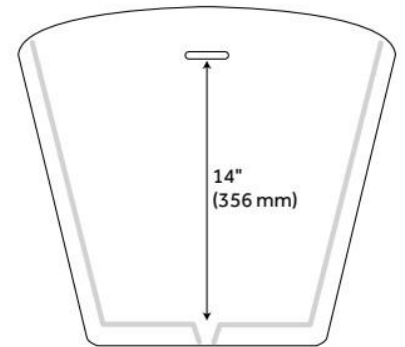

67" SAUNDERS BLACK ACRYLIC FREESTANDING TUB

SKU: 930320-67

Code: SH480859, SH474523

REVISED 6/19/2024