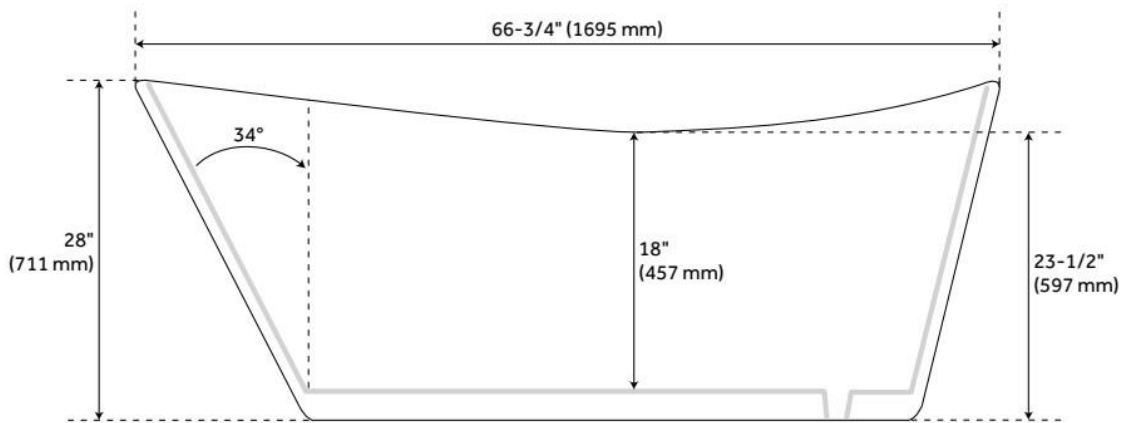

67" SAUNDERS BLACK ACRYLIC FREESTANDING TUB

SKU: 930320-67

Code: SH480859, SH474523

REVISED 6/19/2024