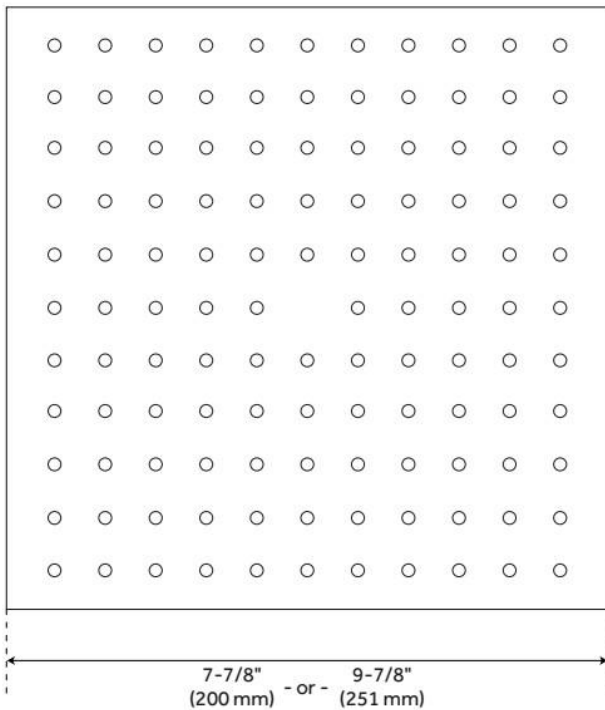

LOWDEN RAINFALL SHOWER HEAD - MATTE BLACK

SKU: 948188

Code: SHRSH820SG, SHRSH1025S

FEATURES

Material: Brass

Shower Head Swivel: Yes

ASME A112.18.1/CSA B125.1, Massachusetts Accepted, LISTED ID: SHRSH820SG, SHRSH1025S

ADDITIONAL FEATURES

- Can be installed on a ceiling-mount or wall-mount shower arm.
- 7-7/8" showerhead 1.8 gpm (6.8 L/min) @ 80 psi.
- 9-7/8" showerhead 2.5 gpm (9.5 L/min) @ 80 psi.

REVISED 6/3/2024

LOWDEN RAINFALL SHOWER HEAD - MATTE BLACK

SKU: 948188

Code: SHRSH820SG, SHRSH1025S

Product Code	Max Flow-rate (80psi)
SHRSH820SG	1.8 gpm (6.8L/min) max @ 80 psi
SHRSH1025S	2.5 gpm (9.5L/min) max @ 80 psi

REVISED 6/3/2024