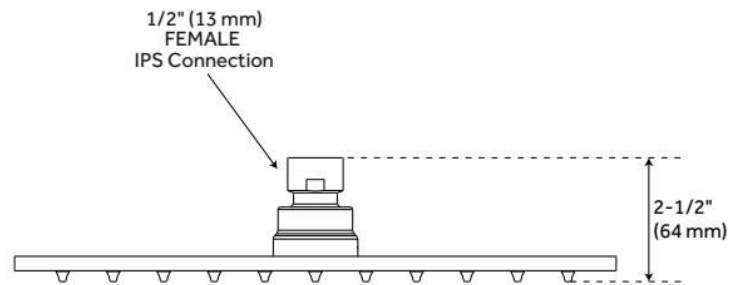

LOWDEN RAINFALL SHOWER HEAD - MATTE BLACK

SKU: 948188

Code: SHRSH820SG, SHRSH1025S

FEATURES

Material: Brass

Shower Head Swivel: Yes

ASME A112.18.1/CSA B125.1, Massachusetts Accepted, LISTED ID: SHRSH820SG, SHRSH1025S

ADDITIONAL FEATURES

- Can be installed on a ceiling-mount or wall-mount shower arm.
- 7-7/8" showerhead 1.8 gpm (6.8 L/min) @ 80 psi.
- 9-7/8" showerhead 2.5 gpm (9.5 L/min) @ 80 psi.

REVISED 6/3/2024

LOWDEN RAINFALL SHOWER HEAD - MATTE BLACK

SKU: 948188

Code: SHRSH820SG, SHRSH1025S

Product Code	Max Flow-rate (80psi)
SHRSH820SG	1.8 gpm (6.8L/min) max @ 80 psi
SHRSH1025S	2.5 gpm (9.5L/min) max @ 80 psi

REVISED 6/3/2024