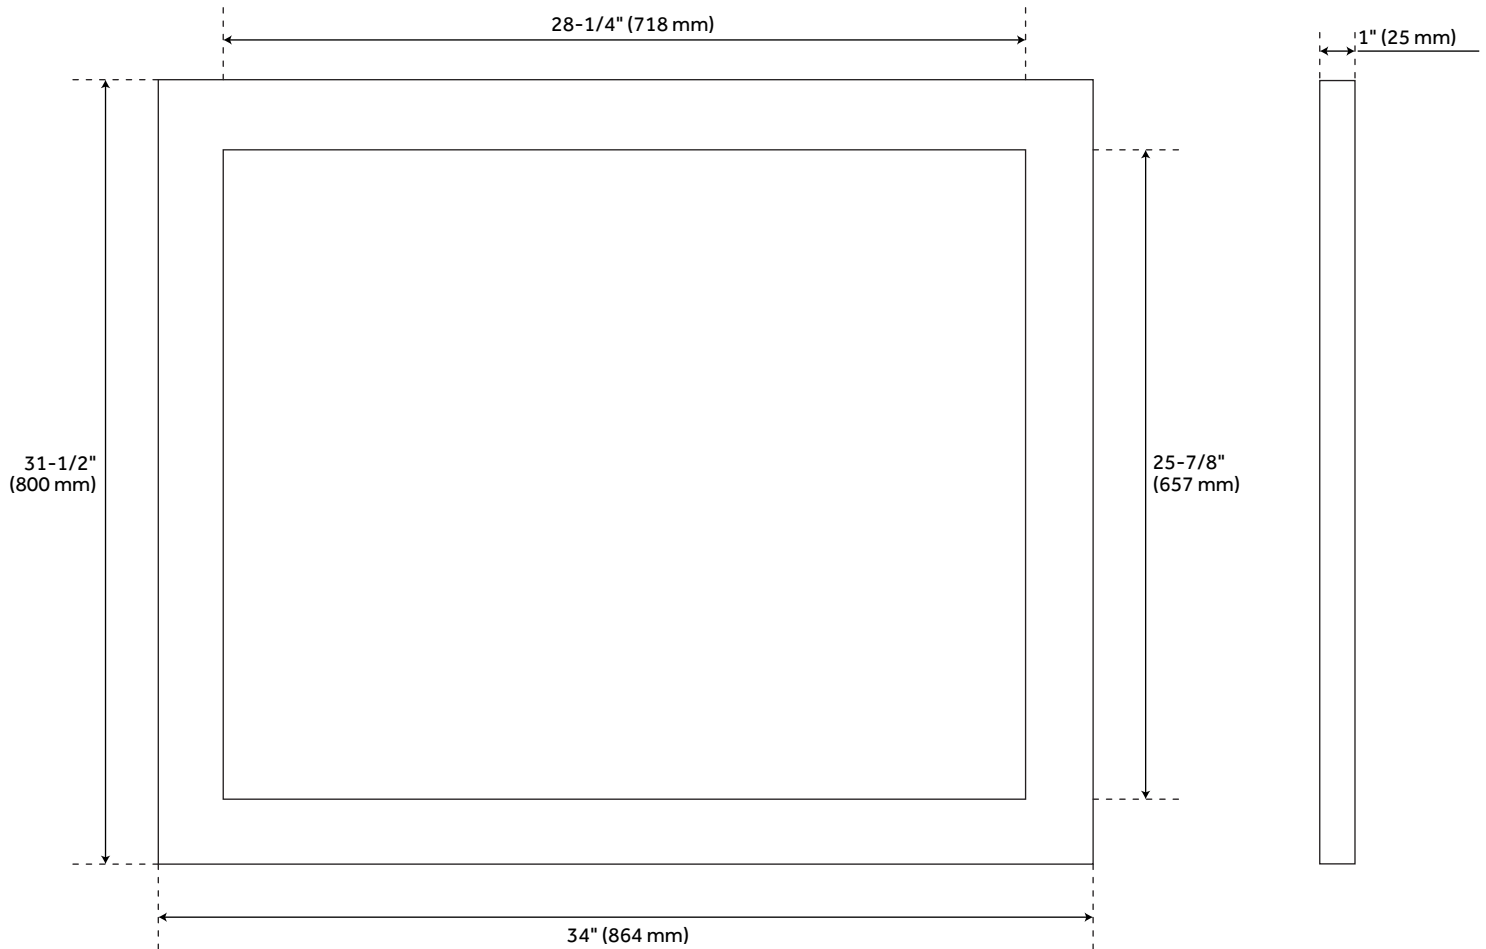

34" FALLBROOK VANITY MIRROR - MIDNIGHT NAVY BLUE

SKU: 482889

All dimensions and specifications are nominal and may vary. Use actual products for accuracy in critical situations.