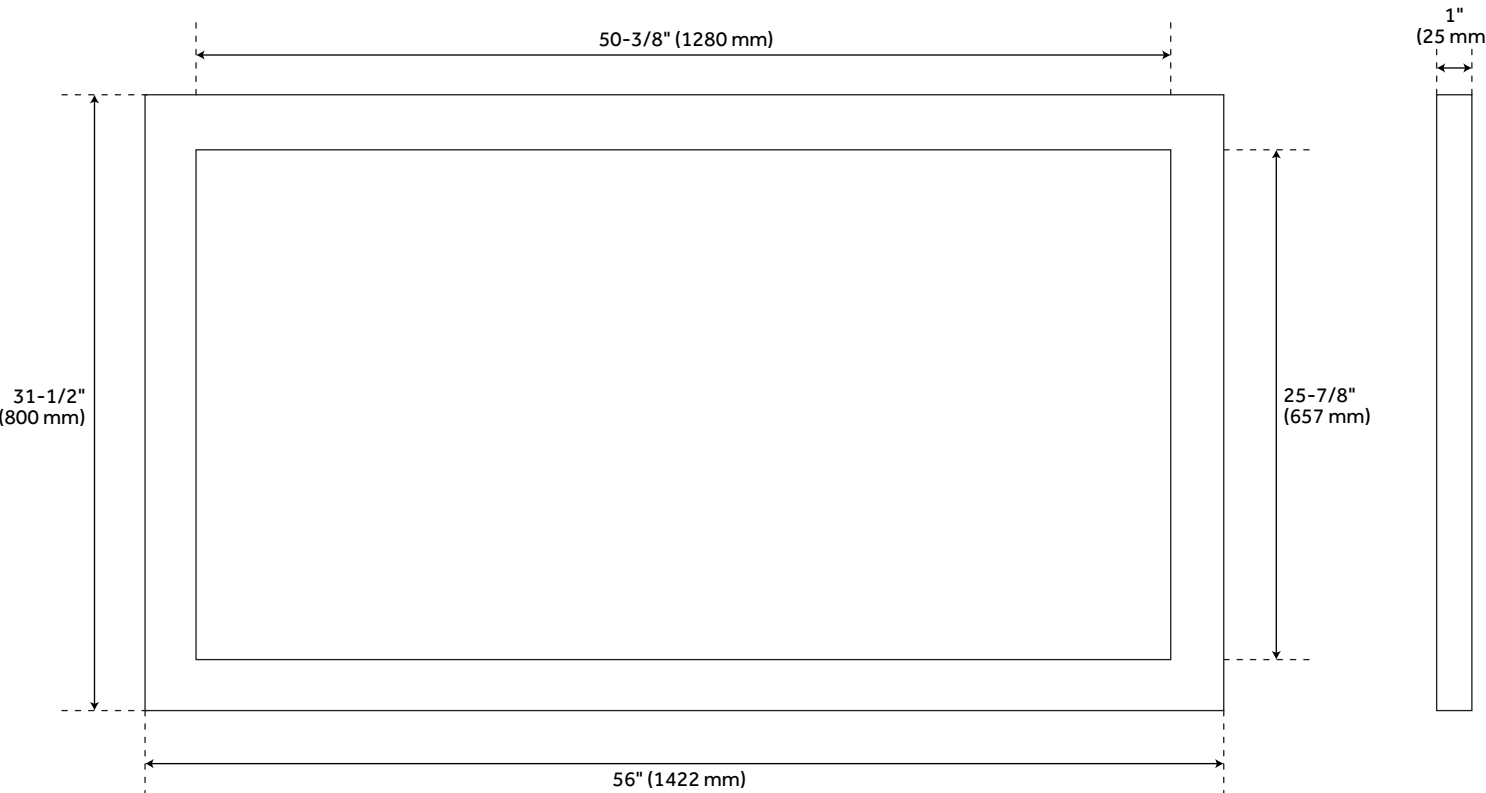

# 34" FALLBROOK VANITY MIRROR - MIDNIGHT NAVY BLUE

SKU: 482889

All dimensions and specifications are nominal and may vary. Use actual products for accuracy in critical situations.

# 56" FALLBROOK VANITY MIRROR - MIDNIGHT NAVY BLUE

SKU: 482890

All dimensions and specifications are nominal and may vary. Use actual products for accuracy in critical situations.