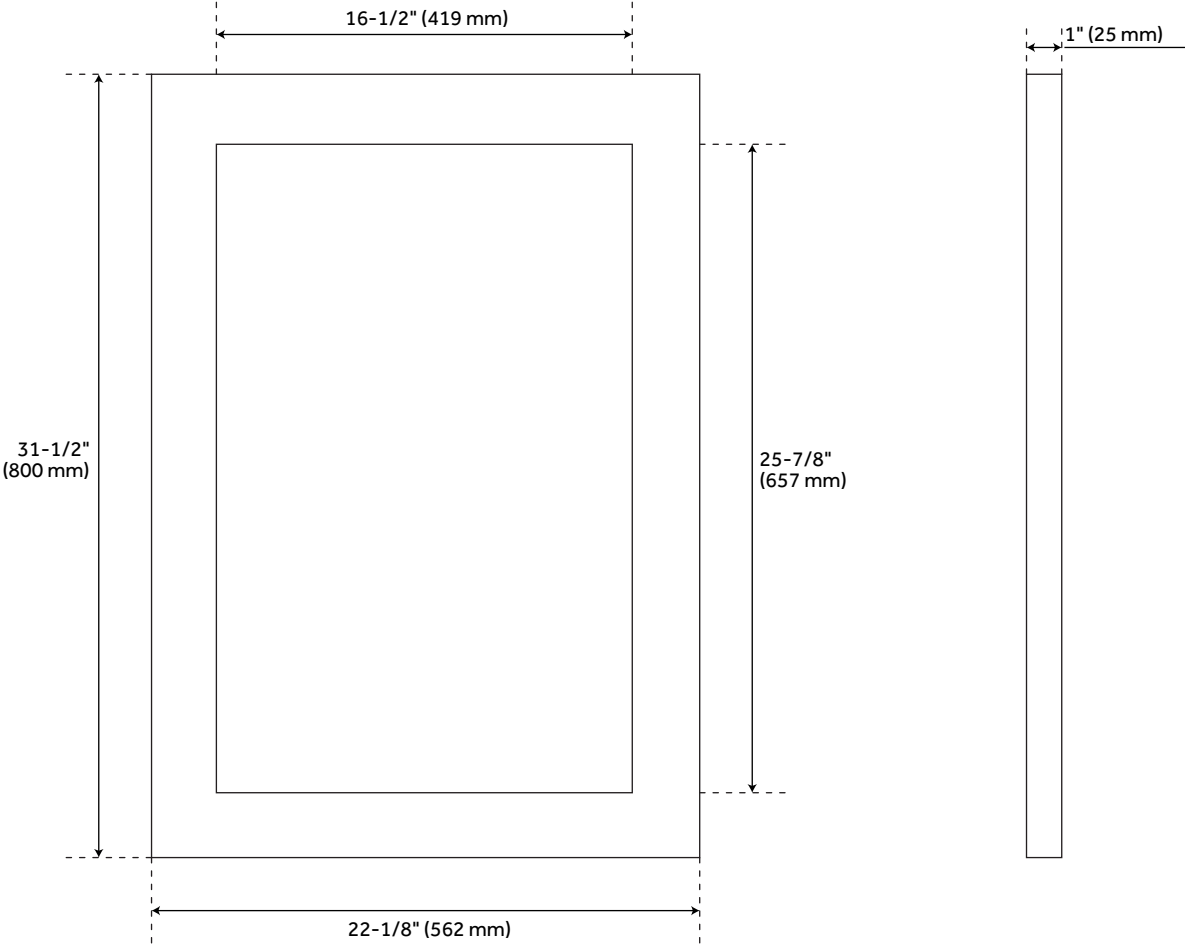

22" FALLBROOK VANITY MIRROR - MIDNIGHT NAVY BLUE

SKU: 482888

All dimensions and specifications are nominal and may vary. Use actual products for accuracy in critical situations.