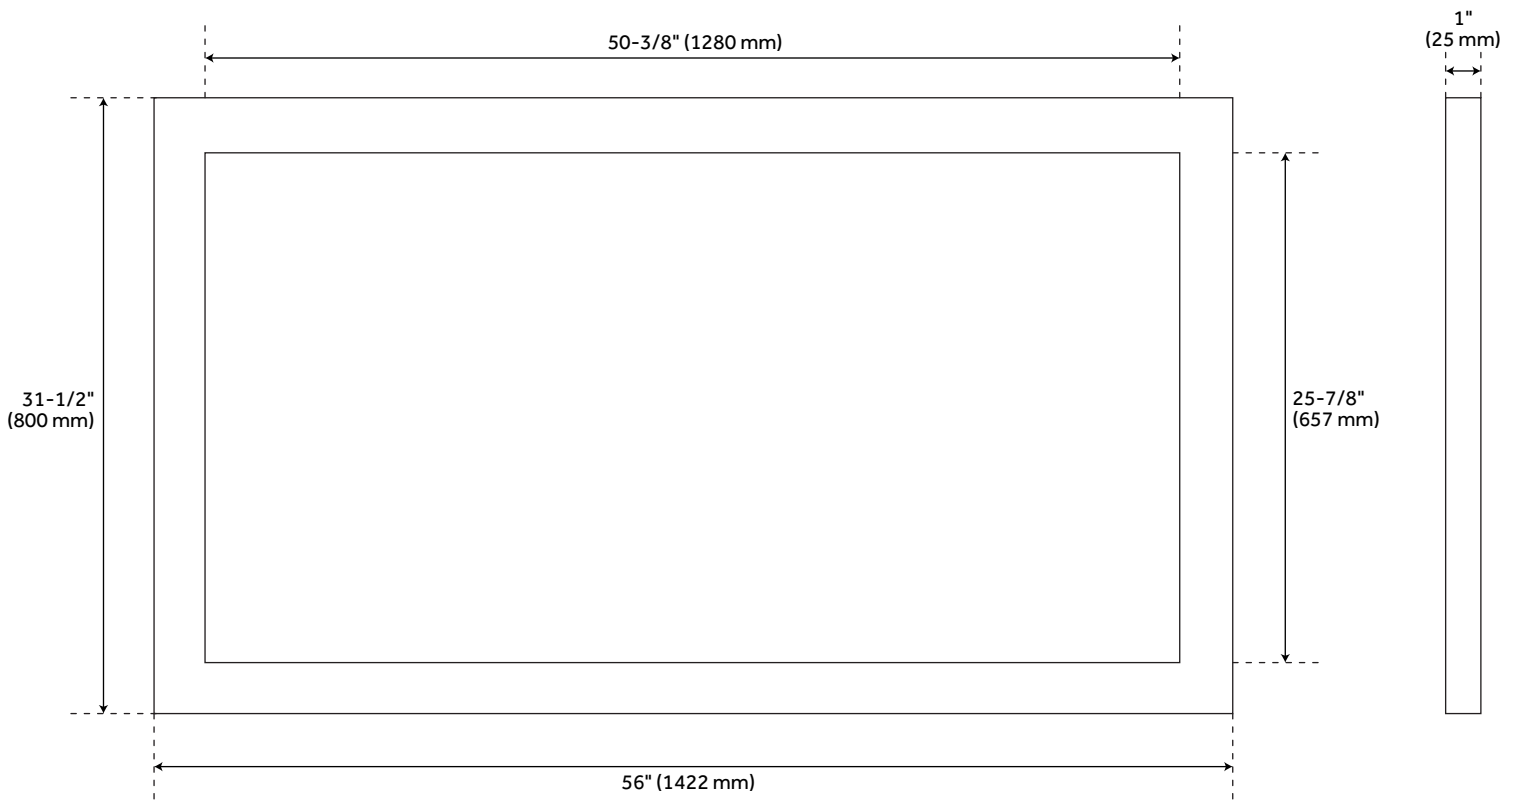

FALLBROOK VANITY MIRROR - DRIFTWOOD BROWN

SKU: 953666

FEATURES

Installation Type: Wall Mount
Product Finish: Driftwood Brown
Material: Wood
Assembly Required: No

CODES/STANDARDS

Code:
REVISED 6/16/2022

22" FALLBROOK VANITY MIRROR - DRIFTWOOD BROWN

SKU: 482885

All dimensions and specifications are nominal and may vary. Use actual products for accuracy in critical situations.

34" FALLBROOK VANITY MIRROR - DRIFTWOOD BROWN

SKU: 482886

All dimensions and specifications are nominal and may vary. Use actual products for accuracy in critical situations.

56" FALLBROOK VANITY MIRROR - DRIFTWOOD BROWN

SKU: 482887

All dimensions and specifications are nominal and may vary. Use actual products for accuracy in critical situations.