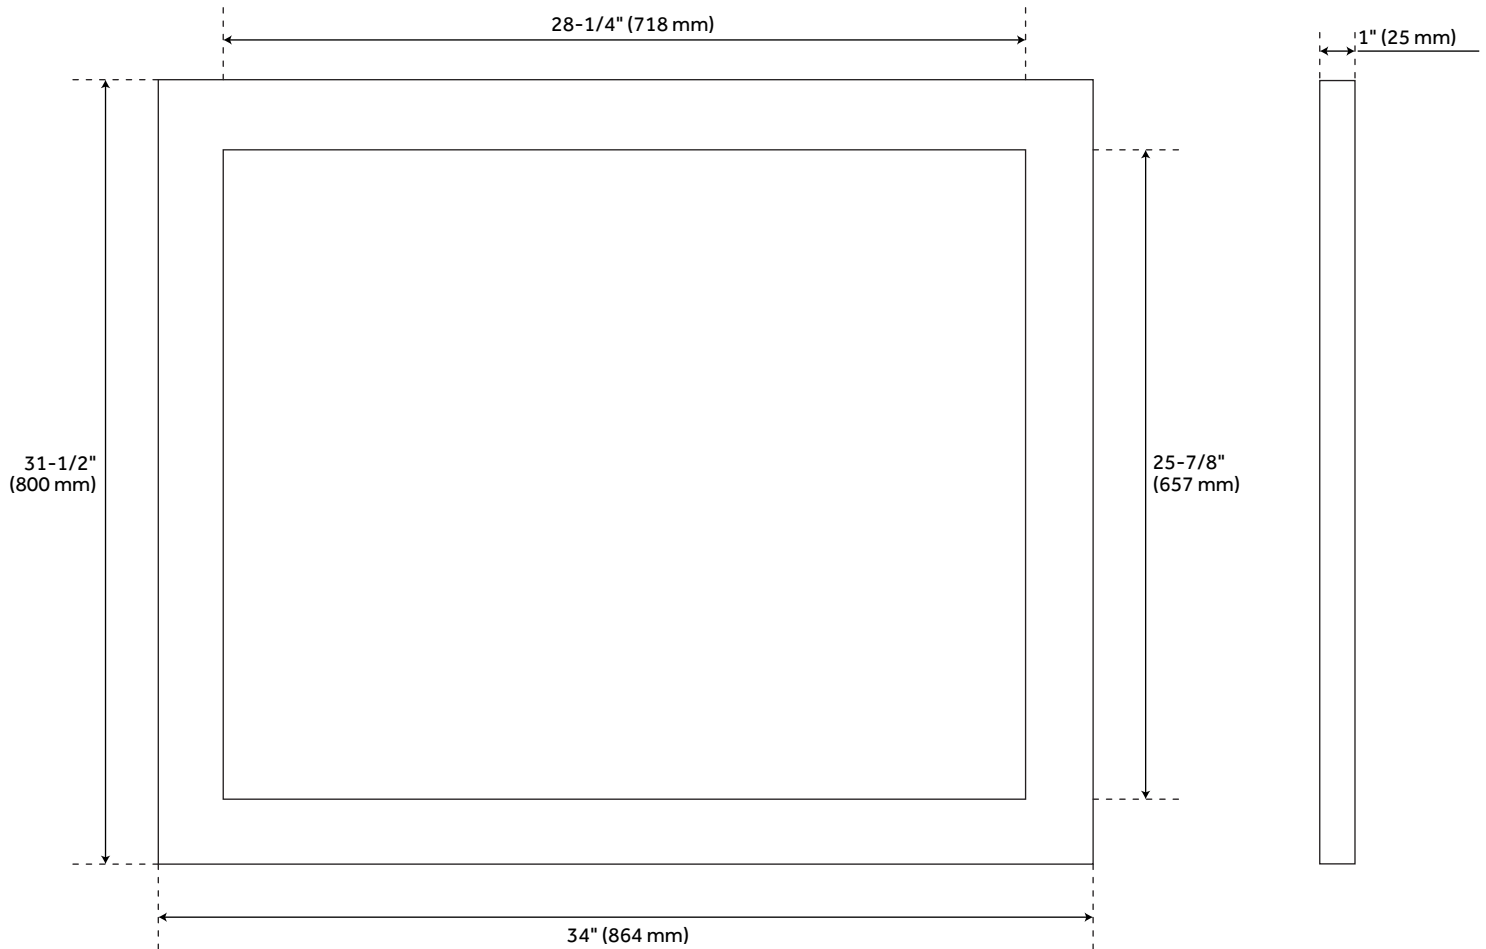

FALLBROOK VANITY MIRROR - DRIFTWOOD BROWN

SKU: 953666

FEATURES

Installation Type: Wall Mount
Product Finish: Driftwood Brown
Material: Wood
Assembly Required: No

CODES/STANDARDS

Code:
REVISED 6/16/2022

22" FALLBROOK VANITY MIRROR - DRIFTWOOD BROWN

SKU: 482885

All dimensions and specifications are nominal and may vary. Use actual products for accuracy in critical situations.

34" FALLBROOK VANITY MIRROR - DRIFTWOOD BROWN

SKU: 482886

All dimensions and specifications are nominal and may vary. Use actual products for accuracy in critical situations.

56" FALLBROOK VANITY MIRROR - DRIFTWOOD BROWN

SKU: 482887

All dimensions and specifications are nominal and may vary. Use actual products for accuracy in critical situations.