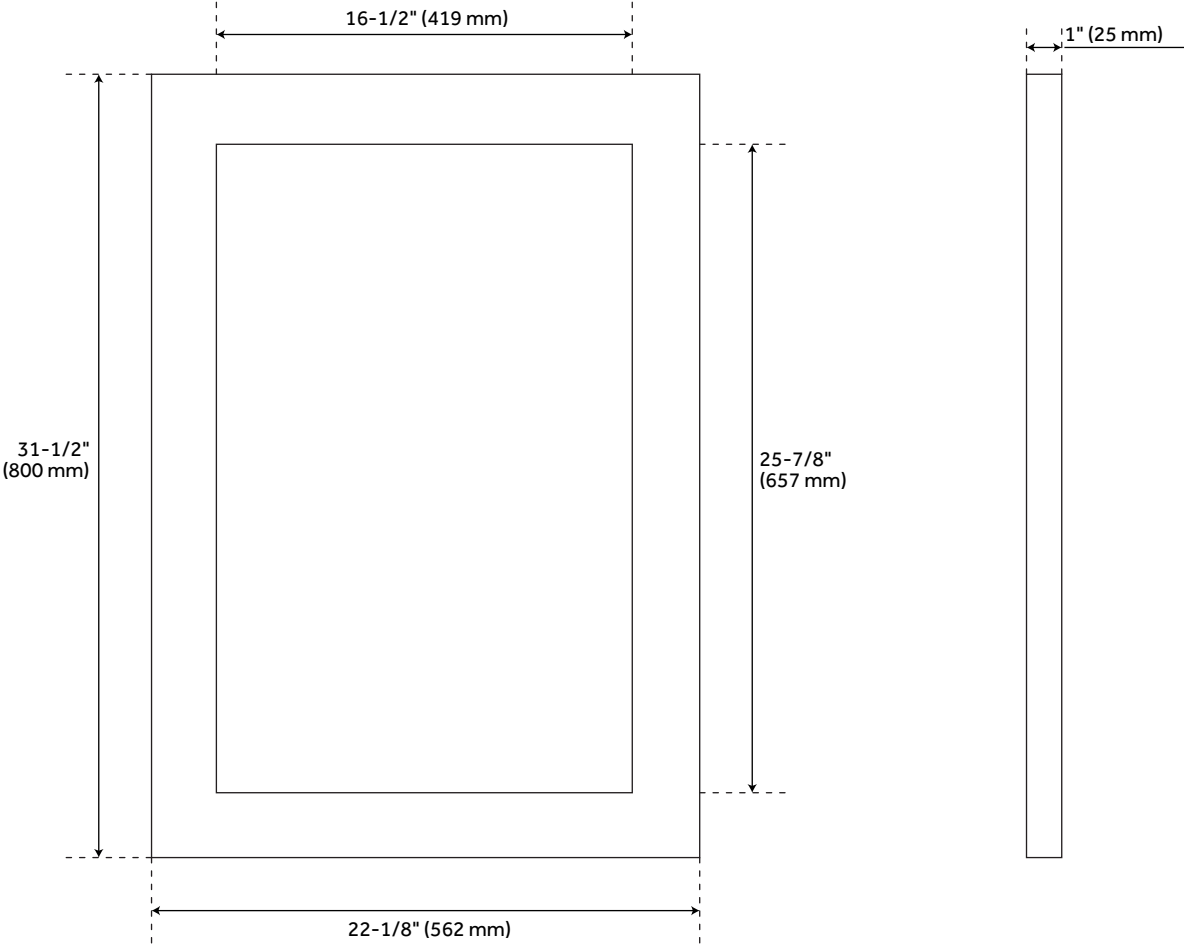

FALLBROOK VANITY MIRROR - DRIFTWOOD BROWN

SKU: 953666

FEATURES

Installation Type: Wall Mount
Product Finish: Driftwood Brown
Material: Wood
Assembly Required: No

CODES/STANDARDS

Code:
REVISED 6/16/2022

22" FALLBROOK VANITY MIRROR - DRIFTWOOD BROWN

SKU: 482885

All dimensions and specifications are nominal and may vary. Use actual products for accuracy in critical situations.

34" FALLBROOK VANITY MIRROR - DRIFTWOOD BROWN

SKU: 482886

All dimensions and specifications are nominal and may vary. Use actual products for accuracy in critical situations.

56" FALLBROOK VANITY MIRROR - DRIFTWOOD BROWN

SKU: 482887

All dimensions and specifications are nominal and may vary. Use actual products for accuracy in critical situations.