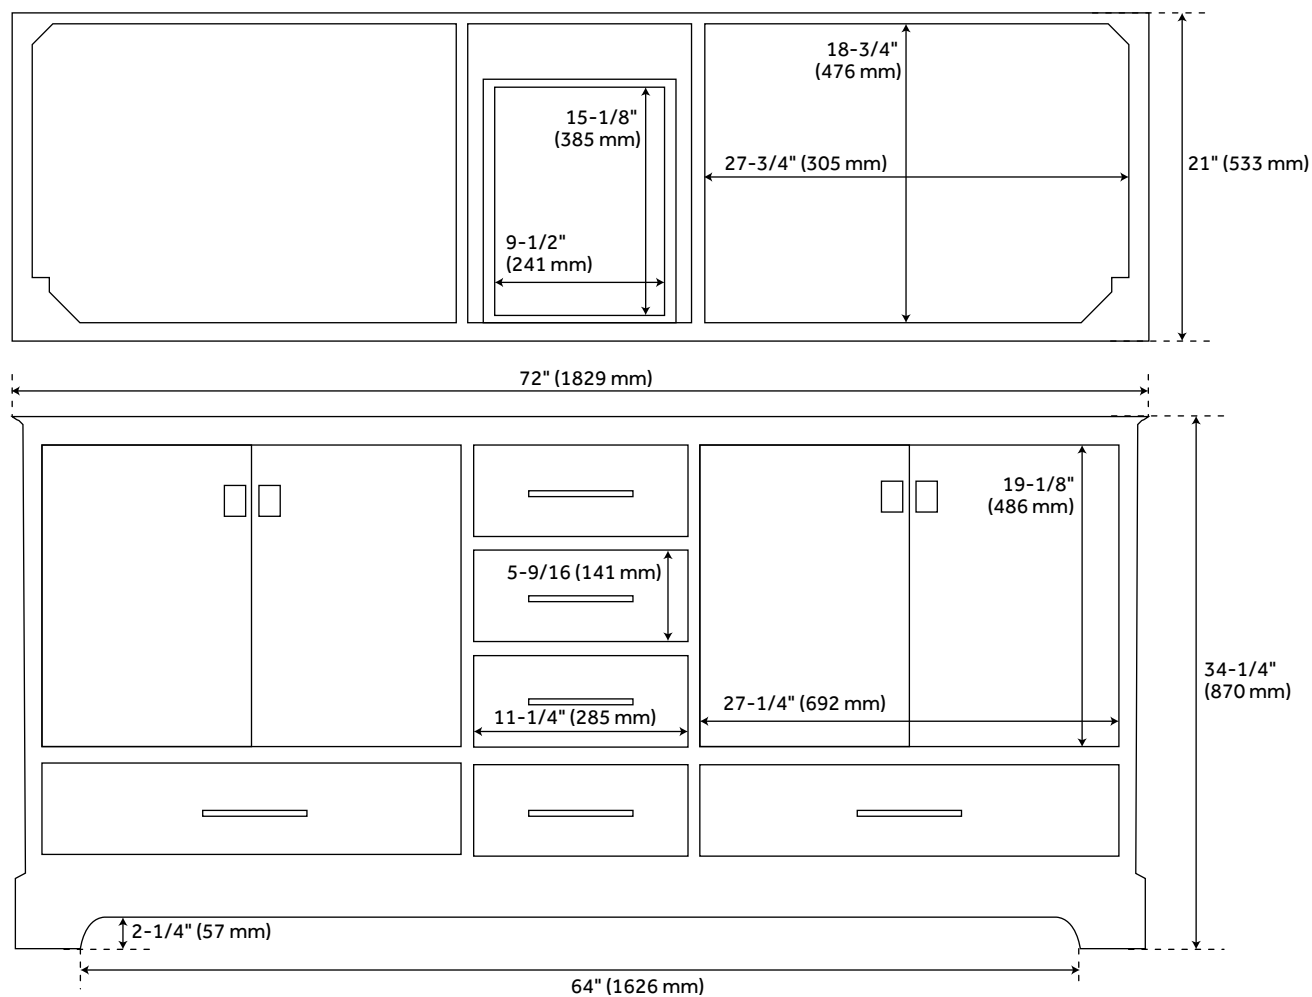

72" QUEN VANITY - MIDNIGHT NAVY BLUE

SKU: 482902

All dimensions and specifications are nominal and may vary. Use actual products for accuracy in critical situations.