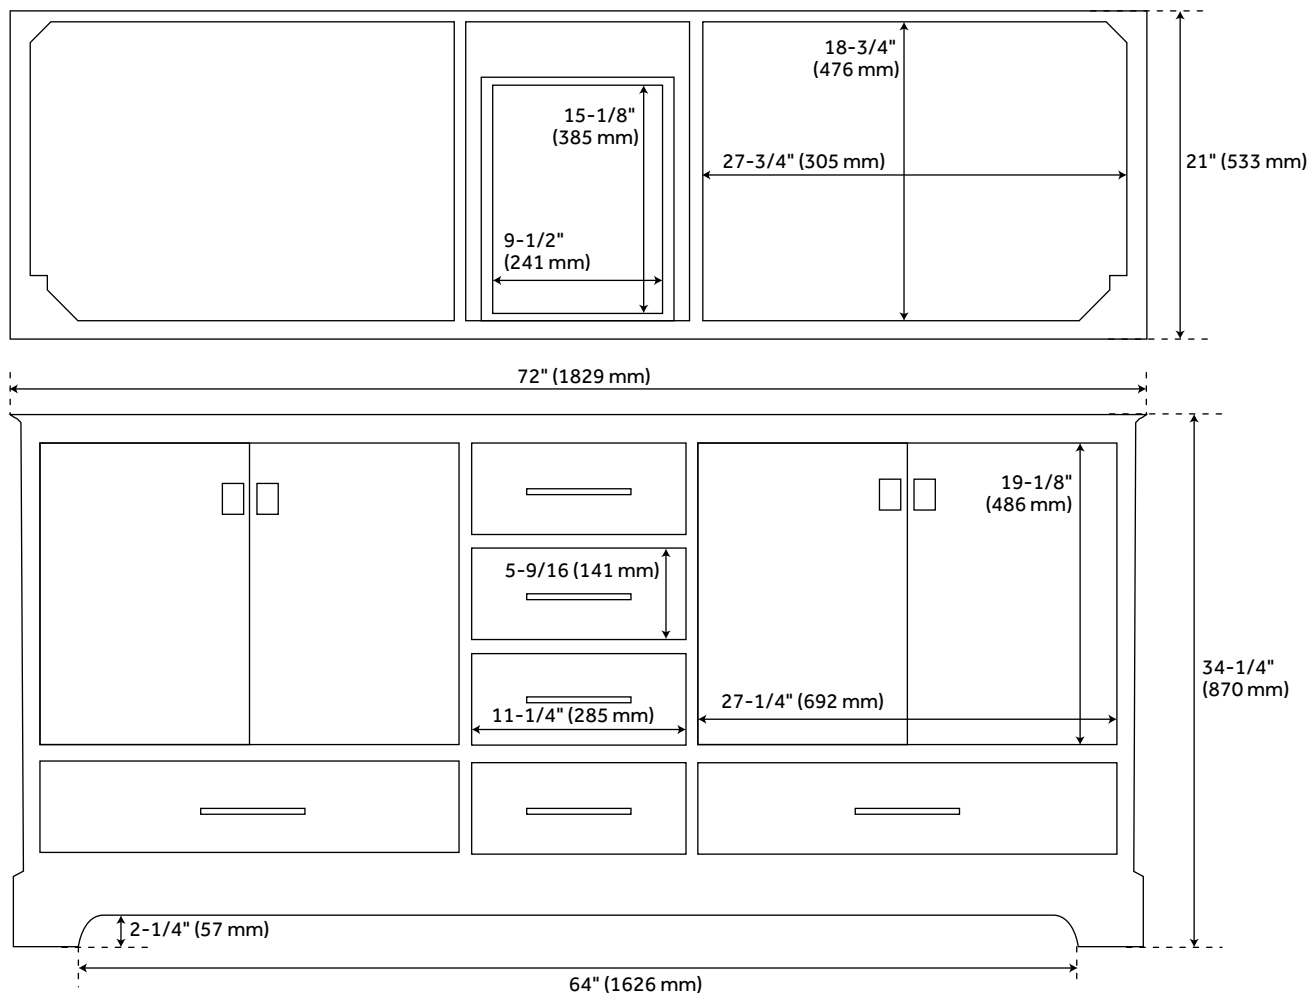

72" QUEN VANITY - MIDNIGHT NAVY BLUE

SKU: 482902

All dimensions and specifications are nominal and may vary. Use actual products for accuracy in critical situations.