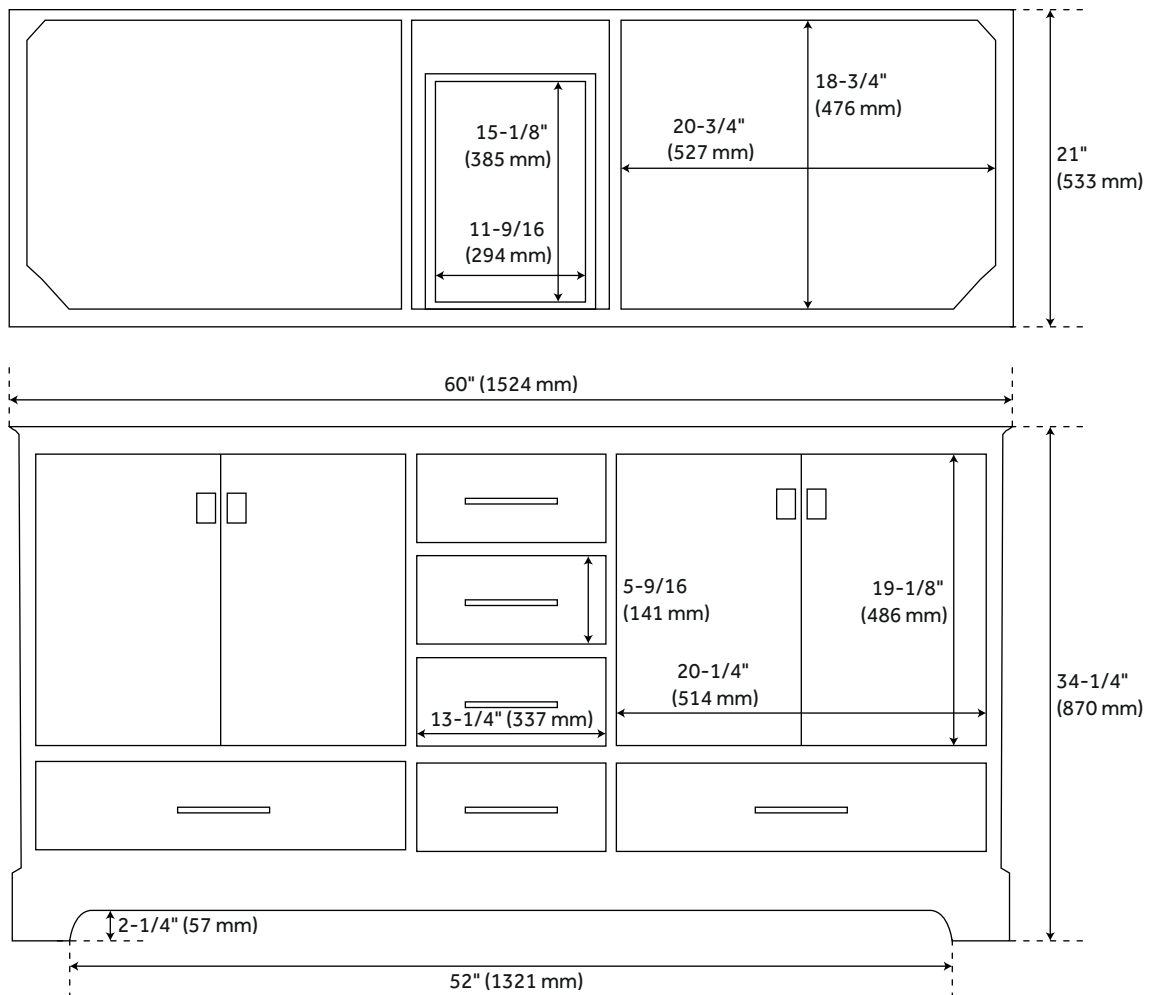

60" QUEN DOUBLE VANITY WITH UNDERMOUNT SINKS - MIDNIGHT NAVY BLUE

SKU: 953665-60-UM

CODES/STANDARDS

FEATURES

Installation Type: Freestanding
Features: Soft-Close Hinges; Matching Mirror
Product Finish: Midnight Navy Blue
Material: Wood
Number of Doors: 4
Number of Drawers: 6
Width: 60"
Height: 34-1/4"
Depth: 21"
Assembly Required: No
Dovetail Drawers: Yes
Number of Basins: 2
Sink Installation: Undermount - Oval
Fits Drain Hole Size: 1-1/2"
Faucet Included: No
Sink Material: Porcelain
Vanity Top Thickness: 3cm
Size: 60"
Hardware Finish: Satin Brass
Sink Included: Optional
Sink Color: White
Basin Overflow: Yes
Vanity Top Included: Optional
Vanity Top Depth: 22"
Vanity Top Width: 61"
Mirror Included: No

Code:
REVISED 6/16/2022

60" QUEN VANITY - MIDNIGHT NAVY BLUE

SKU: 482900

All dimensions and specifications are nominal and may vary. Use actual products for accuracy in critical situations.