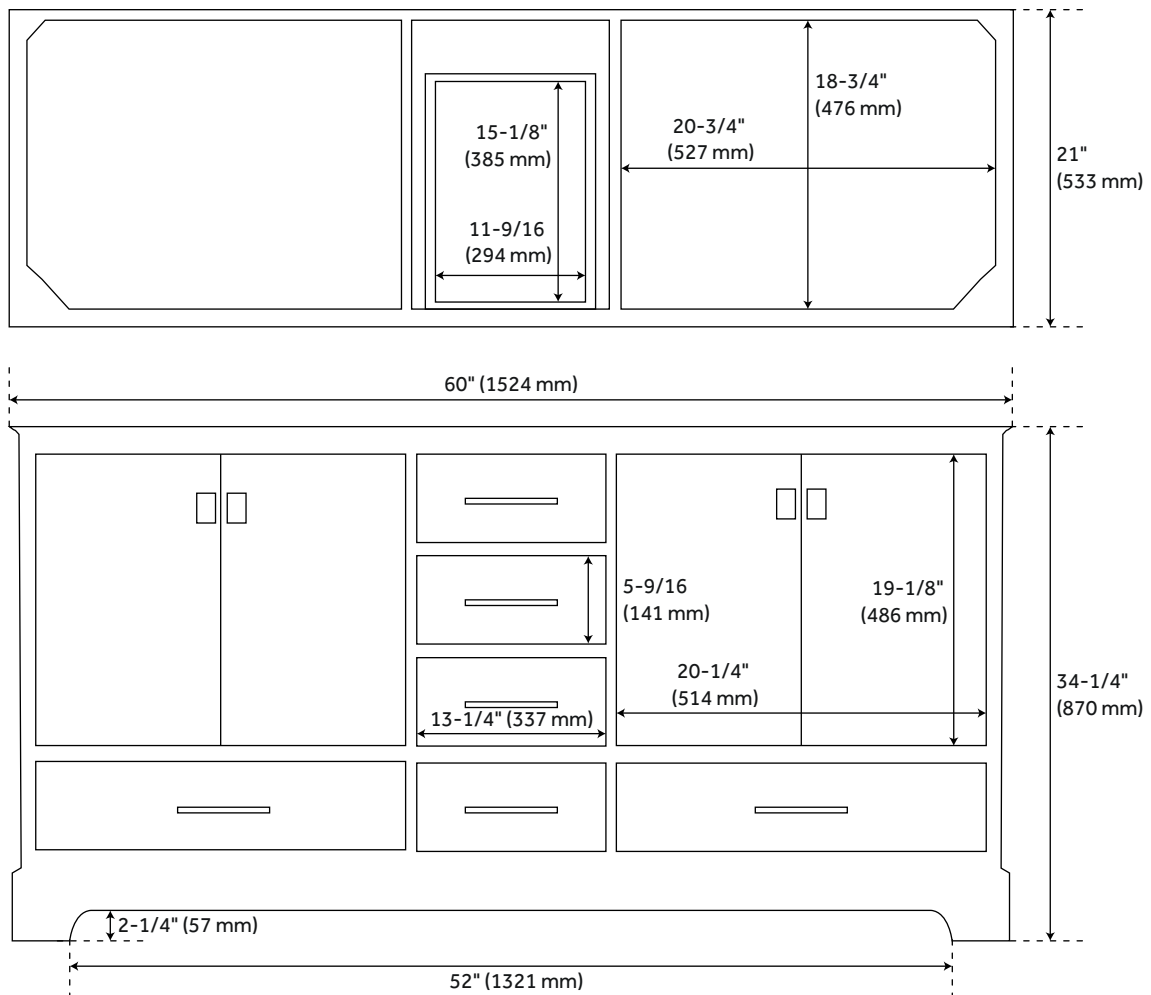

60" QUEN VANITY - MIDNIGHT NAVY BLUE

SKU: 482900

All dimensions and specifications are nominal and may vary. Use actual products for accuracy in critical situations.