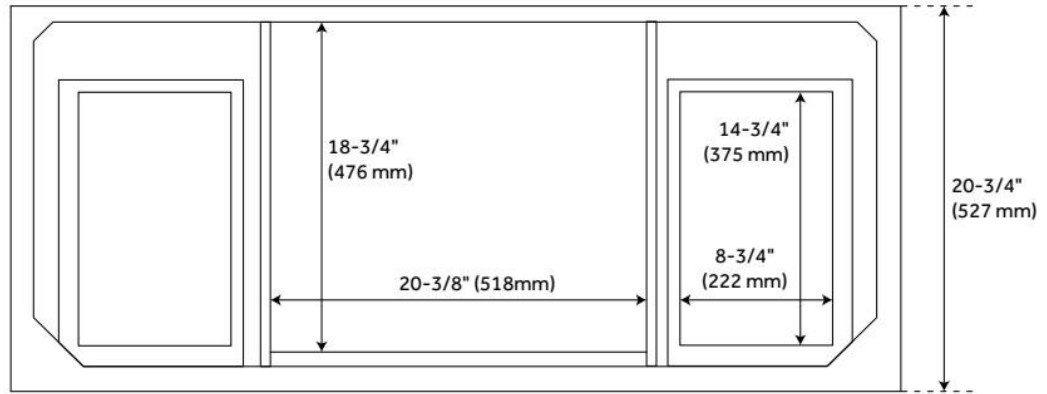

48" QUEN VANITY WITH RECTANGULAR UNDERMOUNT SINK - MIDNIGHT NAVY BLUE

SKU: 953665-48-RUMB

Code: SH483439, SH483440, SH483441, SH483442, SH483443, SH483444, SH483445, SH483446, SH483448, SH483449

REVISED 8/7/2024