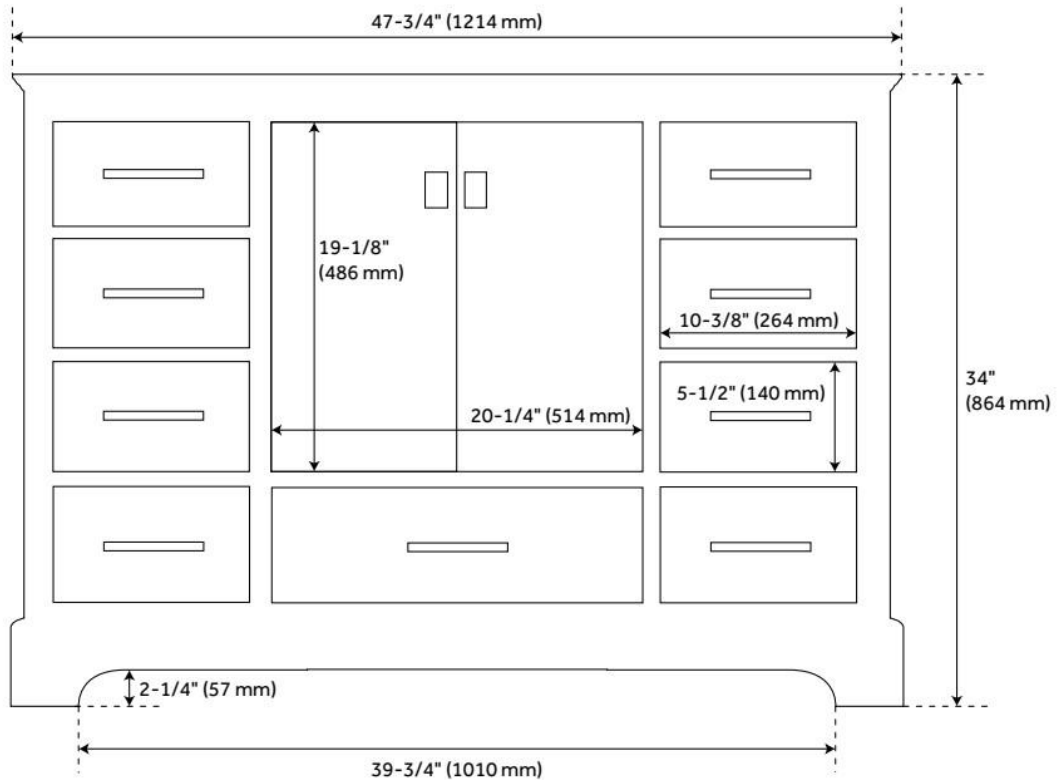

48" QUEN VANITY WITH RECTANGULAR UNDERMOUNT SINK - MIDNIGHT NAVY BLUE

SKU: 953665-48-RUMB

Code: SH483439, SH483440, SH483441, SH483442, SH483443, SH483444, SH483445, SH483446, SH483448, SH483449

REVISED 8/7/2024