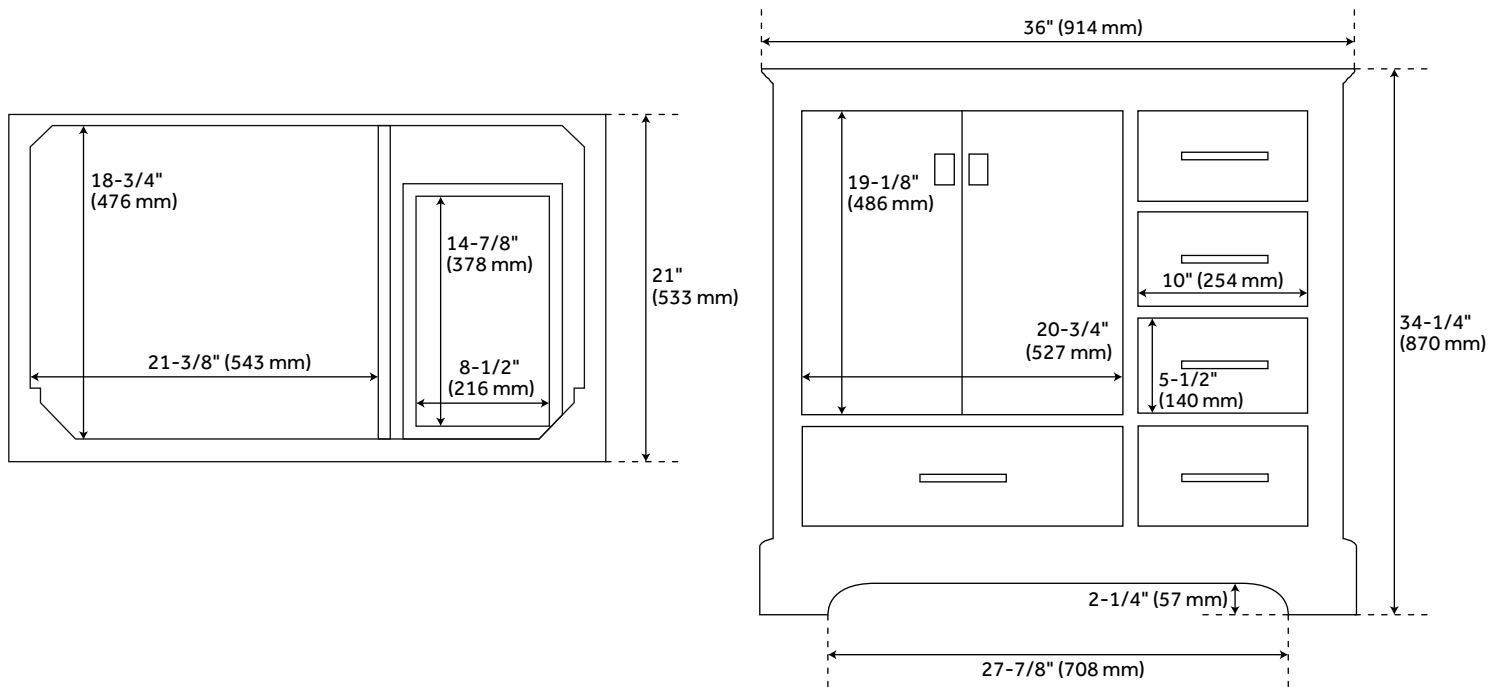

36" QUEN VANITY - MIDNIGHT NAVY BLUE

SKU: 482896

All dimensions and specifications are nominal and may vary. Use actual products for accuracy in critical situations.