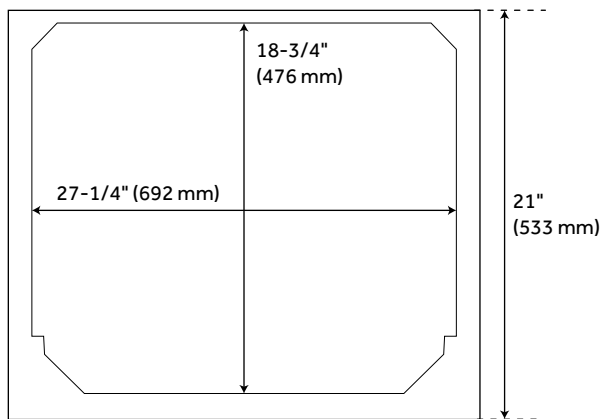

30" QUEN VANITY WITH UNDERMOUNT SINK - MIDNIGHT NAVY BLUE

SKU: 953665-30-UM

CODES/STANDARDS

FEATURES

Installation Type: Freestanding
Features: Soft-Close Hinges; Matching Mirror
Product Finish: Midnight Navy Blue
Material: Wood
Number of Doors: 2
Number of Drawers: 1
Width: 30"
Height: 34-1/4"
Depth: 21"
Assembly Required: No
Dovetail Drawers: Yes
Number of Basins: 1
Sink Installation: Undermount - Oval
Fits Drain Hole Size: 1-1/2"
Faucet Included: No
Sink Material: Porcelain
Vanity Top Thickness: 3cm
Size: 30"
Hardware Finish: Satin Brass
Sink Included: Optional
Sink Color: White
Basin Overflow: Yes
Vanity Top Included: Optional
Vanity Top Depth: 22"
Vanity Top Width: 31"
Mirror Included: No

Code:
REVISED 6/16/2022

30" QUEN VANITY - MIDNIGHT NAVY BLUE

SKU: 482894

All dimensions and specifications are nominal and may vary. Use actual products for accuracy in critical situations.