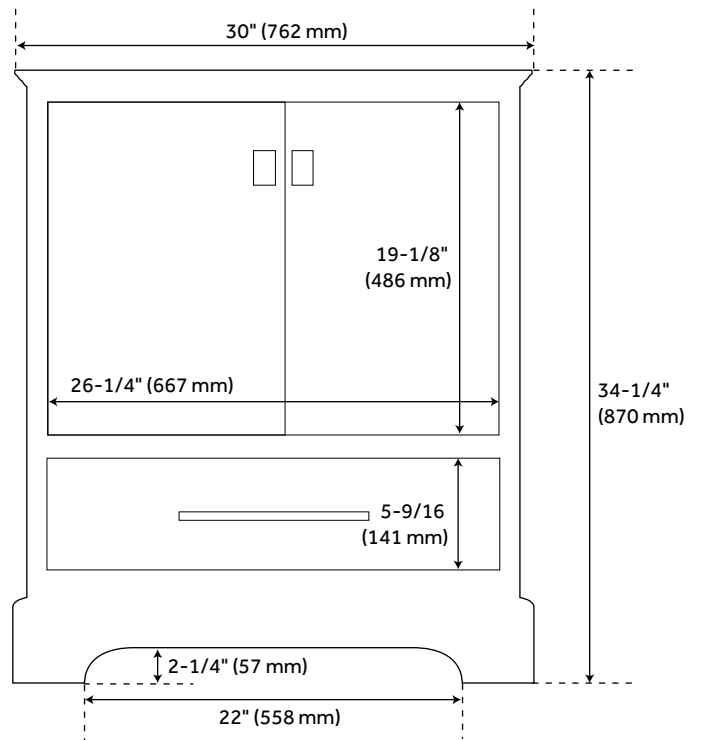

30" QUEN VANITY WITH UNDERMOUNT SINK - MIDNIGHT NAVY BLUE

SKU: 953665-30-UM

CODES/STANDARDS

FEATURES

Installation Type: Freestanding
Features: Soft-Close Hinges; Matching Mirror
Product Finish: Midnight Navy Blue
Material: Wood
Number of Doors: 2
Number of Drawers: 1
Width: 30"
Height: 34-1/4"
Depth: 21"
Assembly Required: No
Dovetail Drawers: Yes
Number of Basins: 1
Sink Installation: Undermount - Oval
Fits Drain Hole Size: 1-1/2"
Faucet Included: No
Sink Material: Porcelain
Vanity Top Thickness: 3cm
Size: 30"
Hardware Finish: Satin Brass
Sink Included: Optional
Sink Color: White
Basin Overflow: Yes
Vanity Top Included: Optional
Vanity Top Depth: 22"
Vanity Top Width: 31"
Mirror Included: No

Code:
REVISED 6/16/2022

30" QUEN VANITY - MIDNIGHT NAVY BLUE

SKU: 482894

All dimensions and specifications are nominal and may vary. Use actual products for accuracy in critical situations.