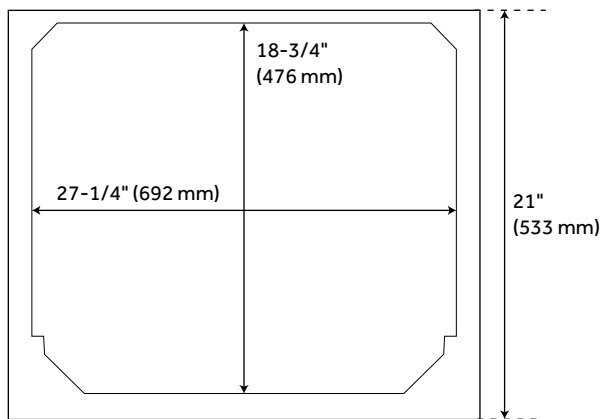

30" QUEN VANITY - MIDNIGHT NAVY BLUE

SKU: 482894

All dimensions and specifications are nominal and may vary. Use actual products for accuracy in critical situations.