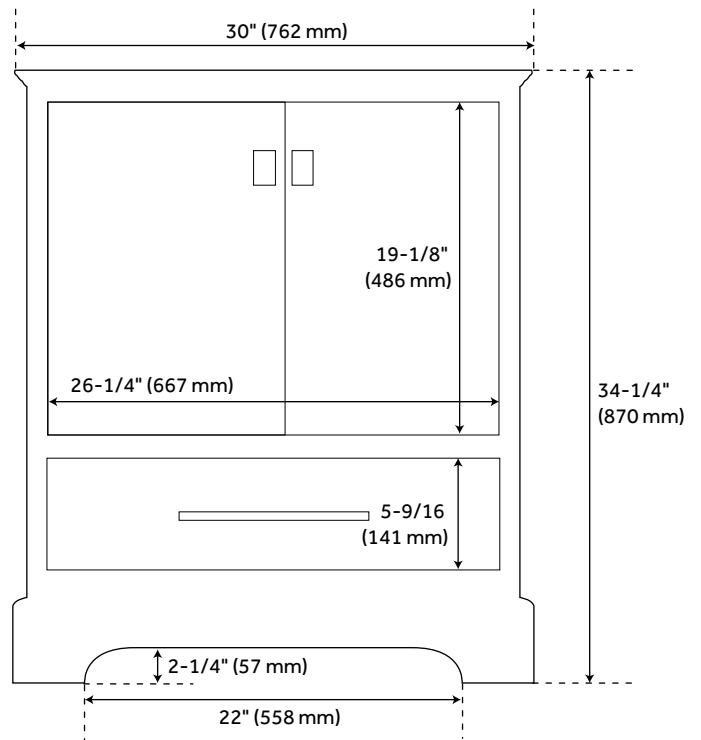

# 30" QUEN VANITY WITH RECTANGULAR UNDERMOUNT SINK - MIDNIGHT NAVY BLUE

SKU: 953665-30-RUMB

## FEATURES

Installation Type: Freestanding  
Features: Soft-Close Hinges; Matching Mirror  
Product Finish: Midnight Navy Blue  
Material: Wood  
Number of Doors: 2  
Number of Drawers: 1  
Width: 30"  
Height: 34-1/4"  
Depth: 21"  
Assembly Required: No  
Dovetail Drawers: Yes  
Number of Basins: 1  
Sink Installation: Undermount - Rectangle  
Fits Drain Hole Size: 1-1/2"  
Faucet Included: No  
Sink Material: Porcelain  
Vanity Top Thickness: 3cm  
Size: 30"  
Hardware Finish: Satin Brass  
Sink Included: Optional  
Sink Color: White  
Basin Overflow: Yes  
Vanity Top Included: Optional  
Vanity Top Depth: 22"  
Vanity Top Width: 31"  
Mirror Included: No

# 30" QUEN VANITY - MIDNIGHT NAVY BLUE

SKU: 482894

All dimensions and specifications are nominal and may vary. Use actual products for accuracy in critical situations.