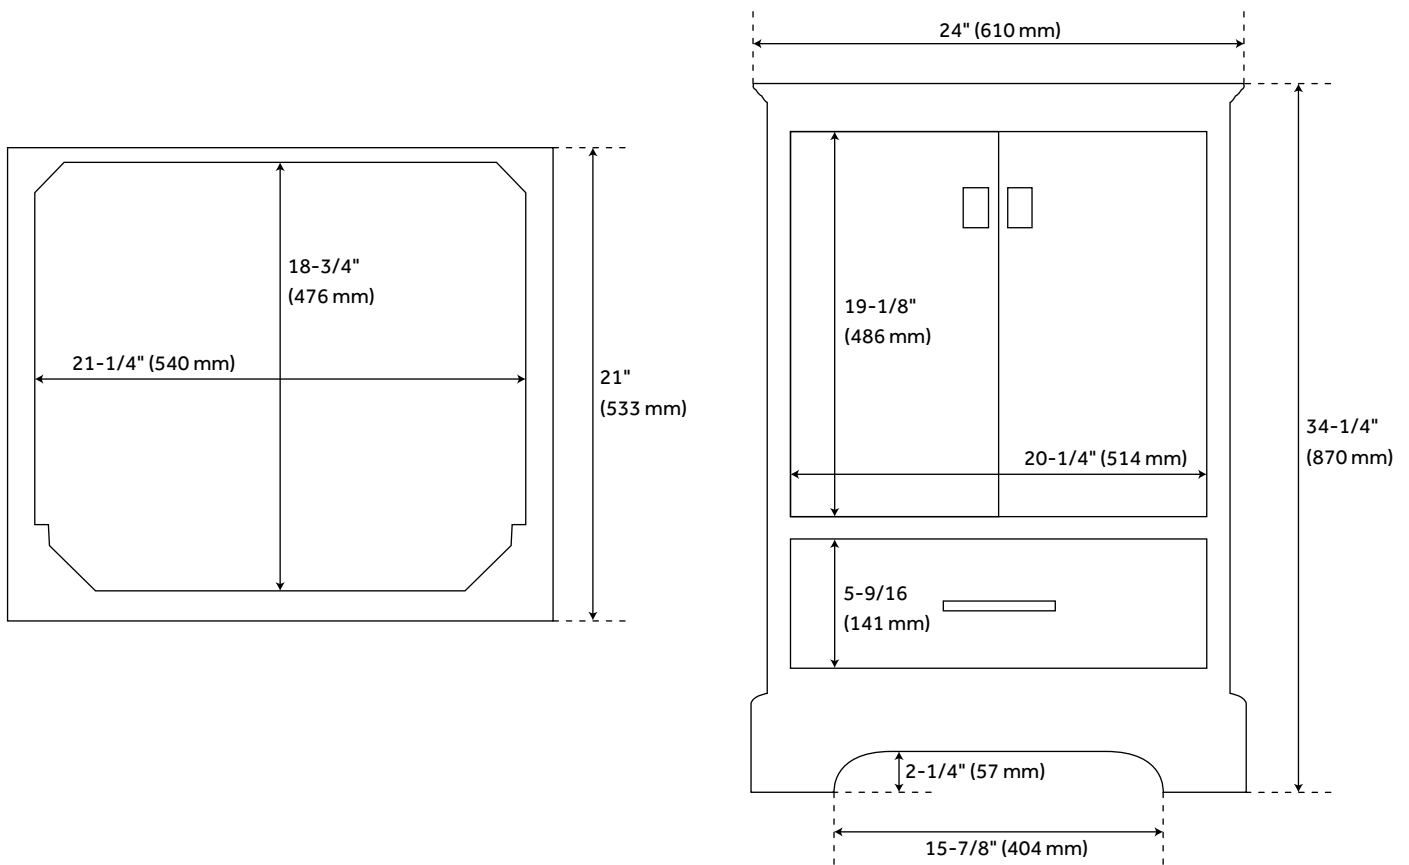

# 24" QUEN VANITY WITH RECTANGULAR UNDERMOUNT SINK - MIDNIGHT NAVY BLUE

SKU: 953665-24-RUMB

## FEATURES

Installation Type: Freestanding  
Features: Soft-Close Hinges; Matching Mirror  
Product Finish: Midnight Navy Blue  
Material: Wood  
Number of Doors: 2  
Number of Drawers: 1  
Width: 24"  
Height: 34-1/4"  
Depth: 21"  
Assembly Required: No  
Dovetail Drawers: Yes  
Number of Basins: 1  
Sink Installation: Undermount - Rectangle  
Fits Drain Hole Size: 1-1/2"  
Faucet Included: No  
Sink Material: Porcelain  
Vanity Top Thickness: 3cm  
Size: 24"  
Hardware Finish: Satin Brass  
Sink Included: Optional  
Sink Color: White  
Basin Overflow: Yes  
Vanity Top Included: Optional  
Vanity Top Depth: 22"  
Vanity Top Width: 25"  
Mirror Included: No

# 24" QUEN VANITY - MIDNIGHT NAVY BLUE

SKU: 482892

All dimensions and specifications are nominal and may vary. Use actual products for accuracy in critical situations.