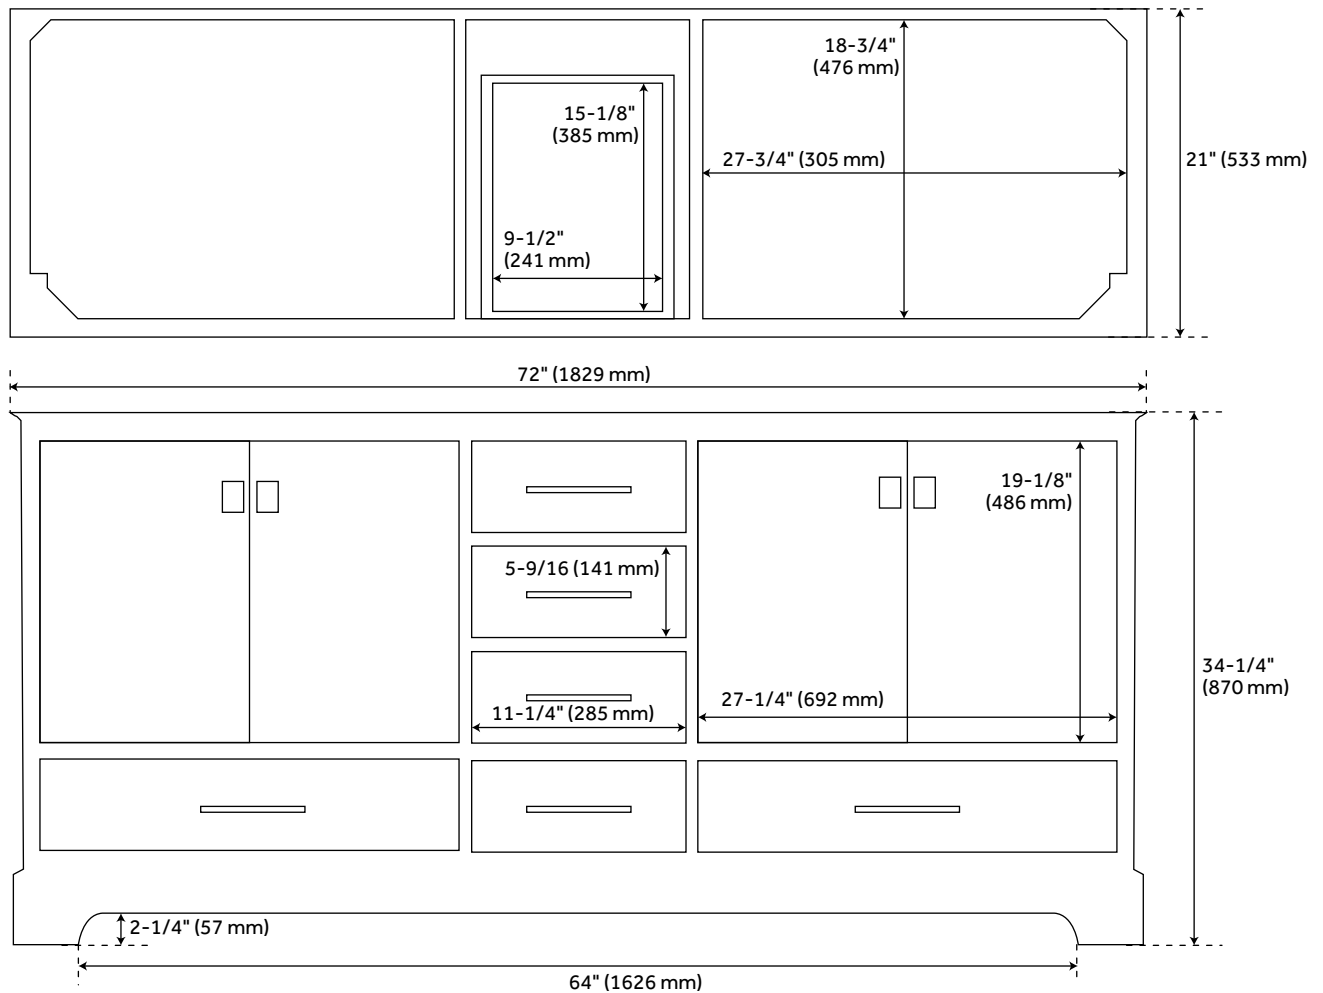

72" QUEN DOUBLE VANITY WITH UNDERMOUNT SINKS - DRIFTWOOD BROWN

SKU: 953664-72-UM

CODES/STANDARDS

FEATURES

Installation Type: Freestanding
Features: Soft-Close Hinges; Matching Mirror
Product Finish: Driftwood Brown
Material: Wood
Number of Doors: 4
Number of Drawers: 6
Width: 72"
Height: 34-1/4"
Depth: 21"
Assembly Required: No
Dovetail Drawers: Yes
Number of Basins: 2
Sink Installation: Undermount - Oval
Fits Drain Hole Size: 1-1/2"
Faucet Included: No
Sink Material: Porcelain
Vanity Top Thickness: 3cm
Size: 72"
Hardware Finish: Satin Black
Sink Included: Optional
Sink Color: White
Basin Overflow: Yes
Vanity Top Included: Optional
Vanity Top Depth: 22"
Vanity Top Width: 73"
Mirror Included: No

Code:
REVISED 6/16/2022

72" QUEN VANITY - DRIFTWOOD BROWN

SKU: 482901

All dimensions and specifications are nominal and may vary. Use actual products for accuracy in critical situations.