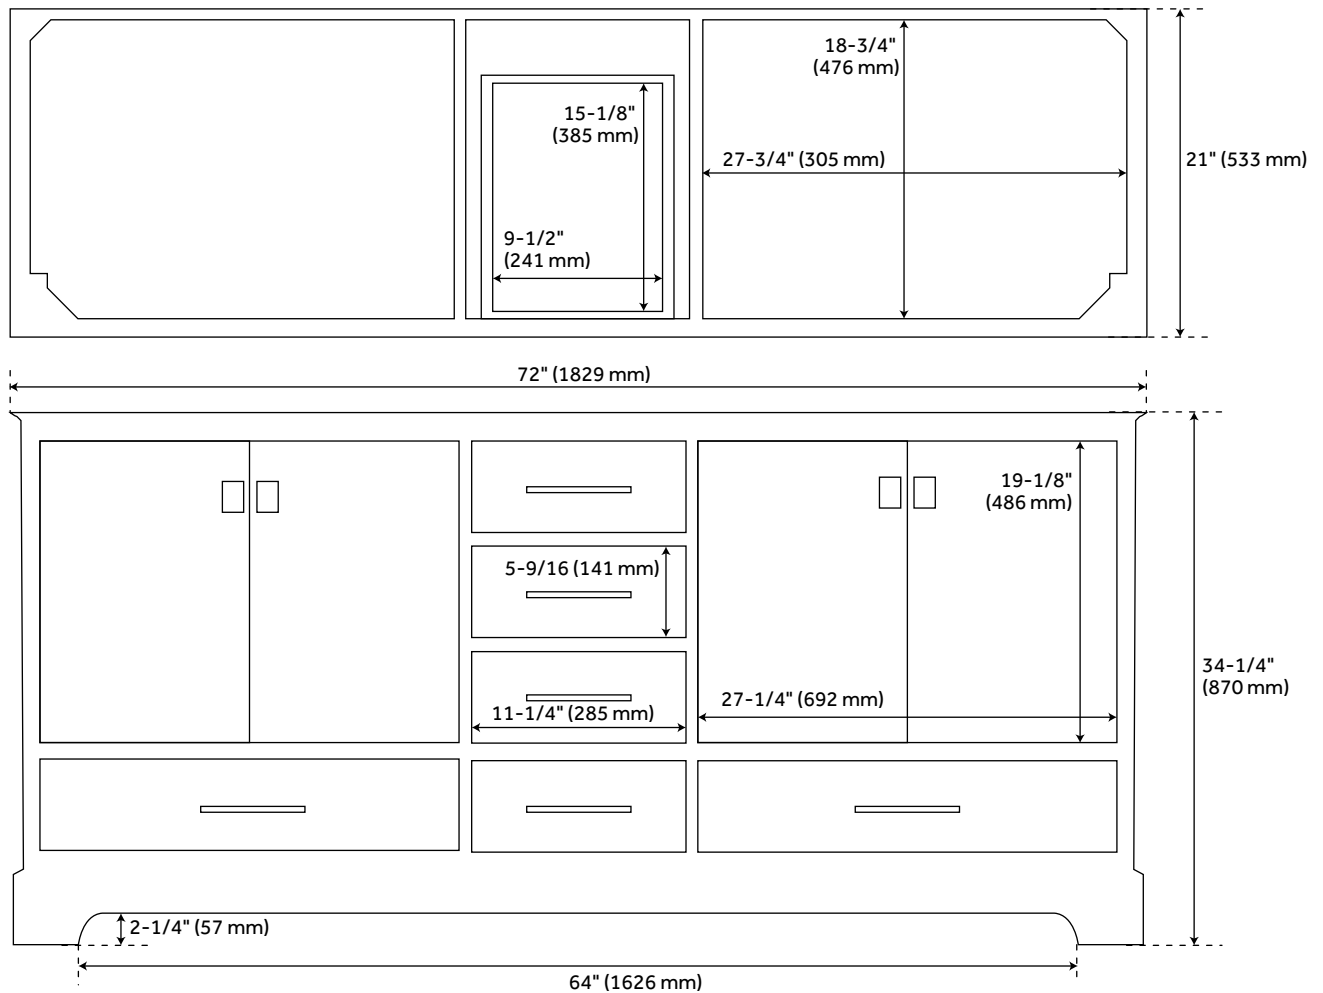

72" QUEN VANITY - DRIFTWOOD BROWN

SKU: 482901

All dimensions and specifications are nominal and may vary. Use actual products for accuracy in critical situations.