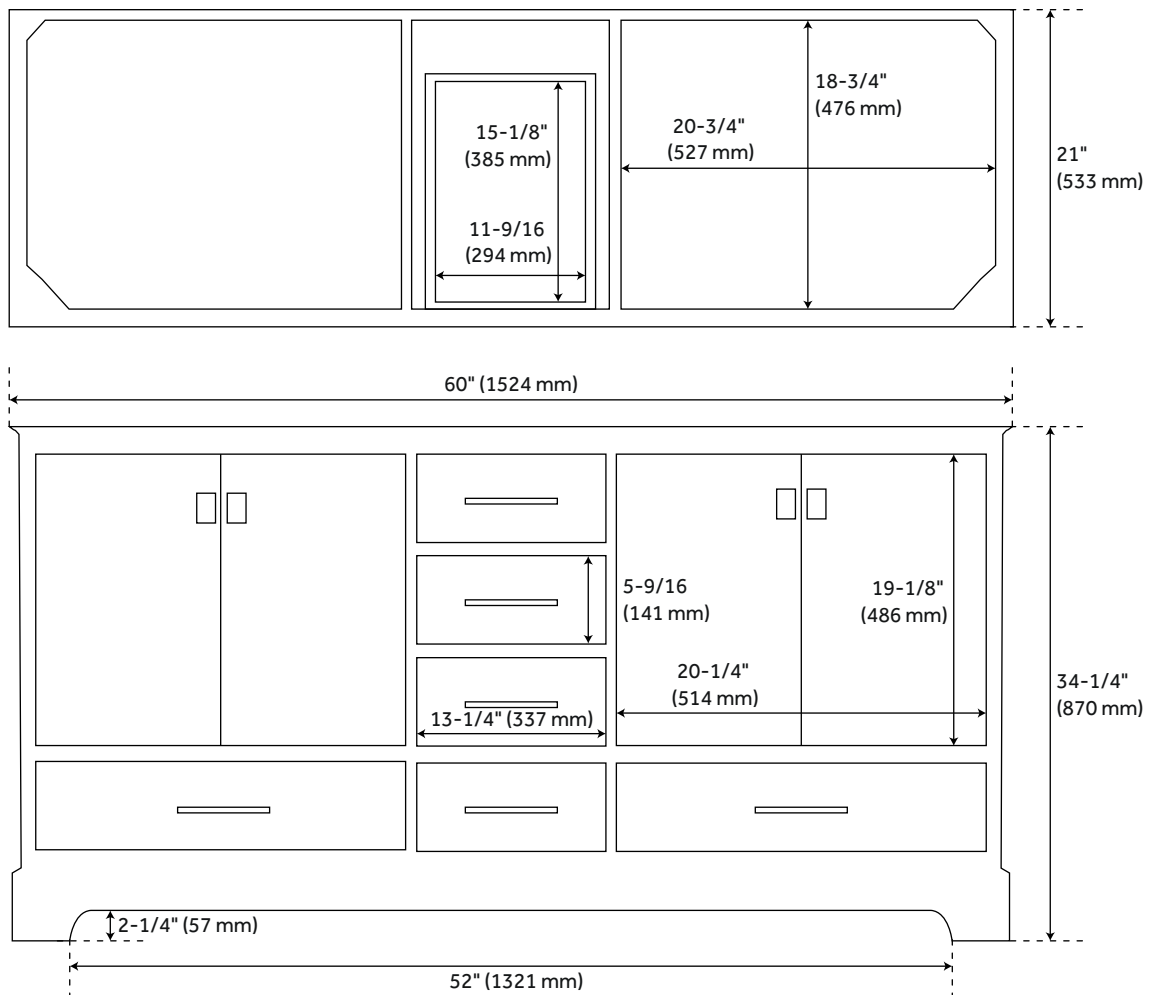

60" QUEN DOUBLE VANITY WITH UNDERMOUNT SINKS - DRIFTWOOD BROWN

SKU: 953664-60-UM

CODES/STANDARDS

FEATURES

Installation Type: Freestanding
Features: Soft-Close Hinges; Matching Mirror
Product Finish: Driftwood Brown
Material: Wood
Number of Doors: 4
Number of Drawers: 6
Width: 60"
Height: 34-1/4"
Depth: 21"
Assembly Required: No
Dovetail Drawers: Yes
Number of Basins: 2
Sink Installation: Undermount - Oval
Fits Drain Hole Size: 1-1/2"
Faucet Included: No
Sink Material: Porcelain
Vanity Top Thickness: 3cm
Size: 60"
Hardware Finish: Satin Black
Sink Included: Optional
Sink Color: White
Basin Overflow: Yes
Vanity Top Included: Optional
Vanity Top Depth: 22"
Vanity Top Width: 61"
Mirror Included: No

Code:
REVISED 6/16/2022

60" QUEN VANITY - DRIFTWOOD BROWN

SKU: 482899

All dimensions and specifications are nominal and may vary. Use actual products for accuracy in critical situations.