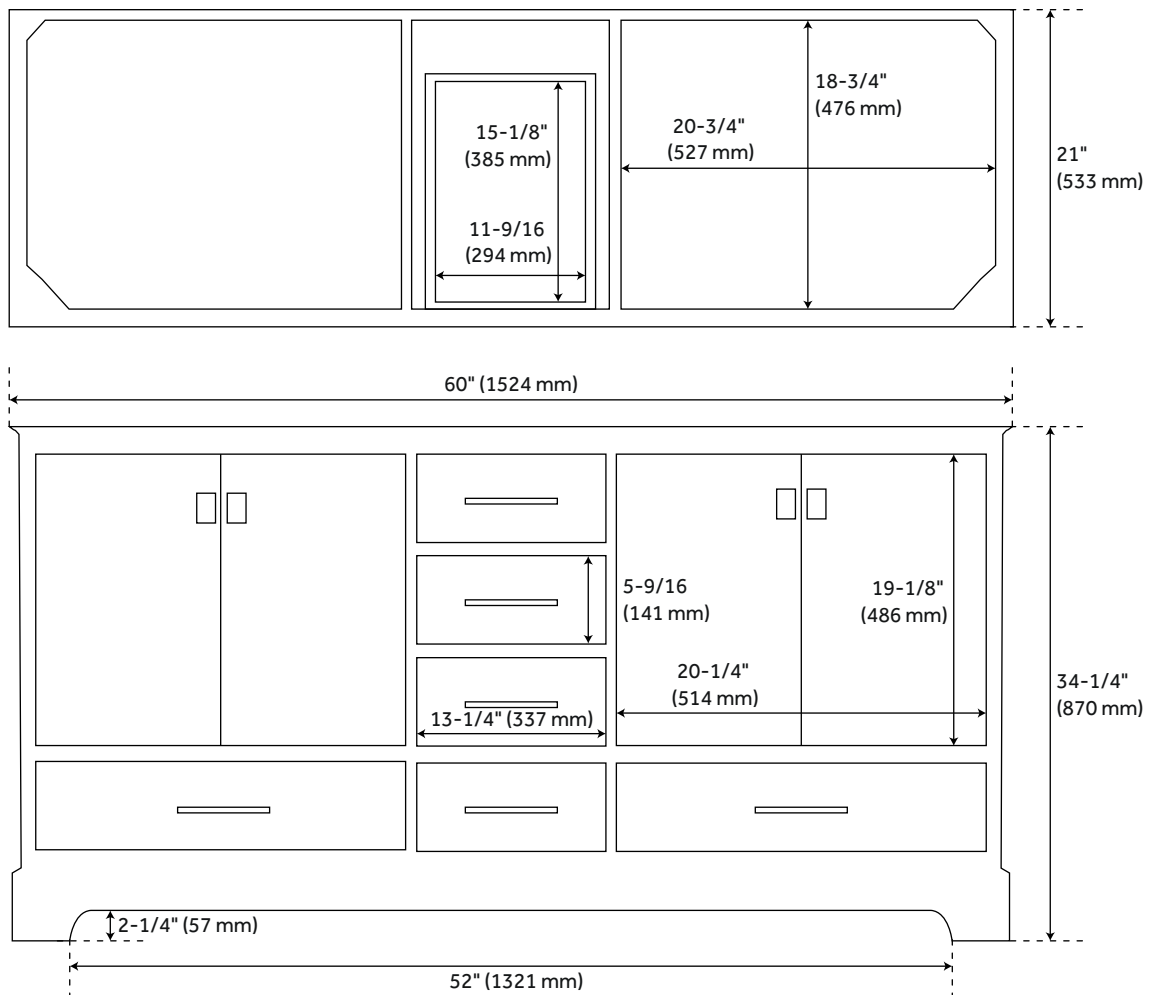

60" QUEN DOUBLE VANITY WITH RECTANGULAR UNDERMOUNT SINKS - DRIFTWOOD BROWN

SKU: 953664-60-RUMB

CODES/STANDARDS

FEATURES

Installation Type: Freestanding
Features: Soft-Close Hinges; Matching Mirror
Product Finish: Driftwood Brown
Material: Wood
Number of Doors: 4
Number of Drawers: 6
Width: 60"
Height: 34-1/4"
Depth: 21"
Assembly Required: No
Dovetail Drawers: Yes
Number of Basins: 2
Sink Installation: Undermount - Rectangle
Fits Drain Hole Size: 1-1/2"
Faucet Included: No
Sink Material: Porcelain
Vanity Top Thickness: 3cm
Size: 60"
Hardware Finish: Satin Black
Sink Included: Optional
Sink Color: White
Basin Overflow: Yes
Vanity Top Included: Optional
Vanity Top Depth: 22"
Vanity Top Width: 61"
Mirror Included: No

Code:
REVISED 6/16/2022

60" QUEN VANITY - DRIFTWOOD BROWN

SKU: 482899

All dimensions and specifications are nominal and may vary. Use actual products for accuracy in critical situations.