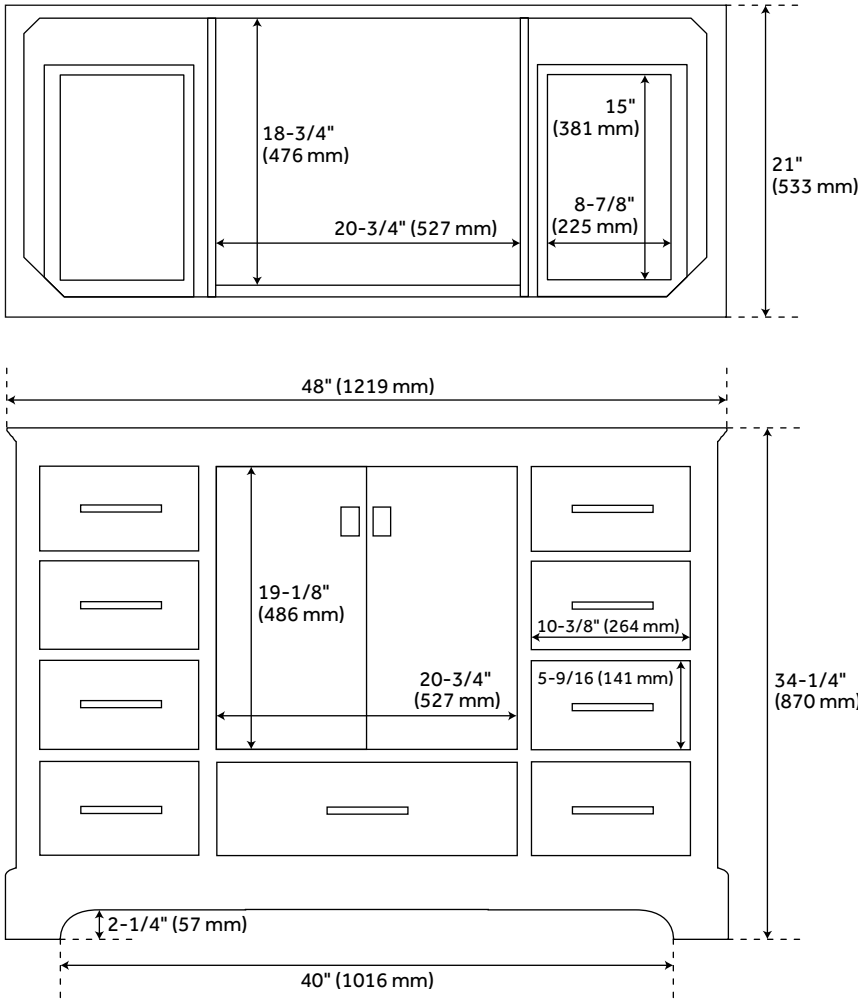

48" QUEN VANITY WITH UNDERMOUNT SINK - DRIFTWOOD BROWN

SKU: 953664-48-UM

CODES/STANDARDS

FEATURES

Installation Type: Freestanding
Features: Soft-Close Hinges; Matching Mirror
Product Finish: Driftwood Brown
Material: Wood
Number of Doors: 2
Number of Drawers: 9
Width: 48"
Height: 34-1/4"
Depth: 21"
Assembly Required: Yes
Dovetail Drawers: Yes
Number of Basins: 1
Sink Installation: Undermount - Oval
Faucet Centers: 8"
Basin Length: 16"
Basin Width: 12-1/2"
Water Depth To Overflow: 5"
Fits Drain Hole Size: 1-1/2"
Faucet Included: No
Sink Material: Porcelain
Vanity Top Thickness: 3cm
Water Depth to Rim: 6"
Hardware Finish: Satin Black
Sink Included: Yes
Sink Color: White
Basin Overflow: Yes
Vanity Top Included: Yes
Vanity Top Depth: 22"
Vanity Top Width: 49"
Backsplash: Yes
Mirror Included: No

Code:
REVISED 6/16/2022

48" QUEN VANITY - DRIFTWOOD BROWN

SKU: 482897

All dimensions and specifications are nominal and may vary. Use actual products for accuracy in critical situations.