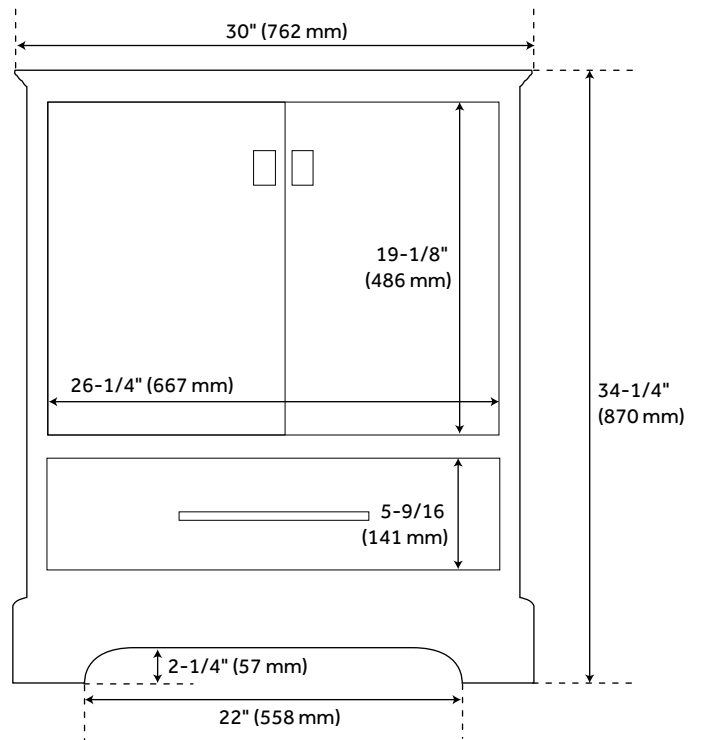

## FEATURES

Installation Type: Freestanding  
Features: Soft-Close Hinges; Matching Mirror  
Product Finish: Driftwood Brown  
Material: Wood  
Number of Doors: 2  
Number of Drawers: 1  
Width: 30"  
Height: 34-1/4"  
Depth: 21"  
Assembly Required: No  
Dovetail Drawers: Yes  
Number of Basins: 1  
Sink Installation: Undermount - Oval  
Fits Drain Hole Size: 1-1/2"  
Faucet Included: No  
Sink Material: Porcelain  
Vanity Top Thickness: 3cm  
Size: 30"  
Hardware Finish: Satin Black  
Sink Included: Optional  
Sink Color: White  
Basin Overflow: Yes  
Vanity Top Included: Optional  
Vanity Top Depth: 22"  
Vanity Top Width: 31"  
Mirror Included: No

# 30" QUEN VANITY - DRIFTWOOD BROWN

SKU: 482893

All dimensions and specifications are nominal and may vary. Use actual products for accuracy in critical situations.