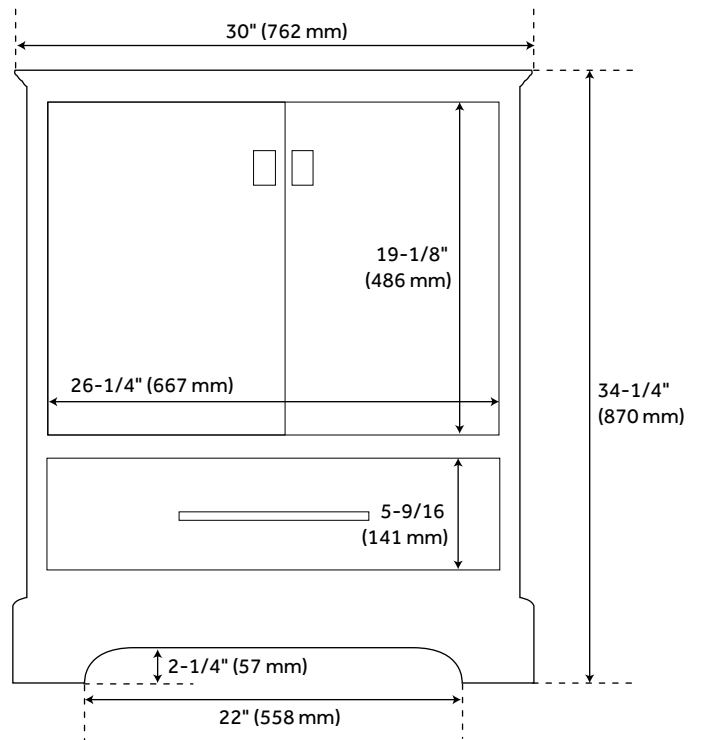

# 30" QUEN VANITY WITH RECTANGULAR UNDERMOUNT SINK - DRIFTWOOD BROWN

SKU: 953664-30-RUMB

## FEATURES

Installation Type: Freestanding  
Features: Soft-Close Hinges; Matching Mirror  
Product Finish: Driftwood Brown  
Material: Wood  
Number of Doors: 2  
Number of Drawers: 1  
Width: 30"  
Height: 34-1/4"  
Depth: 21"  
Assembly Required: No  
Dovetail Drawers: Yes  
Number of Basins: 1  
Sink Installation: Undermount - Rectangle  
Fits Drain Hole Size: 1-1/2"  
Faucet Included: No  
Sink Material: Porcelain  
Vanity Top Thickness: 3cm  
Size: 30"  
Hardware Finish: Satin Black  
Sink Included: Optional  
Sink Color: White  
Basin Overflow: Yes  
Vanity Top Included: Optional  
Vanity Top Depth: 22"  
Vanity Top Width: 31"  
Mirror Included: No

# 30" QUEN VANITY - DRIFTWOOD BROWN

SKU: 482893

All dimensions and specifications are nominal and may vary. Use actual products for accuracy in critical situations.