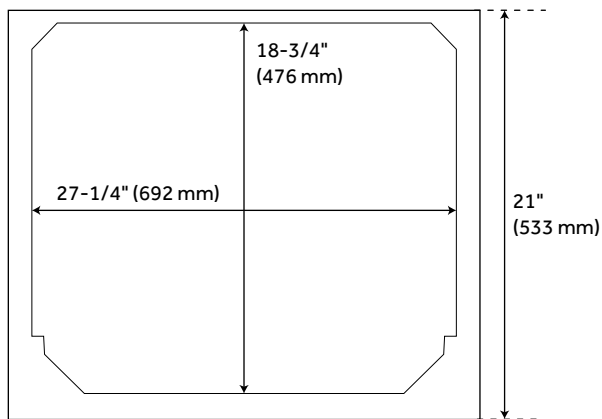

30" QUEN VANITY - DRIFTWOOD BROWN

SKU: 482893

All dimensions and specifications are nominal and may vary. Use actual products for accuracy in critical situations.