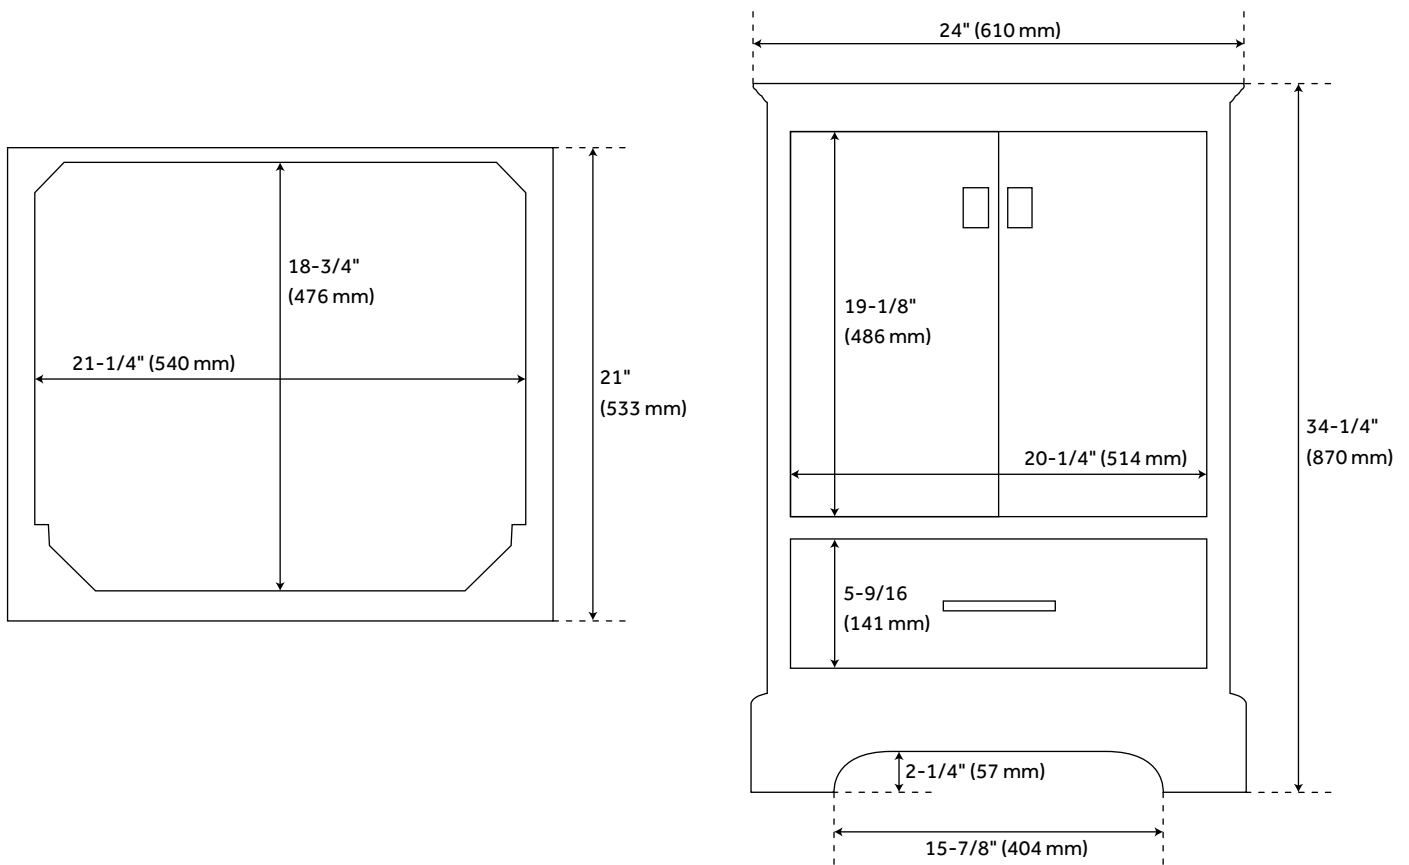

24" QUEN VANITY WITH UNDERMOUNT SINK - DRIFTWOOD BROWN

SKU: 953664-24-UM

CODES/STANDARDS

FEATURES

Installation Type: Freestanding
Features: Soft-Close Hinges; Matching Mirror
Product Finish: Driftwood Brown
Material: Wood
Number of Doors: 2
Number of Drawers: 1
Width: 24"
Height: 34-1/4"
Depth: 21"
Assembly Required: No
Dovetail Drawers: Yes
Number of Basins: 1
Sink Installation: Undermount - Oval
Fits Drain Hole Size: 1-1/2"
Faucet Included: No
Sink Material: Porcelain
Vanity Top Thickness: 3cm
Size: 24"
Hardware Finish: Satin Black
Sink Included: Optional
Sink Color: White
Basin Overflow: Yes
Vanity Top Included: Optional
Vanity Top Depth: 22"
Vanity Top Width: 25"
Mirror Included: No

Code:
REVISED 6/16/2022

24" QUEN VANITY - DRIFTWOOD BROWN

SKU: 482891

All dimensions and specifications are nominal and may vary. Use actual products for accuracy in critical situations.