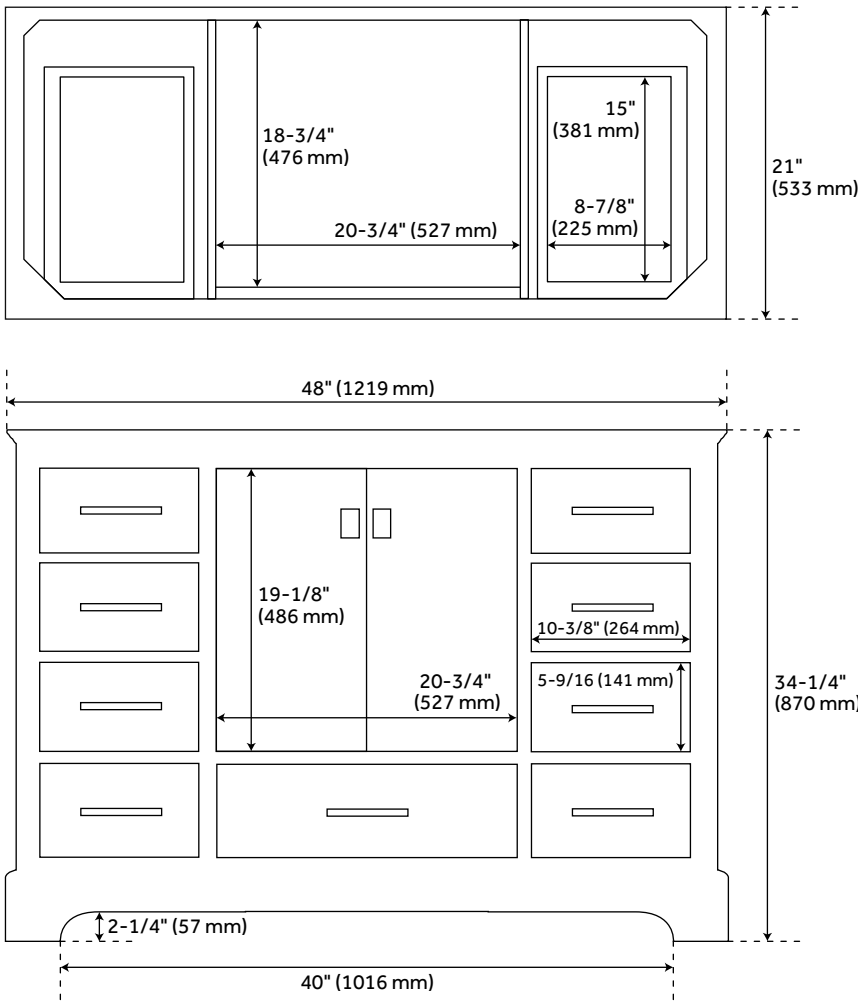

48" QUEN VANITY WITH UNDERMOUNT SINK - MIDNIGHT NAVY BLUE

SKU: 953665-48-UM

CODES/STANDARDS

FEATURES

Installation Type: Freestanding
Features: Soft-Close Hinges; Matching Mirror
Product Finish: Midnight Navy Blue
Material: Wood
Number of Doors: 2
Number of Drawers: 9
Width: 48"
Height: 34-1/4"
Depth: 21"
Assembly Required: No
Dovetail Drawers: Yes
Number of Basins: 1
Sink Installation: Undermount - Oval
Fits Drain Hole Size: 1-1/2"
Faucet Included: No
Sink Material: Porcelain
Vanity Top Thickness: 3cm
Size: 48"
Hardware Finish: Satin Brass
Sink Included: Optional
Sink Color: White
Basin Overflow: Yes
Vanity Top Included: Optional
Vanity Top Depth: 22"
Vanity Top Width: 49"
Mirror Included: No

Code:
REVISED 6/16/2022

48" QUEN VANITY - MIDNIGHT NAVY BLUE

SKU: 482898

All dimensions and specifications are nominal and may vary. Use actual products for accuracy in critical situations.