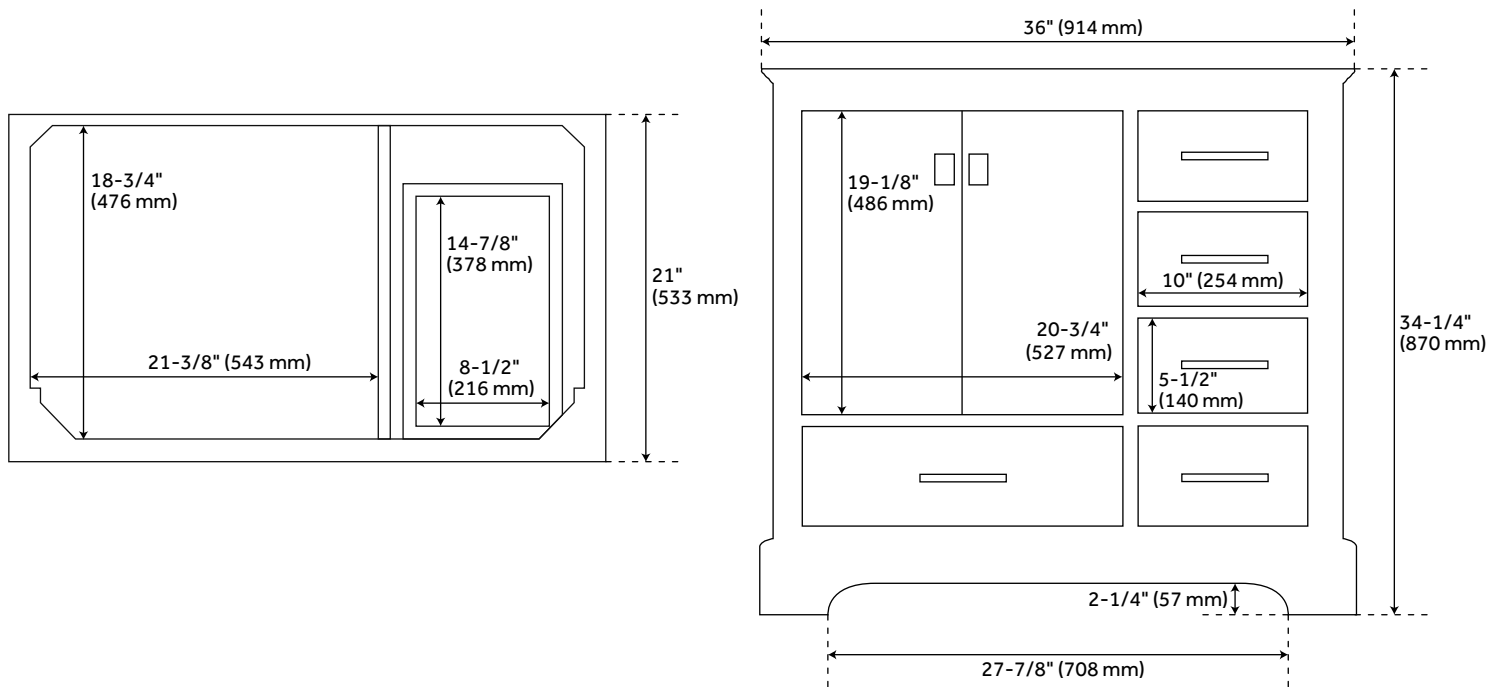

36" QUEN VANITY WITH UNDERMOUNT SINK - DRIFTWOOD BROWN

SKU: 953664-36-UM

CODES/STANDARDS

FEATURES

Installation Type: Freestanding
Features: Soft-Close Hinges; Matching Mirror
Product Finish: Driftwood Brown
Material: Wood
Number of Doors: 2
Number of Drawers: 5
Width: 36"
Height: 34-1/4"
Depth: 21"
Assembly Required: No
Dovetail Drawers: Yes
Number of Basins: 1
Sink Installation: Undermount - Oval
Fits Drain Hole Size: 1-1/2"
Faucet Included: No
Sink Material: Porcelain
Vanity Top Thickness: 3cm
Size: 36"
Hardware Finish: Satin Black
Sink Included: Optional
Sink Color: White
Basin Overflow: Yes
Vanity Top Included: Optional
Vanity Top Depth: 22"
Vanity Top Width: 37"
Mirror Included: No

Code:
REVISED 6/16/2022

36" QUEN VANITY - DRIFTWOOD BROWN

SKU: 482895

All dimensions and specifications are nominal and may vary. Use actual products for accuracy in critical situations.