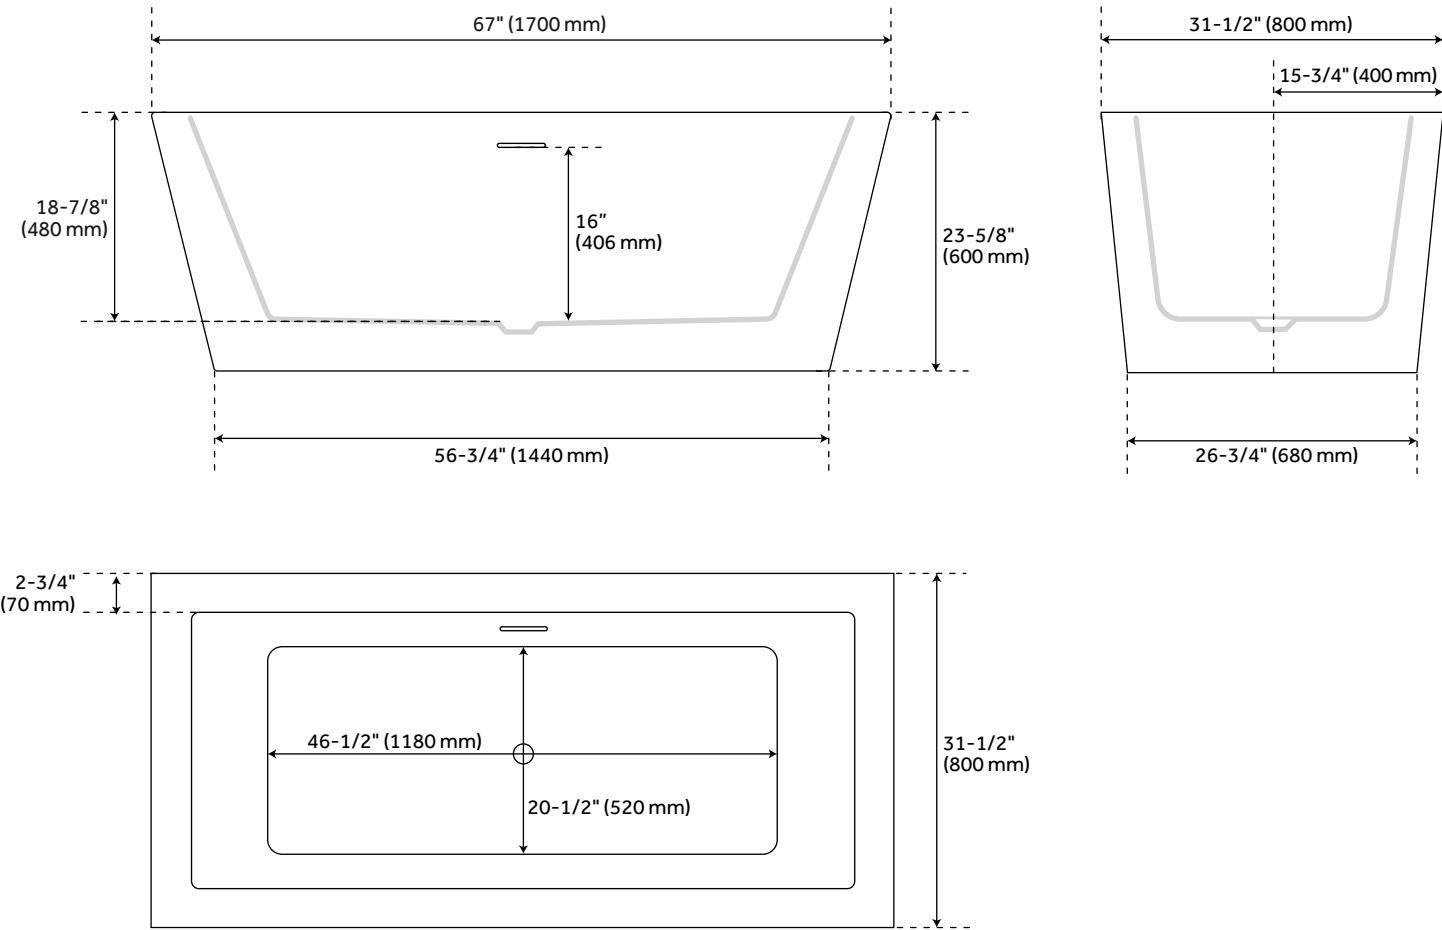

67" MAYIM ACRYLIC FREESTANDING TUB - MATTE WHITE

SKU: 953622-67

All dimensions and specifications are nominal and may vary. Use actual products for accuracy in critical situations.