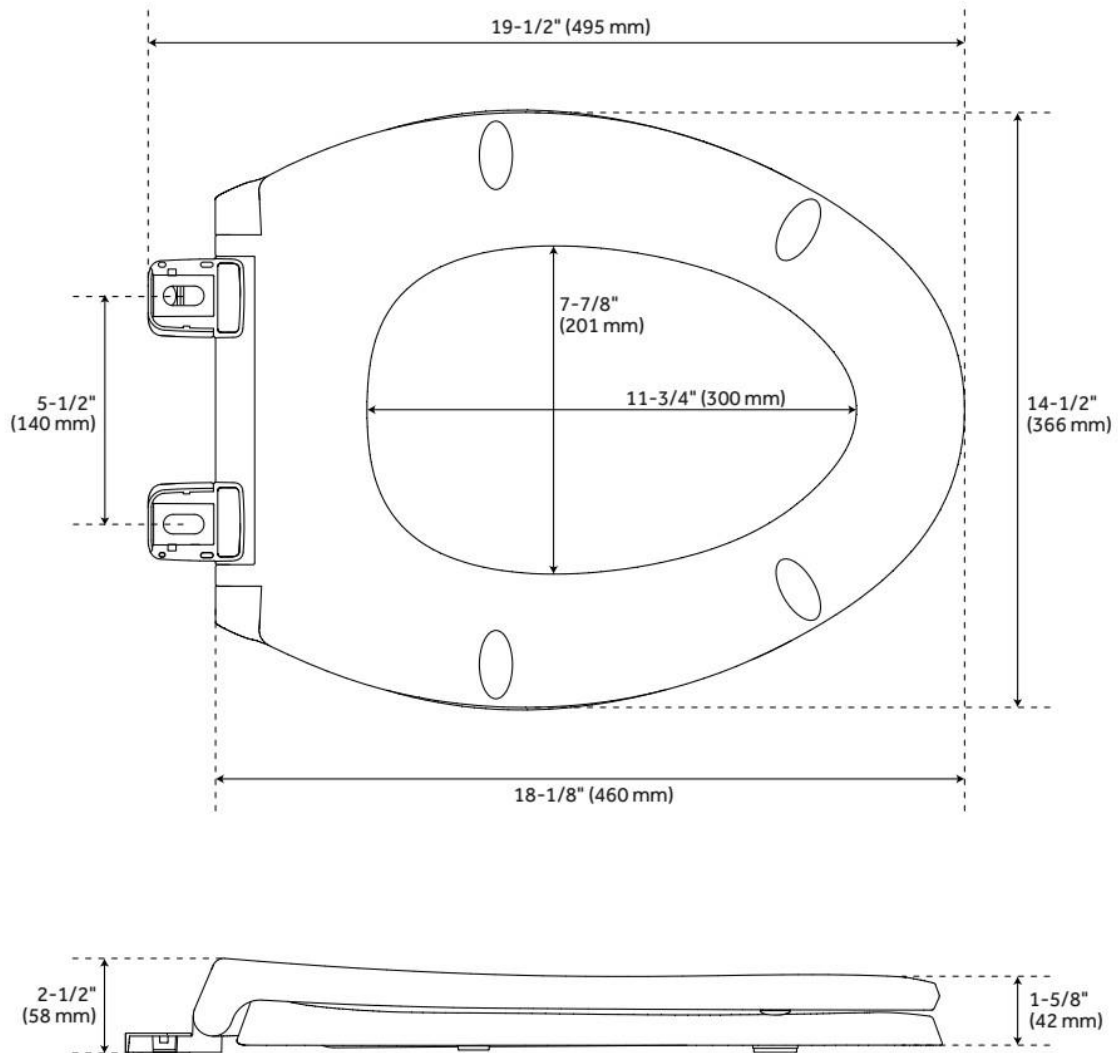

BENBROOK TWO-PIECE ELONGATED TOILET

SKU: 953643

Code: SHBN200, SHBN240, SH432Z, SH432, SHBDS300, SHTSHEC2000

FEATURES

Material: Porcelain
Product Finish: White
Toilet Style: 2-Piece
Flush Handle Location: Left
Bowl Height: 16-5/8"
Bowl Shape: Elongated
Rough-in: 12"
Gallons Per Flush: 1.28 GPF (4.8 LPF)
Flush Type: Gravity
Flush Valve Size: 3"
Trapway Diameter: 2"
Seat Included: Yes
Water Spot: 11-3/4" x 8-5/8"

ADDITIONAL FEATURES

- Visible trapway.
- Toilet with a standard seat meets ADA requirements when installed according to ADA guidelines.
- Optional bidet seat details:
 - Bidet seat adds 1" to bowl height.
 - Side knob allows for adjustment of angle, water volume, and cleaning type.
 - Spray nozzle features multiple holes for a softer cleanse and water saving operation.
 - Spray nozzle is self-cleaning, antibacterial, and removable for further cleaning.
 - Bidet seat has a glossy finish with protective bumpers and self-closing seat/lid.

SKU: 481269

Code: SHTSHEC2000

REVISED 7/16/2024

BROOKDALE ELONGATED BIDET SEAT - WHITE

SKU: 437000
Code: SHBDS300

FEATURES

Material: Plastic
Product Finish: White
Bowl Shape: Elongated

IAPMO, ASME A112.4.2/CSA B45.16, Massachusetts Accepted, LISTED ID: SHBDS300WH

ADDITIONAL FEATURES

- Seat without lid dimensions: 13-5/8" L x 19" W (front to back) x 2-1/2" H.
- Side knob allows for adjustment of angle, water volume, and cleaning type.
- Spray nozzle features multiple holes for a softer cleanse and water saving operation.
- Spray nozzle is self-cleaning, antibacterial, and removable for further cleaning.
- Bidet seat has a glossy finish with protective bumpers and self-closing seat/lid.
- Installs easily with quick-release system.
- Fits most standard elongated bowl toilets with adjustable hinge for side-to-side adjustment of 5-3/8" to 6-1/2" centers.
- Designed for one- and two-piece toilets.
- Toilet not included.