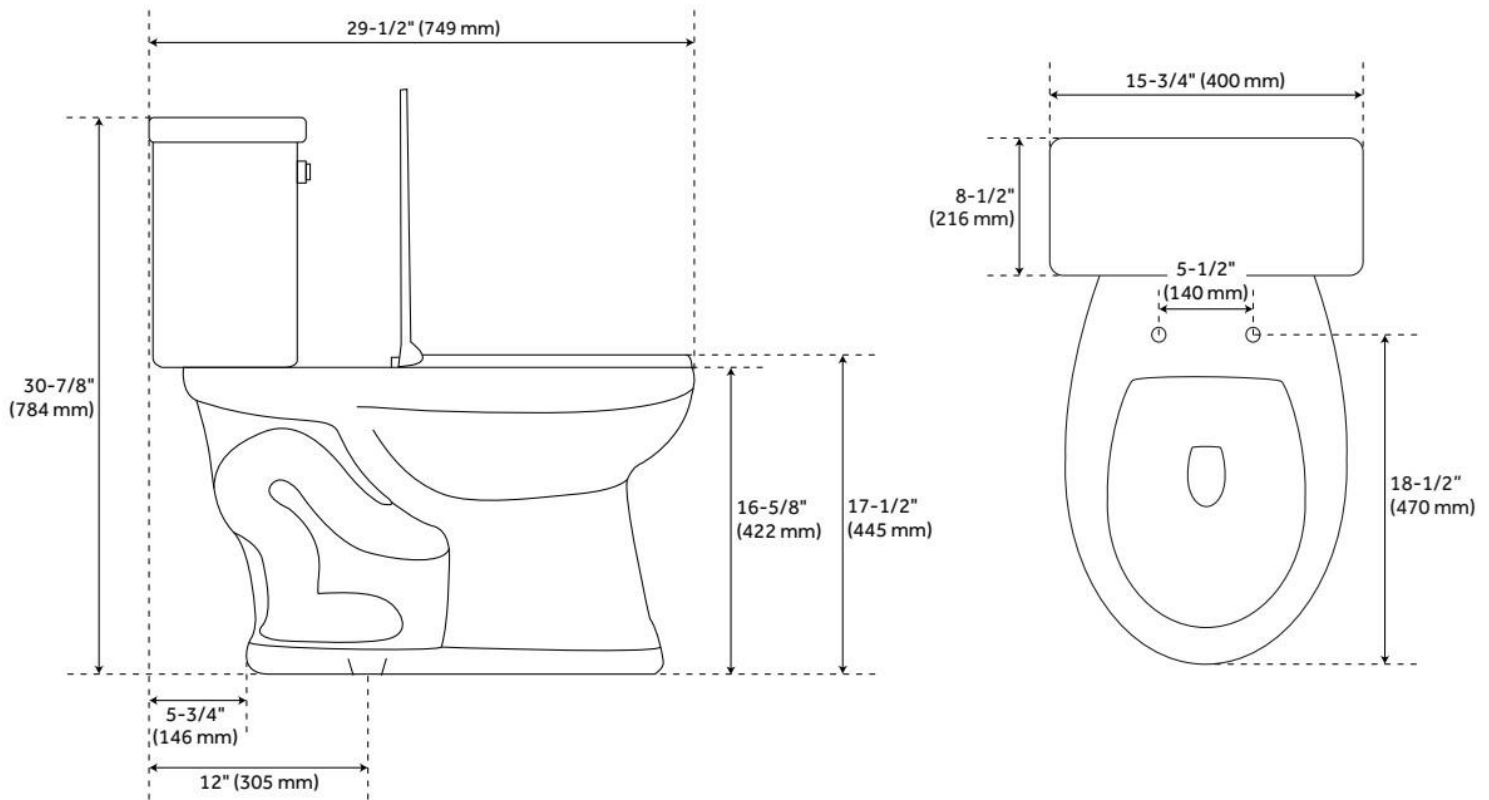

BENBROOK TWO-PIECE ELONGATED TOILET

SKU: 953643

Code: SHBN200, SHBN240, SH432Z, SH432, SHBDS300, SHTSHEC2000

REVISED 7/16/2024