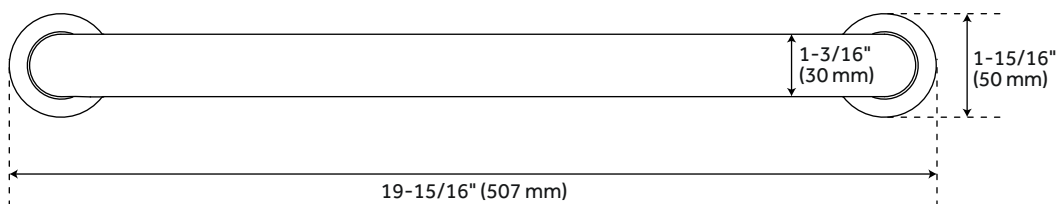

18" BERWYN TOWEL BAR

All dimensions and specifications are nominal and may vary. Use actual products for accuracy in critical situations.