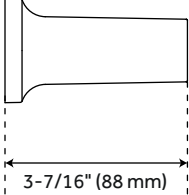

24" BERWYN TOWEL BAR

All dimensions and specifications are nominal and may vary. Use actual products for accuracy in critical situations.