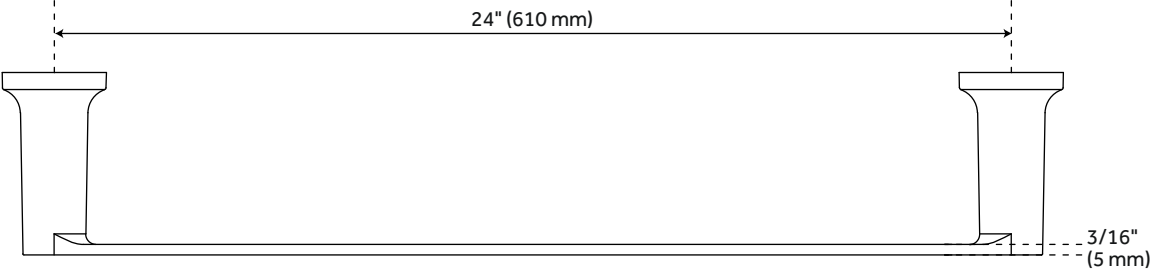

24" BERWYN TOWEL BAR

All dimensions and specifications are nominal and may vary. Use actual products for accuracy in critical situations.