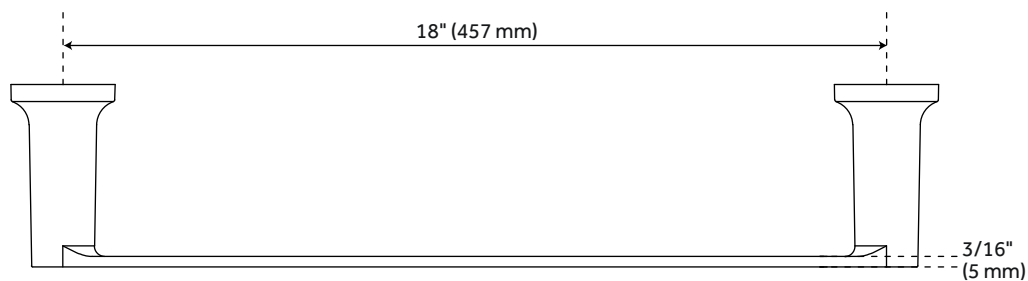

18" BERWYN TOWEL BAR

All dimensions and specifications are nominal and may vary. Use actual products for accuracy in critical situations.