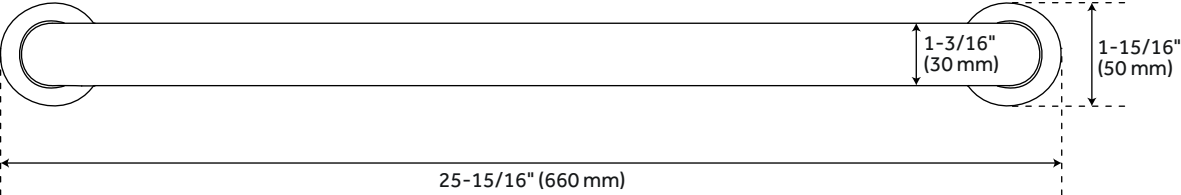

24" BERWYN TOWEL BAR

All dimensions and specifications are nominal and may vary. Use actual products for accuracy in critical situations.