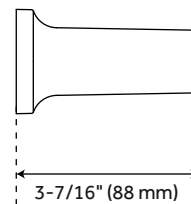

18" BERWYN TOWEL BAR

All dimensions and specifications are nominal and may vary. Use actual products for accuracy in critical situations.