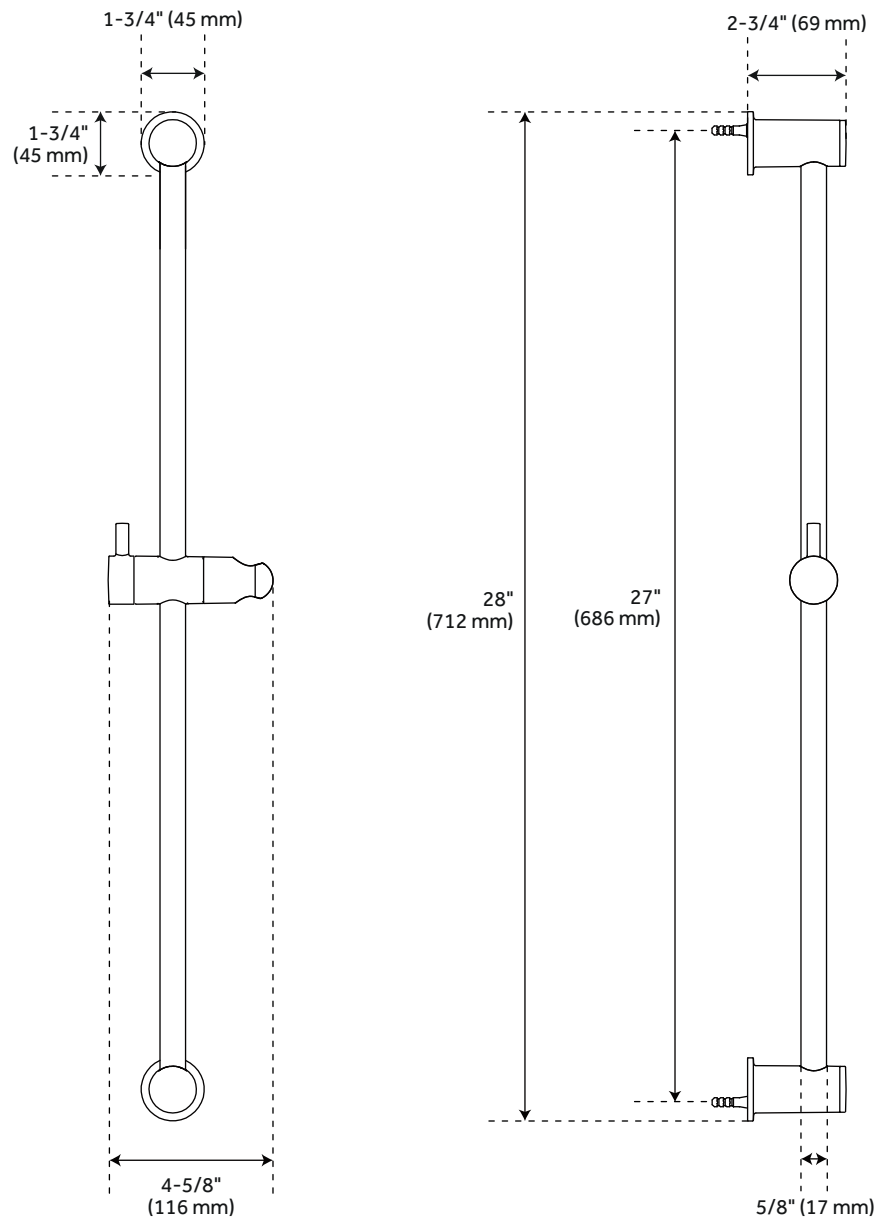

BERWYN SLIDE BAR

All dimensions and specifications are nominal and may vary. Use actual products for accuracy in critical situations.