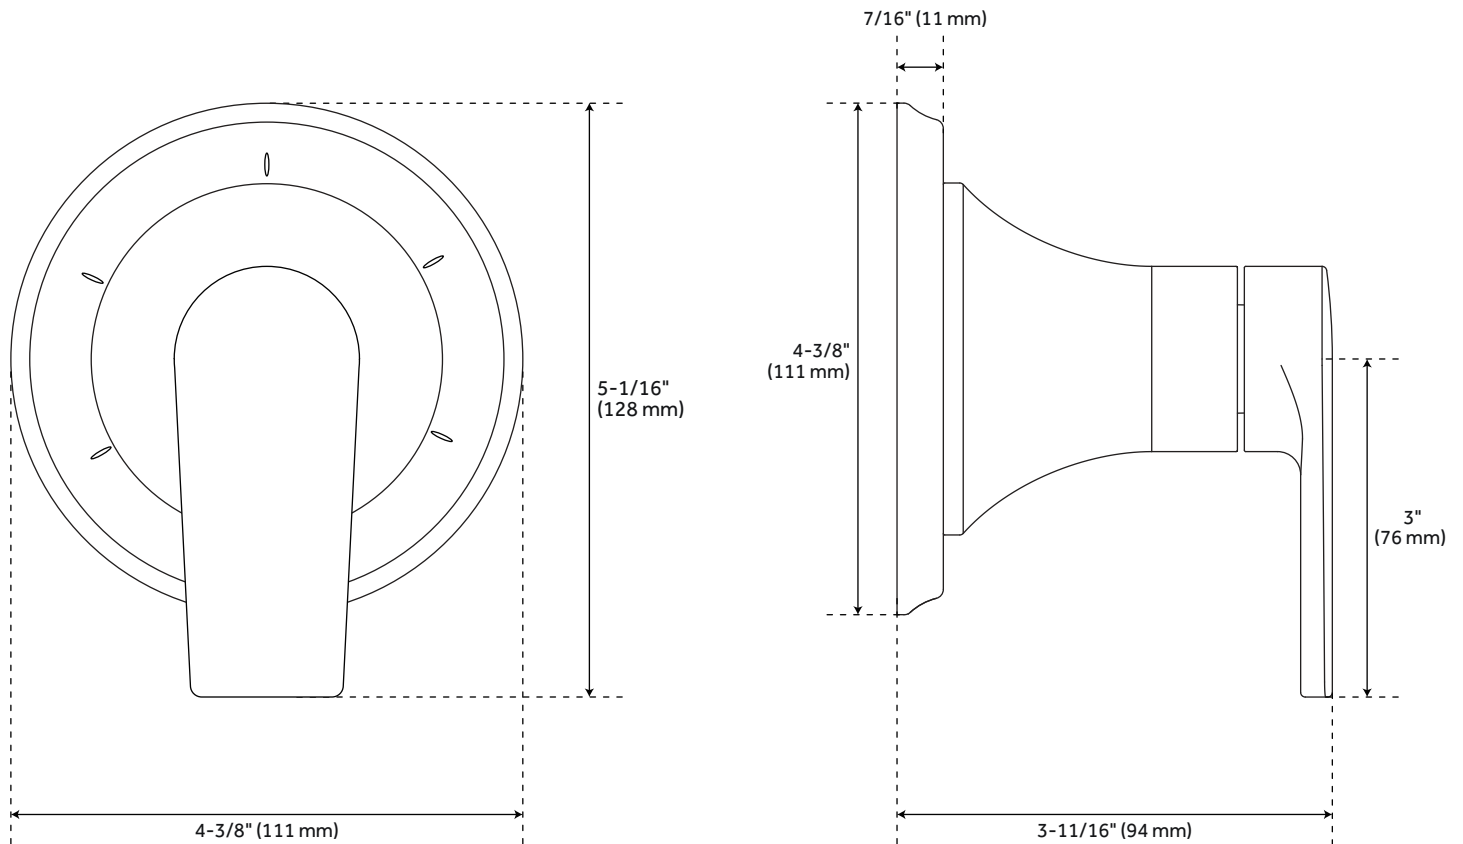

## FEATURES

Installation Type: Wall Mount  
Features: Pressure-Balanced; Rough-In Included; Hand Shower Included  
Design: Modern  
Material: Metal  
Assembly Required: Yes  
Handle Type: Lever  
Handle Length: 3"  
Shower Head Installation Type: Wall Mount  
Number of Shower Heads: 1  
Shower Head Material: Metal  
Shower Head Spray: Rainfall  
Shower Head Length: 7-7/8"  
Shower Arm Included: Yes  
Shower Arm Extension: 11-1/8"  
Shower Arm Height: 3-1/2"  
Shower Head IPS: 1/2"  
Shower Head Swivel: Yes  
Slide Bar Length: 28"  
Hand Shower Length: 8-7/8"  
Hand Shower Hose Length: 60"  
Hand Shower Material: Metal  
Hand Shower Flow Rate: 1.8 gpm (6.8 L/min) @ 80 psi  
Water Connection Included: Yes  
Diverter Included: Yes  
Diverter Outlets: 3  
Rainfall Shower Head Flow Rate: 1.75 gpm (6.6 L/min) @80 psi  
Ceramic Disc Cartridges: Yes  
Hot and Cold Indicators: Yes  
Handle Material: Metal  
Weight: 10 lbs

## ADDITIONAL FEATURES

- All dimensions are ( $\pm 1/2$ ").
- Metal handles.
- 12" shower arm.
- Single function 8" Rainfall shower head.
- Single function hand shower with easy-clean spray nozzles.
- 60" - 72" stretchable metal shower hose.
- Slide bar overall height: 28".
- Rough-in valves:
  - Pressure balance valve features a one-piece cartridge design for ease of maintenance, back-to-back capability, a ceramic disc cartridge, cast bronze valve body, adjustable temperature limit stop, a quick remove plaster guard, easy mounting brackets and integral stops.
  - Diverter valve features a ceramic disc cartridge and brass valve body. An available Single-Function Diverter Valve Cartridge restricts water flow to one outlet at a time.

# BERWYN PRESSURE BALANCE SHOWER VALVE TRIM

All dimensions and specifications are nominal and may vary. Use actual products for accuracy in critical situations.

# BERWYN IN-WALL SHOWER DIVERTER TRIM

All dimensions and specifications are nominal and may vary. Use actual products for accuracy in critical situations.