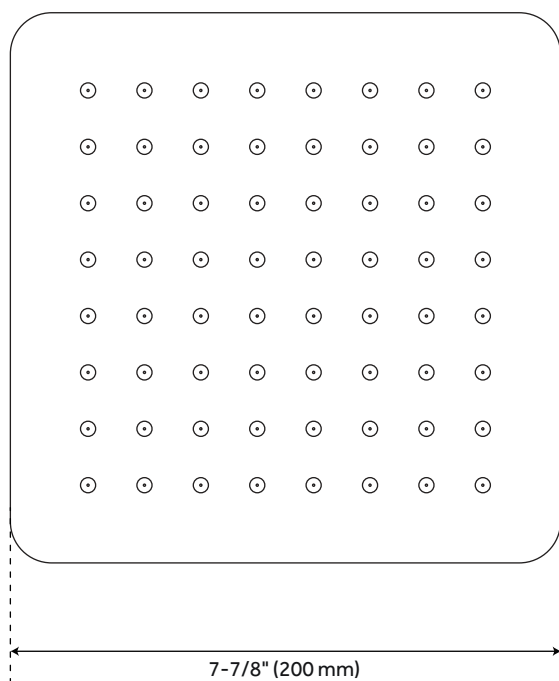

BERWYN SOFT SQUARE RAINFALL SHOWER HEAD

All dimensions and specifications are nominal and may vary. Use actual products for accuracy in critical situations.