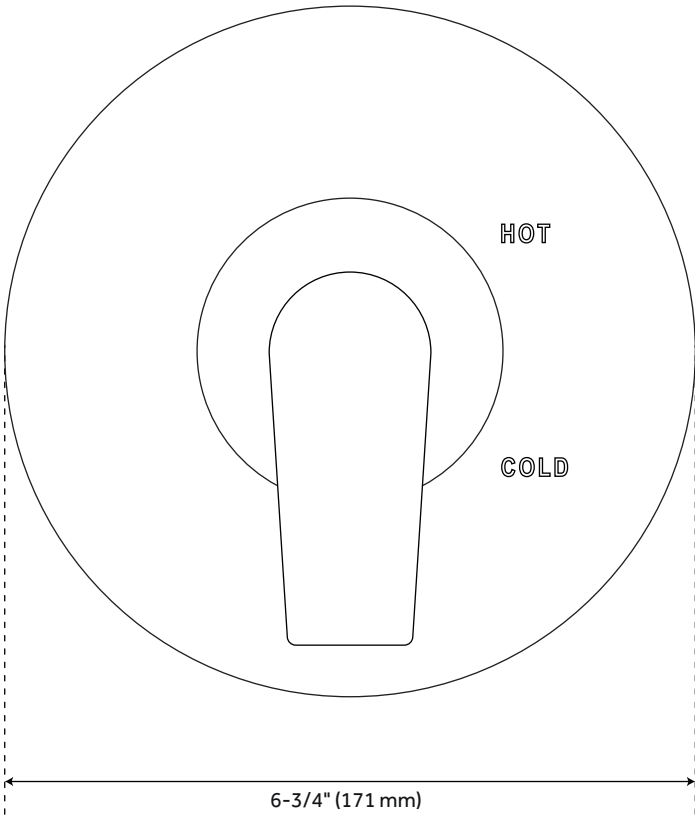

BERWYN PRESSURE BALANCE SHOWER VALVE TRIM

All dimensions and specifications are nominal and may vary. Use actual products for accuracy in critical situations.