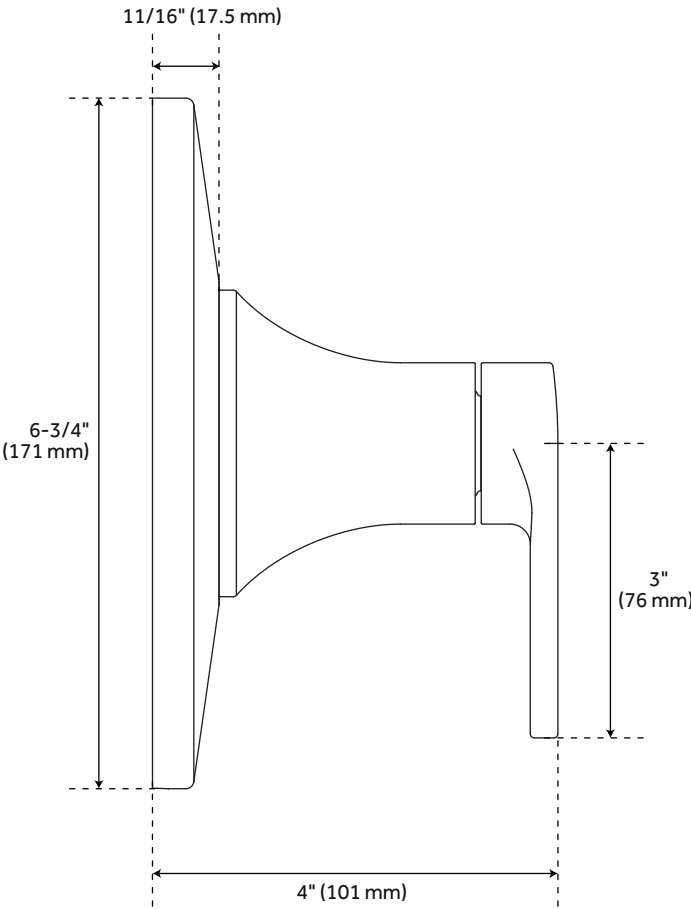

BERWYN PRESSURE BALANCE SHOWER VALVE TRIM

All dimensions and specifications are nominal and may vary. Use actual products for accuracy in critical situations.