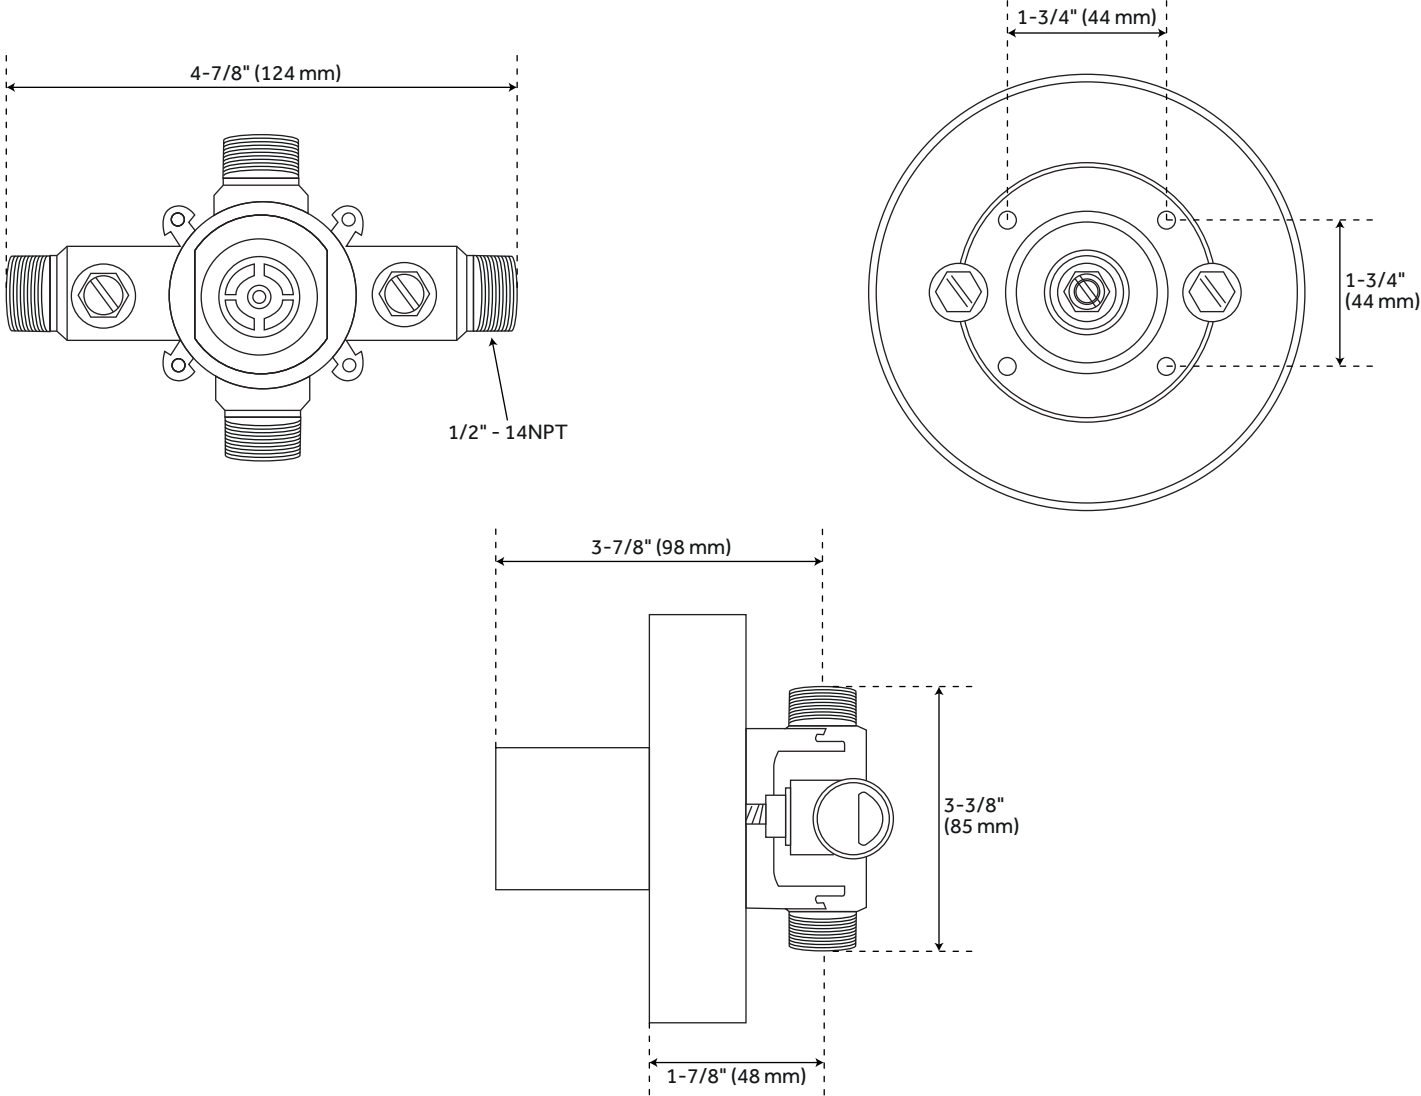

PRESSURE BALANCE SHOWER ROUGH-IN VALVE

All dimensions and specifications are nominal and may vary. Use actual products for accuracy in critical situations.