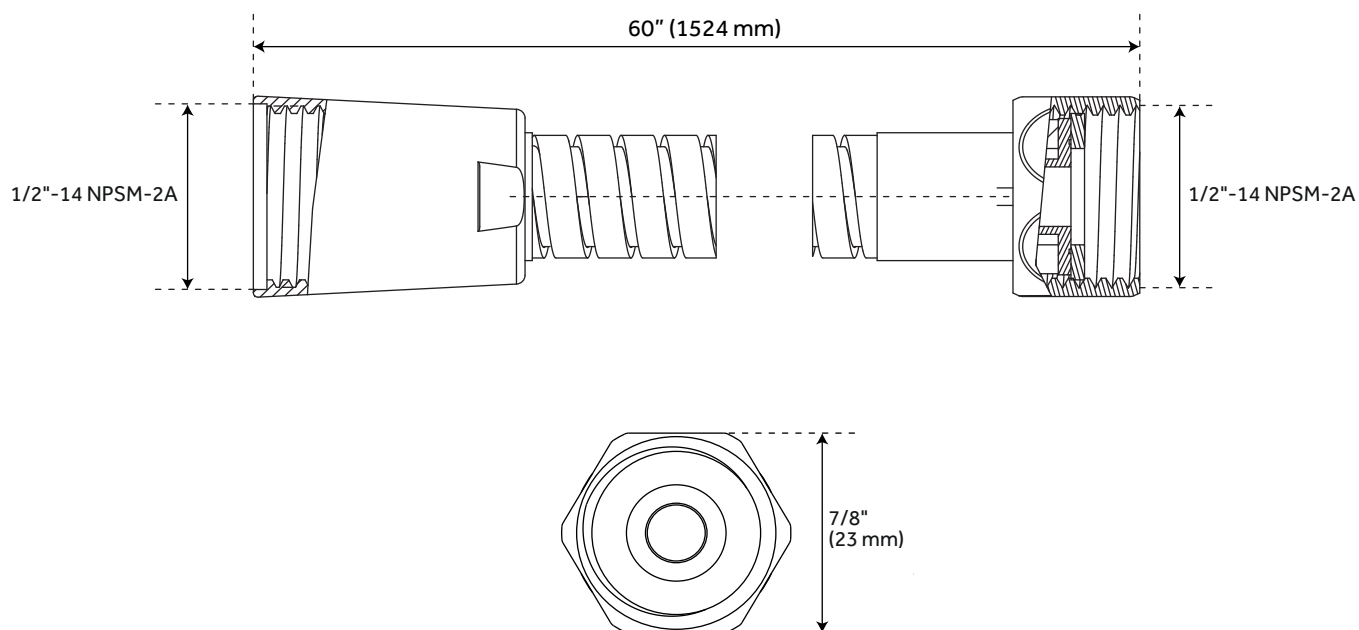

BERWYN HAND SHOWER HOSE

All dimensions and specifications are nominal and may vary. Use actual products for accuracy in critical situations.