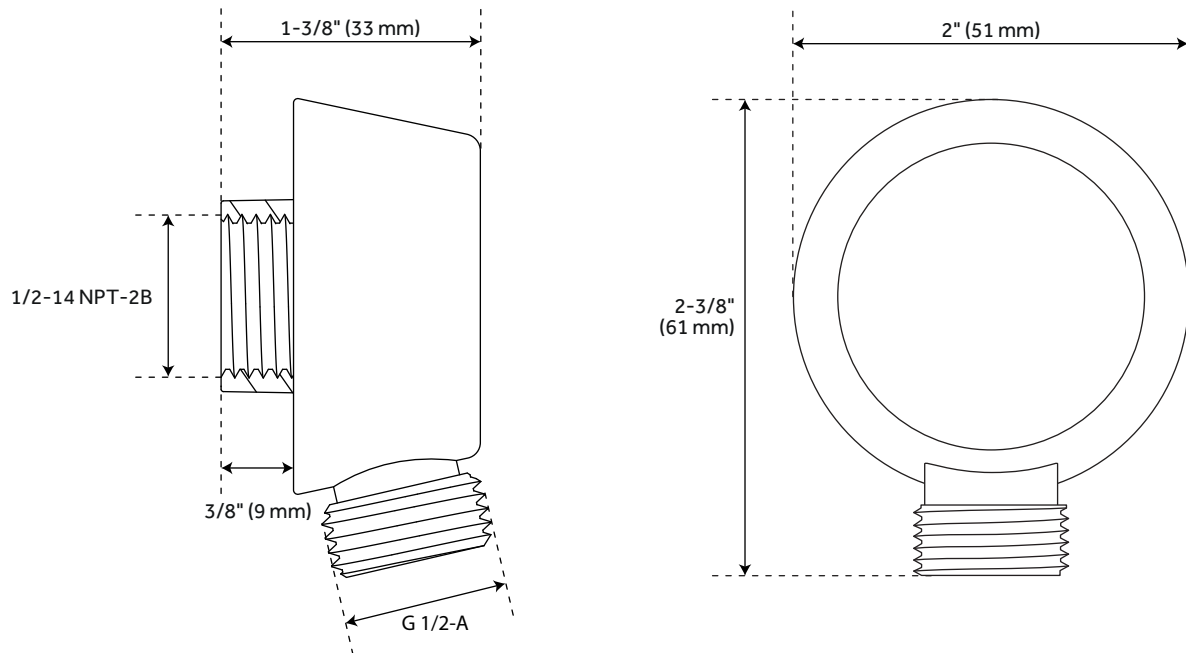

## FEATURES

Installation Type: Wall Mount  
Features: Pressure-Balanced; Rough-In Included; Hand Shower Included  
Design: Modern  
Material: Metal  
Assembly Required: Yes  
Handle Type: Lever  
Handle Length: 3"  
Shower Head Installation Type: Wall Mount  
Number of Shower Heads: 1  
Shower Head Material: Metal  
Shower Head Spray: Rainfall  
Shower Head Length: 7-7/8"  
Shower Arm Included: Yes  
Shower Arm Extension: 11-1/8"  
Shower Arm Height: 3-1/2"  
Shower Head IPS: 1/2"  
Shower Head Swivel: Yes  
Slide Bar Length: 28"  
Hand Shower Length: 8-7/8"  
Hand Shower Hose Length: 60"  
Hand Shower Material: Metal  
Hand Shower Flow Rate: 1.8 gpm (6.8 L/min) @ 80 psi  
Water Connection Included: Yes  
Diverter Included: Yes  
Diverter Outlets: 3  
Rainfall Shower Head Flow Rate: 1.75 gpm (6.6 L/min) @80 psi  
Ceramic Disc Cartridges: Yes  
Hot and Cold Indicators: Yes  
Handle Material: Metal  
Weight: 10 lbs

# BERWYN HAND SHOWER

All dimensions and specifications are nominal and may vary. Use actual products for accuracy in critical situations.

# BERWYN SLIDE BAR

All dimensions and specifications are nominal and may vary. Use actual products for accuracy in critical situations.

# BERWYN WATER SUPPLY ELBOW

All dimensions and specifications are nominal and may vary. Use actual products for accuracy in critical situations.