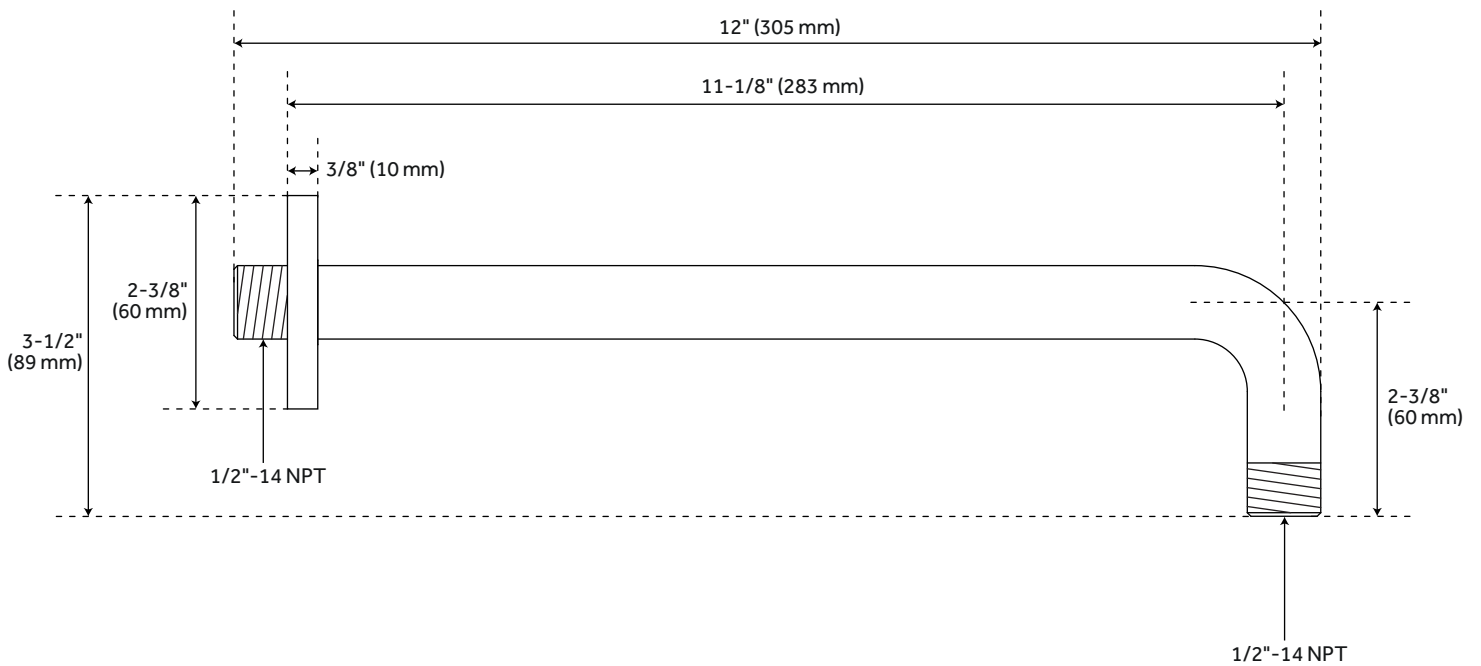

BERWYN SHOWER ARM

All dimensions and specifications are nominal and may vary. Use actual products for accuracy in critical situations.