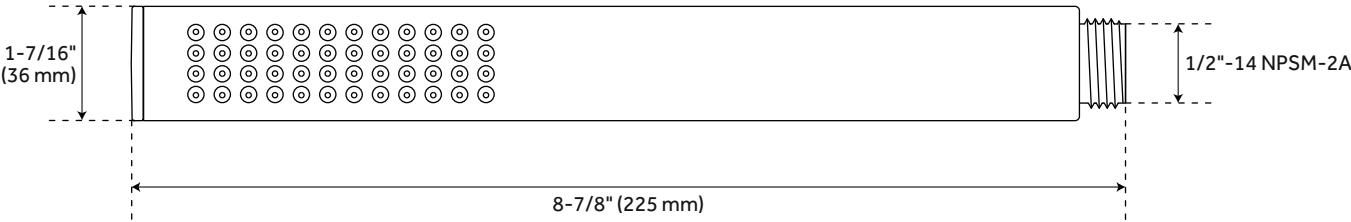

BERWYN HAND SHOWER

All dimensions and specifications are nominal and may vary. Use actual products for accuracy in critical situations.