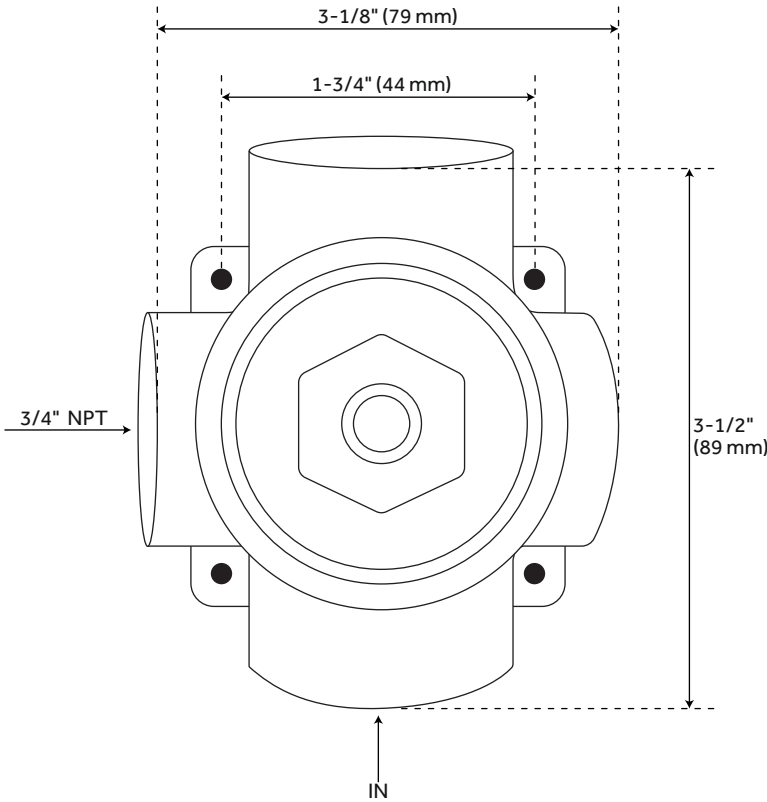

3-WAY IN-WALL DIVERTER ROUGH-IN VALVE

All dimensions and specifications are nominal and may vary. Use actual products for accuracy in critical situations.