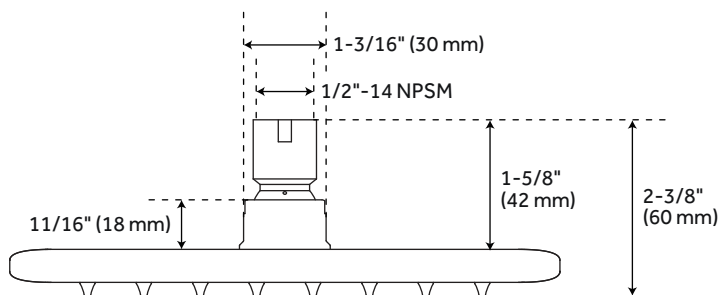

BERWYN SOFT SQUARE RAINFALL SHOWER HEAD

All dimensions and specifications are nominal and may vary. Use actual products for accuracy in critical situations.