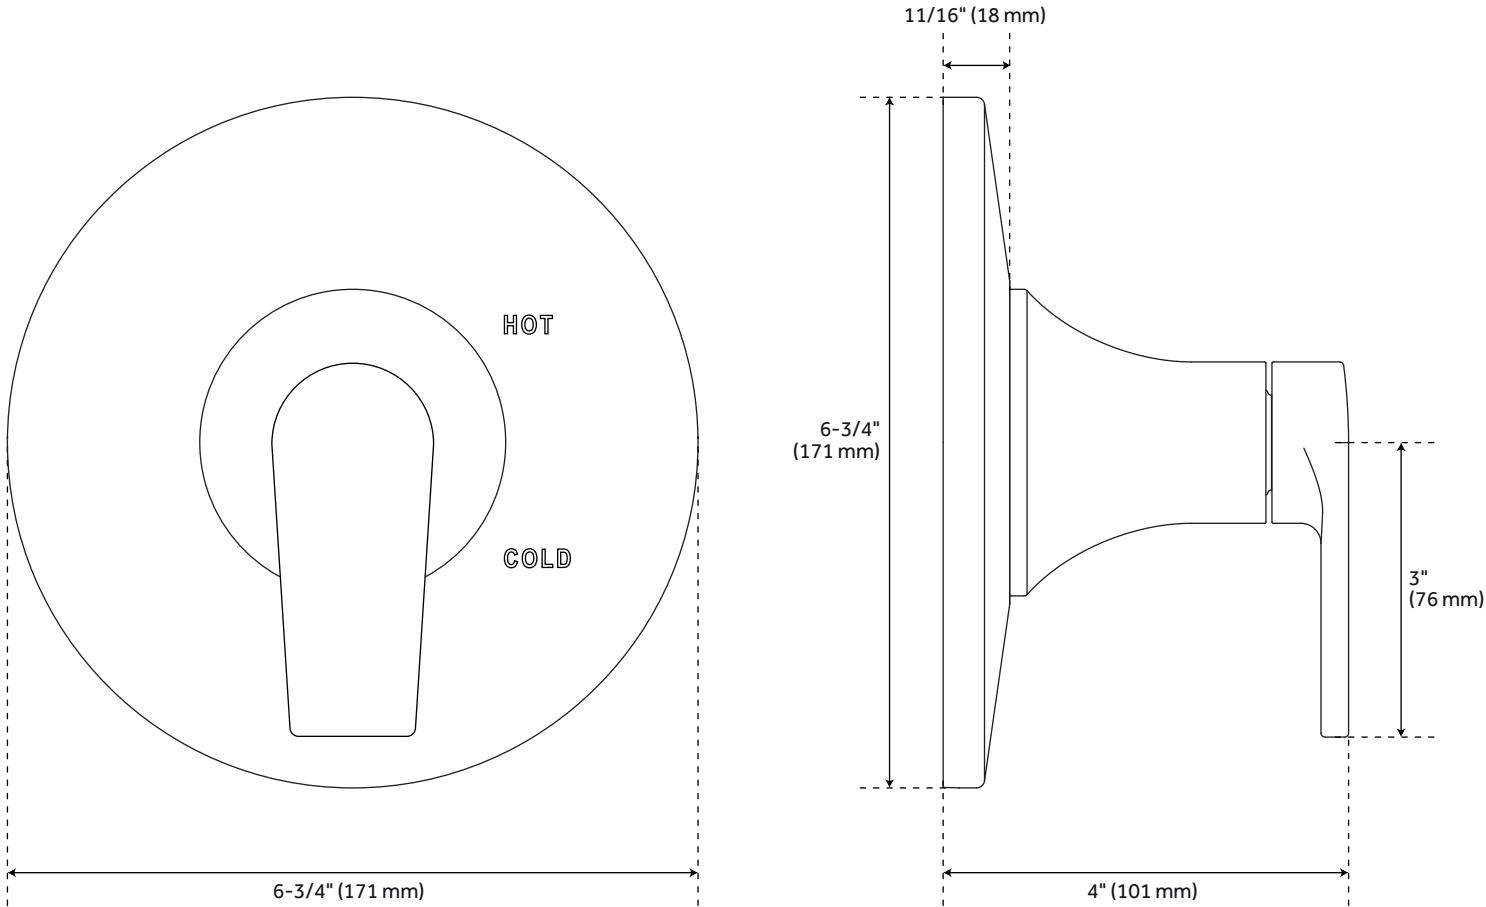

BERWYN PRESSURE BALANCE SHOWER VALVE TRIM

SKU: 953654
SHBW8010

All dimensions and specifications are nominal and may vary. Use actual products for accuracy in critical situations.