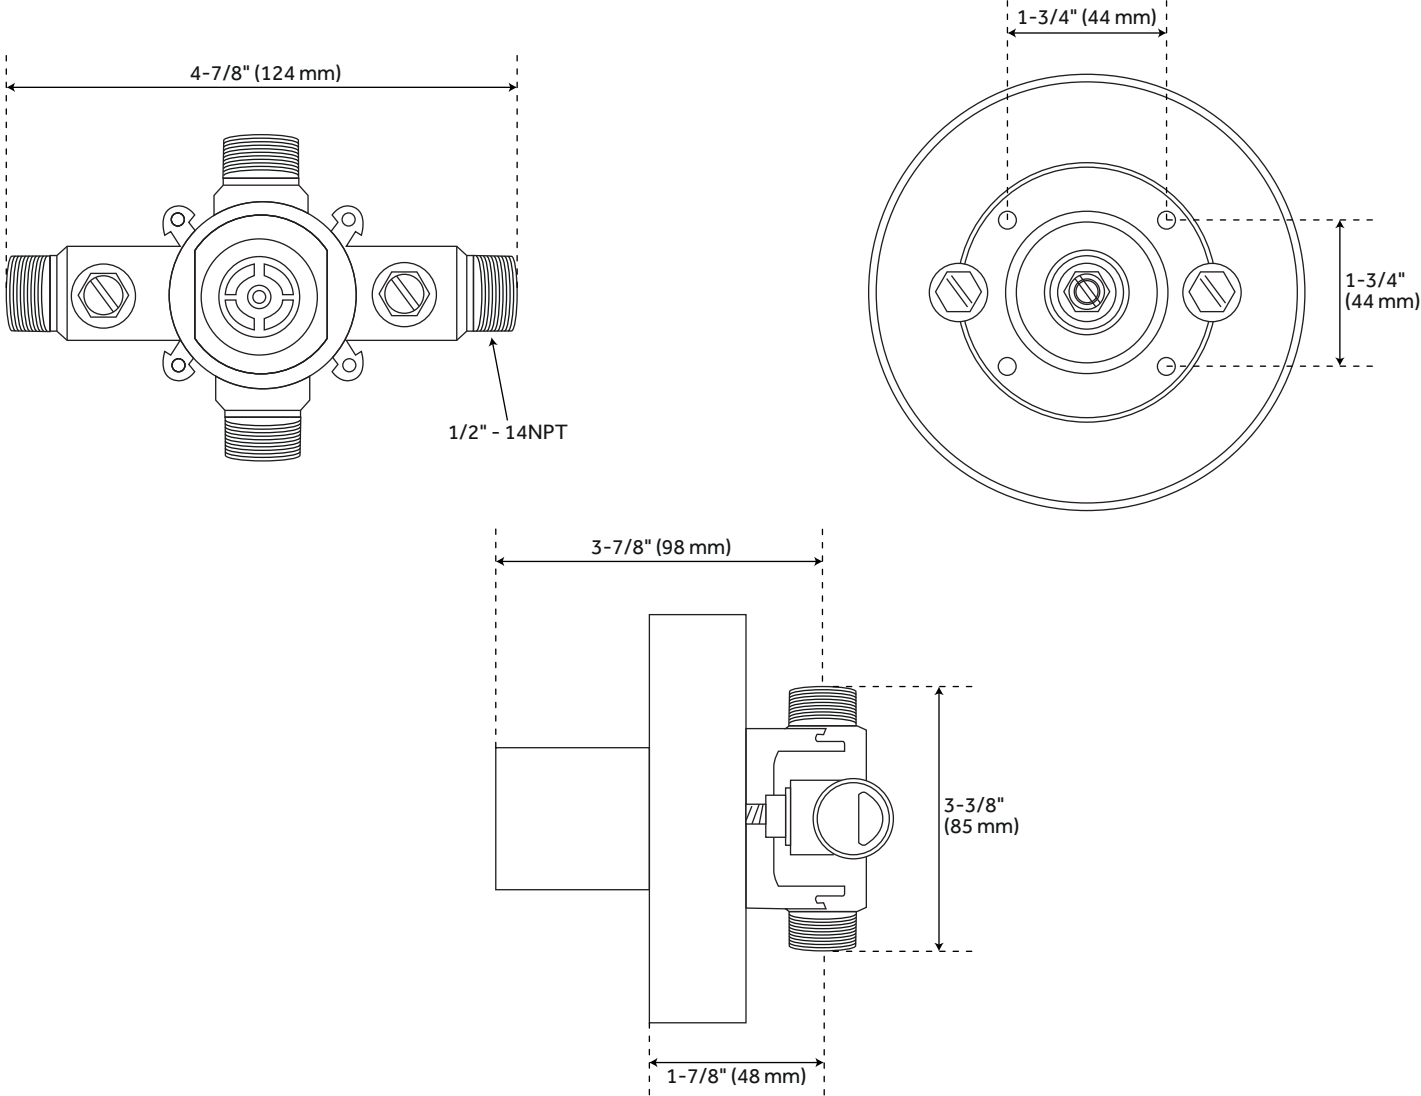

PRESSURE BALANCE SHOWER ROUGH-IN VALVE

SKU: 953654
SH4001

All dimensions and specifications are nominal and may vary. Use actual products for accuracy in critical situations.