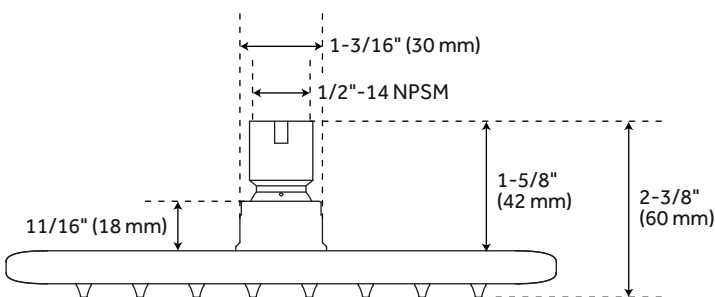

BERWYN SOFT SQUARE RAINFALL SHOWER HEAD

SKU: 953654
SHRS820R2G

All dimensions and specifications are nominal and may vary. Use actual products for accuracy in critical situations.