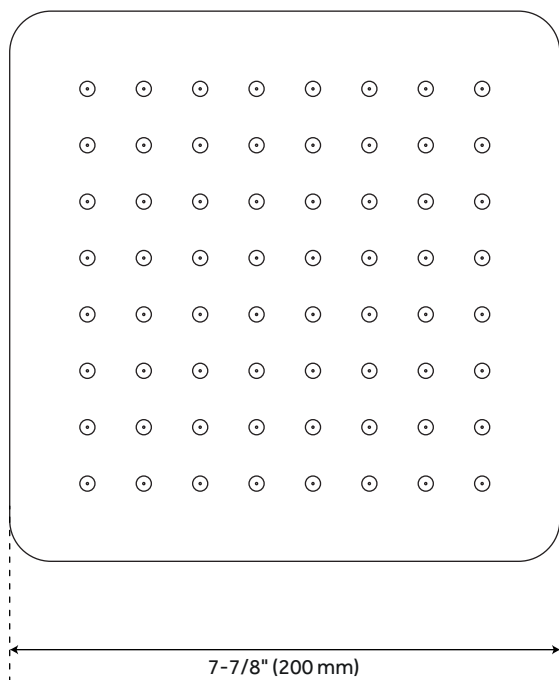

BERWYN SOFT SQUARE RAINFALL SHOWER HEAD

SKU: 953654
SHRS820R2G

All dimensions and specifications are nominal and may vary. Use actual products for accuracy in critical situations.