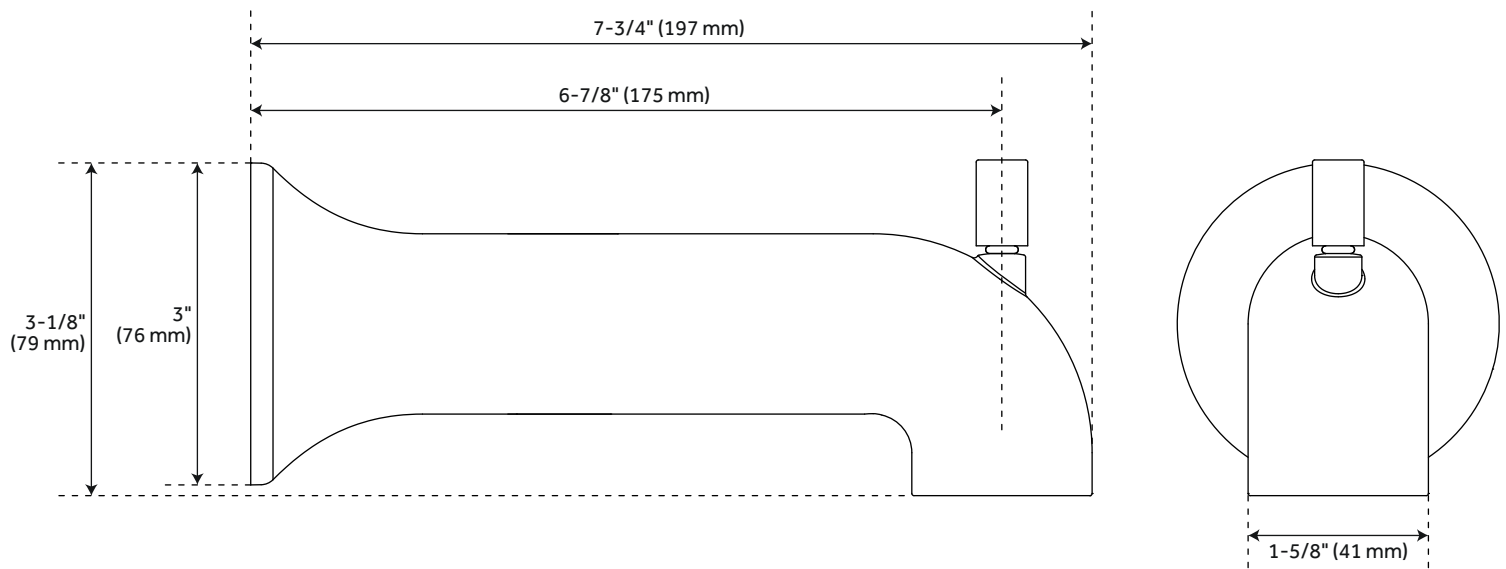

Shower Head Spray: Rainfall

Shower Head Length: 7-7/8"

Shower Arm Included: Yes

Shower Arm Extension: 11-1/8"

Shower Arm Height: 3-1/2"

Shower Head IPS: 1/2"

Shower Head Swivel: Yes

Tub Filler Spout Reach: 6-7/8"

[| | [u_list | All dimensions are ($\pm 1/2$ "). | Single function Rainfall shower head. | 12" shower arm. | Tub spout diverter. | 1/2" connection slip-fit tub spout. | Tub Spot flow rate: 9.5 gpm (35.7L/min) @ 80 psi. | Rough-in Valve: [| | [u_list | Pressure balance valve with integral stops. | One-piece cartridge design for ease of maintenance. | Back-to-back capability. | Ceramic disc valve cartridge. | Cast bronze valve body. | Adjustable temperature limit stop. | Quick remove plaster guard. | Easy mounting brackets. u_list] |]]

SKU: 953654
SH4001

All dimensions and specifications are nominal and may vary. Use actual products for accuracy in critical situations.

BERWYN SOFT SQUARE RAINFALL SHOWER HEAD

SKU: 953654
SHRS820R2G

All dimensions and specifications are nominal and may vary. Use actual products for accuracy in critical situations.

BERWYN SHOWER ARM

SKU: 953654

SHRSA121

All dimensions and specifications are nominal and may vary. Use actual products for accuracy in critical situations.

BERWYN TUB SPOUT

SKU: 953654

SHTS72

All dimensions and specifications are nominal and may vary. Use actual products for accuracy in critical situations.