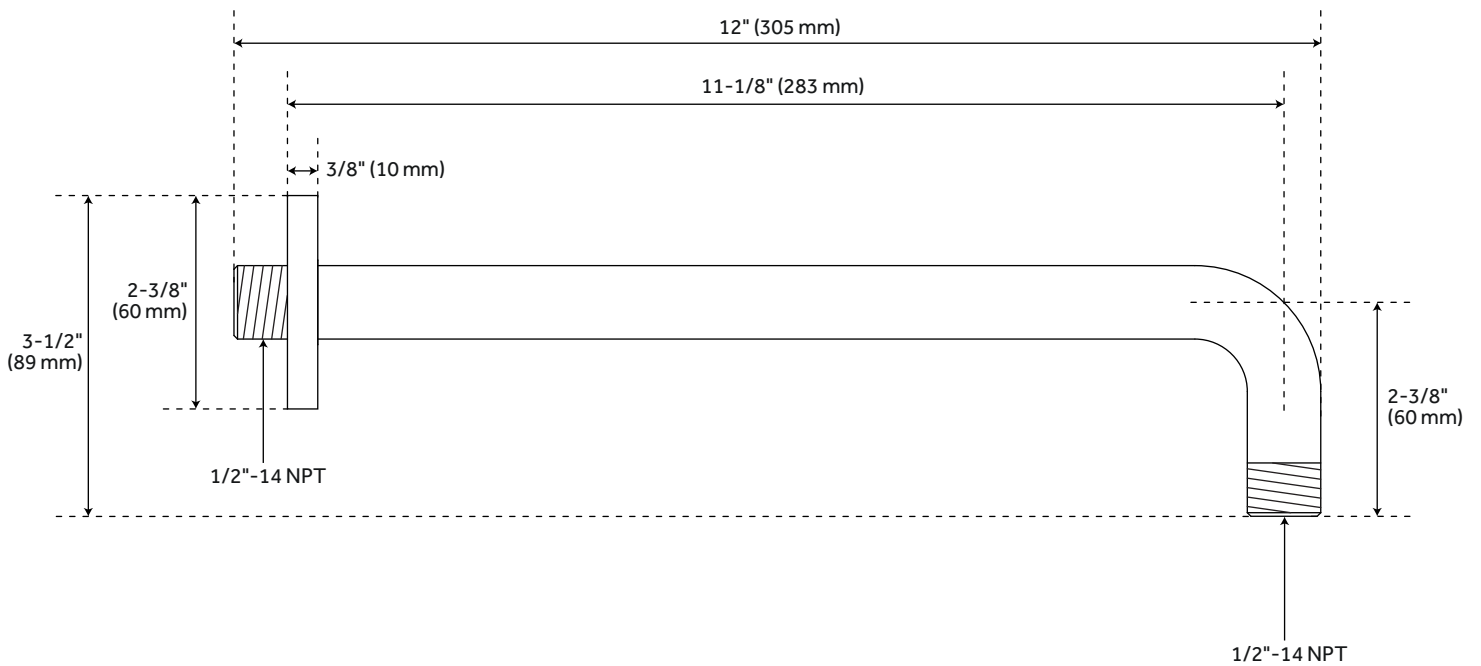

Shower Head Spray: Rainfall

Shower Head Length: 7-7/8"

Shower Arm Included: Yes

Shower Arm Extension: 11-1/8"

Shower Arm Height: 3-1/2"

Shower Head IPS: 1/2"

Shower Head Swivel: Yes

Tub Filler Spout Reach: 6-7/8"

[| | [u_list | All dimensions are ($\pm 1/2$ "). | Single function Rainfall shower head. | 12" shower arm. | Tub spout diverter. | 1/2" connection slip-fit tub spout. | Tub Spot flow rate: 9.5 gpm (35.7L/min) @ 80 psi. | Rough-in Valve: [| | [u_list | Pressure balance valve with integral stops. | One-piece cartridge design for ease of maintenance. | Back-to-back capability. | Ceramic disc valve cartridge. | Cast bronze valve body. | Adjustable temperature limit stop. | Quick remove plaster guard. | Easy mounting brackets. u_list] |]]

SKU: 953654
SH4001

All dimensions and specifications are nominal and may vary. Use actual products for accuracy in critical situations.

BERWYN SOFT SQUARE RAINFALL SHOWER HEAD

SKU: 953654
SHRS820R2G

All dimensions and specifications are nominal and may vary. Use actual products for accuracy in critical situations.

BERWYN SHOWER ARM

SKU: 953654

SHRSA121

All dimensions and specifications are nominal and may vary. Use actual products for accuracy in critical situations.

BERWYN TUB SPOUT

SKU: 953654

SHTS72

All dimensions and specifications are nominal and may vary. Use actual products for accuracy in critical situations.