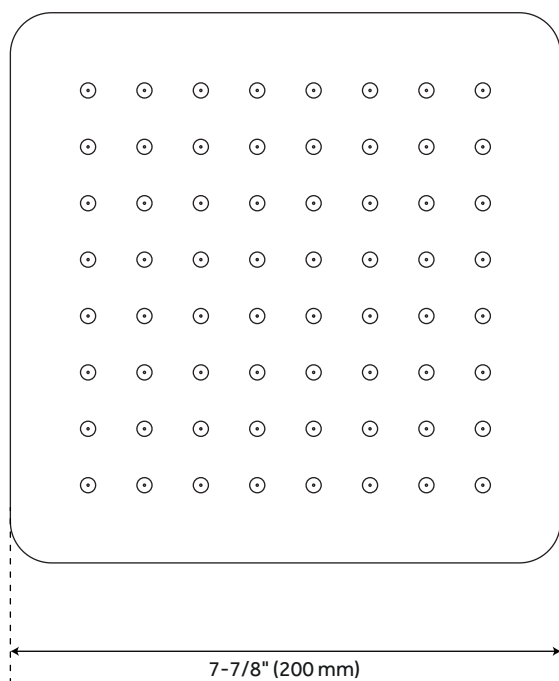

BERWYN SOFT SQUARE RAINFALL SHOWER HEAD

All dimensions and specifications are nominal and may vary. Use actual products for accuracy in critical situations.