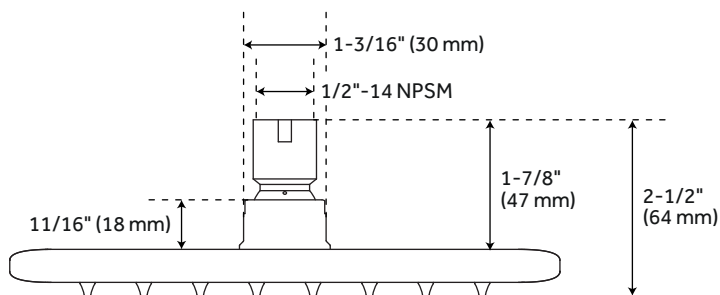

Length: 7-7/8"

Height: 2-3/8"

Assembly Required: No

Shape: Square

Number of Shower Heads: 1

Shower Head Material: Metal

Shower Head Spray: Rainfall

Shower Arm Included: No

Shower Head IPS: 1/2"

Shower Head Swivel: Yes

Flow Rate: 1.75 gpm (6.6 L/min) @80 psi

Weight: 1.5 lbs

ASME A112.18.1/CSA B125.1

CEC Listed

CALGreen

WaterSense by IAPMO

LISTED ID: SHRS820R2G**

REVISED 3/26/2024

BERWYN RAINFALL SHOWER HEAD

SKU: 953649

Code: SHRS820R2G, SHRS820R3G

ADDITIONAL FEATURES

- Single function shower head (full spray).
- Easy clean silicon nozzles.

REVISED 3/26/2024

BERWYN SOFT SQUARE RAINFALL SHOWER HEAD

All dimensions and specifications are nominal and may vary. Use actual products for accuracy in critical situations.