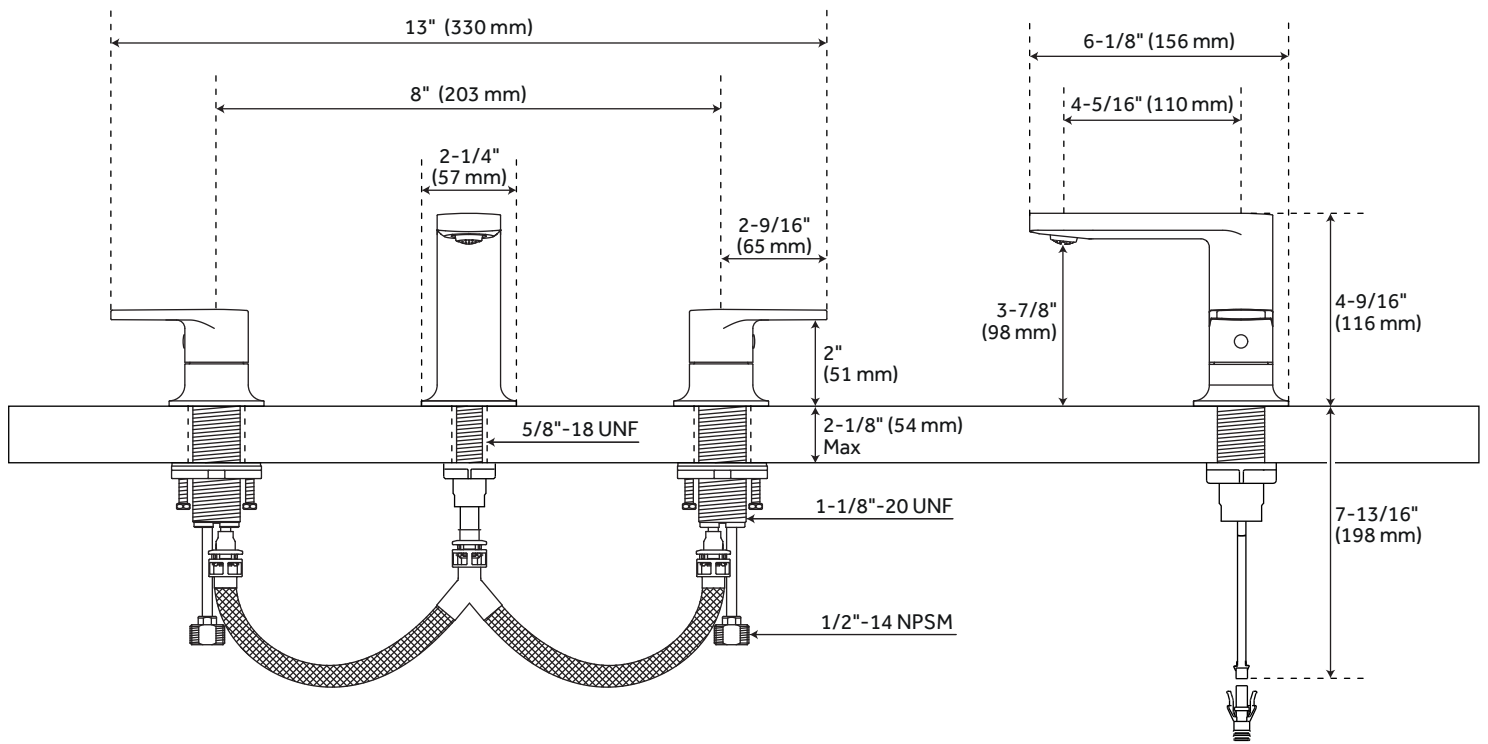

BERWYN WIDESPREAD BATHROOM FAUCET

SKU: 953647

Code: SHWSCBW807

FEATURES

Installation Type: Deck Mount
Design: Modern
Material: Metal
Length: 13"
Width: 6-1/8"
Height: 4-9/16"
Assembly Required: No
Faucet Centers: 8"
Overflow Hole: Yes
Fits Drain Hole Size: 1-1/2"
Drain Included: Yes
Faucet Material: Metal
Handle Type: Lever
Handle Length: 2-9/16"
Flow Rate: 1.2 gpm (4.5L/min) @ 60 psi
Max. Countertop Thickness: 2-1/8"
Height To Spout: 3-7/8"
Spout Reach: 4-5/16"
Swivel Spout: No
Handle Height: 2"
Ceramic Disc Cartridges: Yes
Hot and Cold Indicators: No
Handle Material: Metal
Weight: 3.5 lbs

BERWYN WIDESPREAD BATHROOM FAUCET

SKU: 953647

Code: SHWSCBW807

ADDITIONAL FEATURES

- Drain is only compatible with sinks that have an overflow.

REVISED 1/11/2024

BERWYN WIDESPREAD BATHROOM FAUCET

All dimensions and specifications are nominal and may vary. Use actual products for accuracy in critical situations.

BERWYN DRAIN WITH OVERFLOW

All dimensions and specifications are nominal and may vary. Use actual products for accuracy in critical situations.