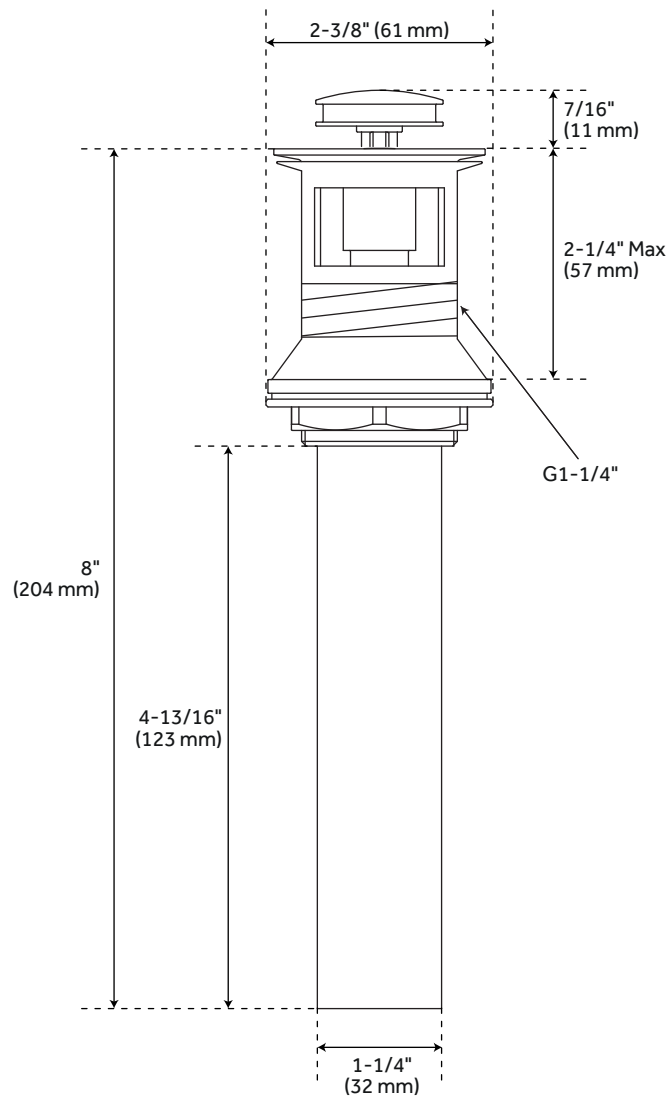

BERWYN WIDESPREAD BATHROOM FAUCET

SKU: 953647

Code: SHWSCBW807

FEATURES

Installation Type: Deck Mount
Design: Modern
Material: Metal
Length: 13"
Width: 6-1/8"
Height: 4-9/16"
Assembly Required: No
Faucet Centers: 8"
Overflow Hole: Yes
Fits Drain Hole Size: 1-1/2"
Drain Included: Yes
Faucet Material: Metal
Handle Type: Lever
Handle Length: 2-9/16"
Flow Rate: 1.2 gpm (4.5L/min) @ 60 psi
Max. Countertop Thickness: 2-1/8"
Height To Spout: 3-7/8"
Spout Reach: 4-5/16"
Swivel Spout: No
Handle Height: 2"
Ceramic Disc Cartridges: Yes
Hot and Cold Indicators: No
Handle Material: Metal
Weight: 3.5 lbs

BERWYN WIDESPREAD BATHROOM FAUCET

SKU: 953647

Code: SHWSCBW807

ADDITIONAL FEATURES

- Drain is only compatible with sinks that have an overflow.

REVISED 1/11/2024

BERWYN WIDESPREAD BATHROOM FAUCET

All dimensions and specifications are nominal and may vary. Use actual products for accuracy in critical situations.

BERWYN DRAIN WITH OVERFLOW

All dimensions and specifications are nominal and may vary. Use actual products for accuracy in critical situations.