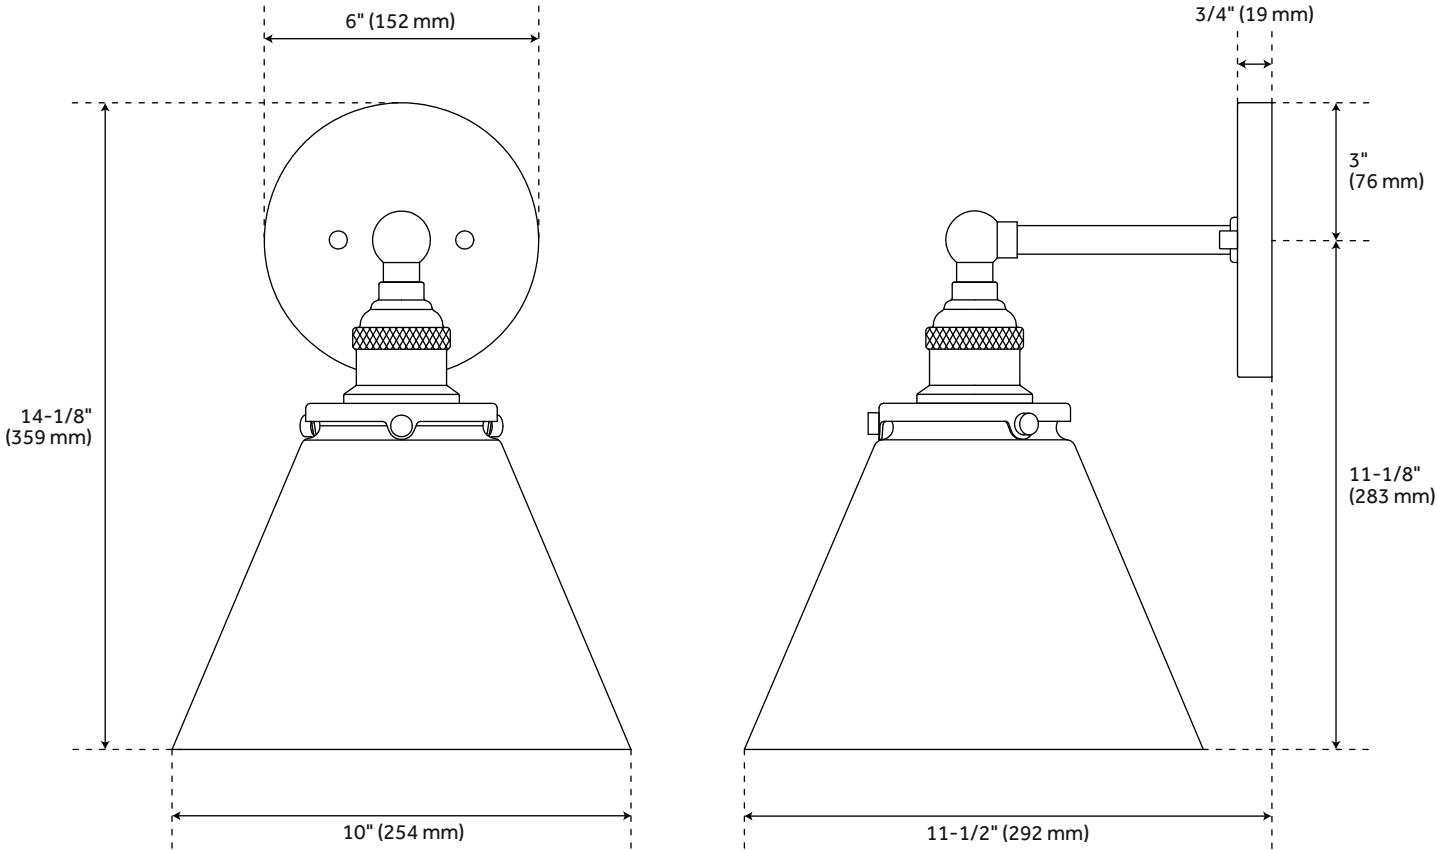

BARWELL SINGLE LIGHT VANITY SCONCE - AGED BRASS

SKU: 440759

All dimensions and specifications are nominal and may vary. Use actual products for accuracy in critical situations.

Code: PHWL3321