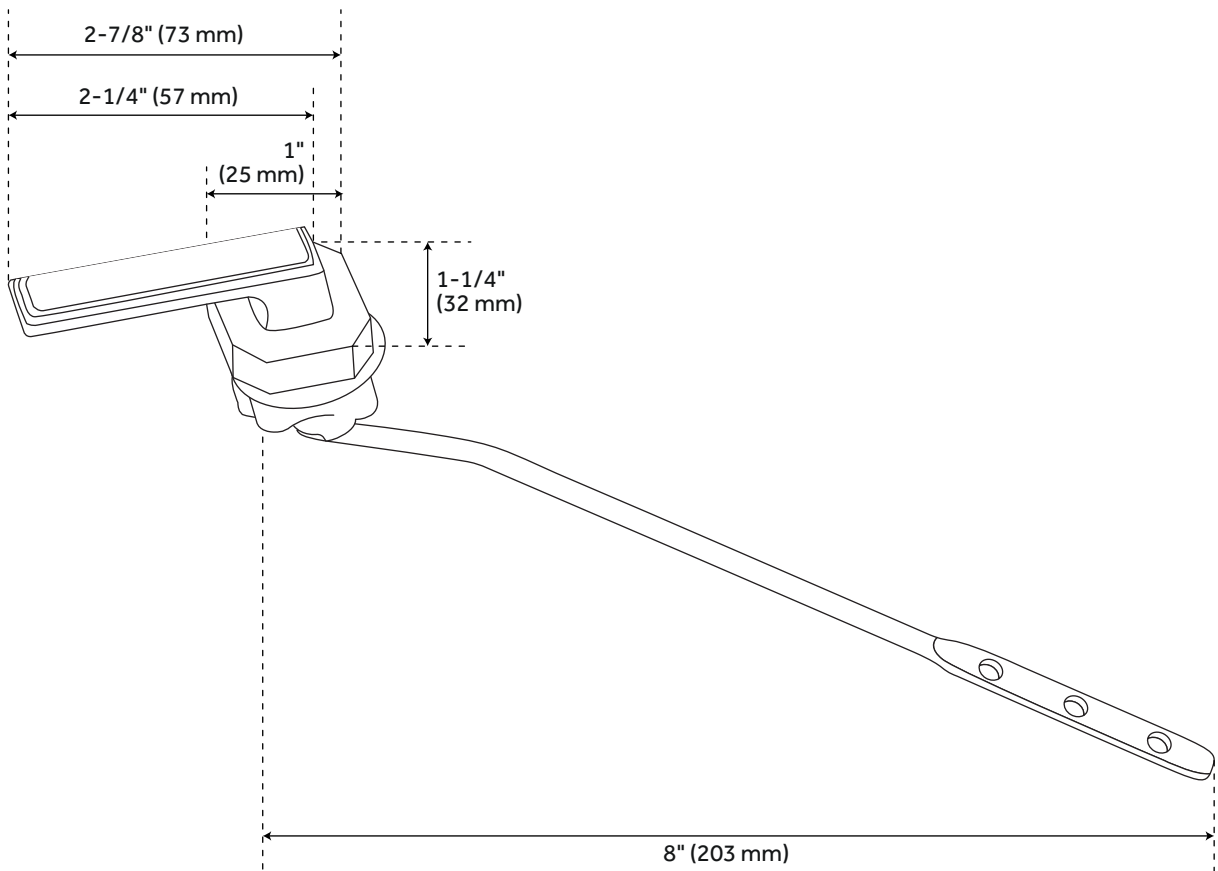

BENBROOK TOILET TANK HANDLE

SKU: 953645

FEATURES

Material: Brass

Length: 2-7/8"

Width: 1"

Height: 1-1/4"

CODES/STANDARDS

Code:SH432
REVISED 6/27/2022

BENBROOK TOILET TANK HANDLE

SKU: 953645

SH432

All dimensions and specifications are nominal and may vary. Use actual products for accuracy in critical situations.