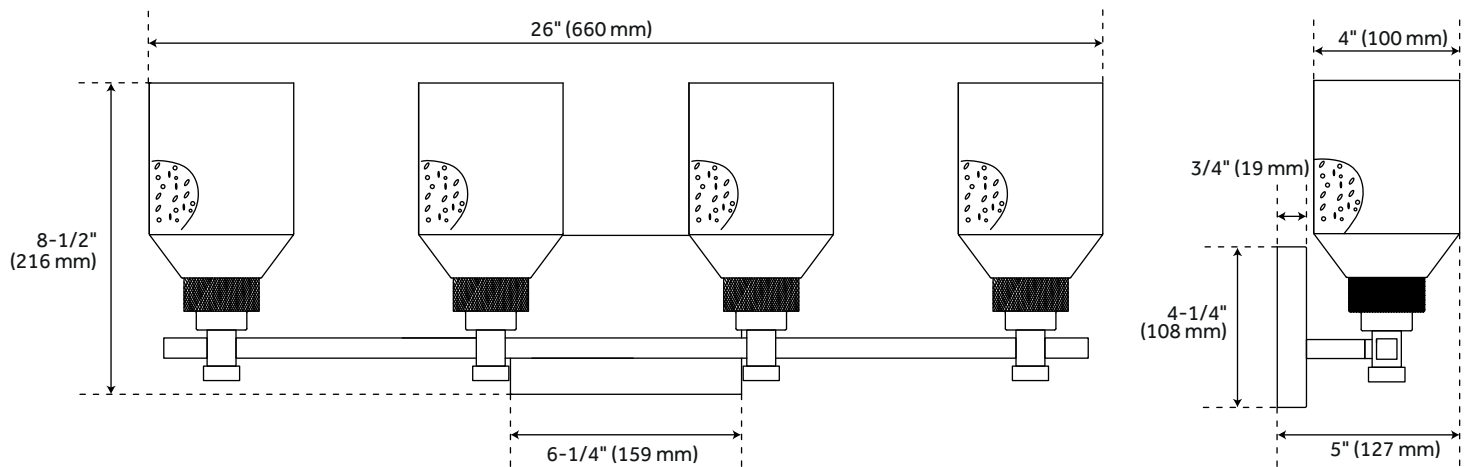

STOLO 4-LIGHT VANITY LIGHT - BRUSHED GOLD

SKU: 479841

All dimensions and specifications are nominal and may vary. Use actual products for accuracy in critical situations.

Code: PHVL3244