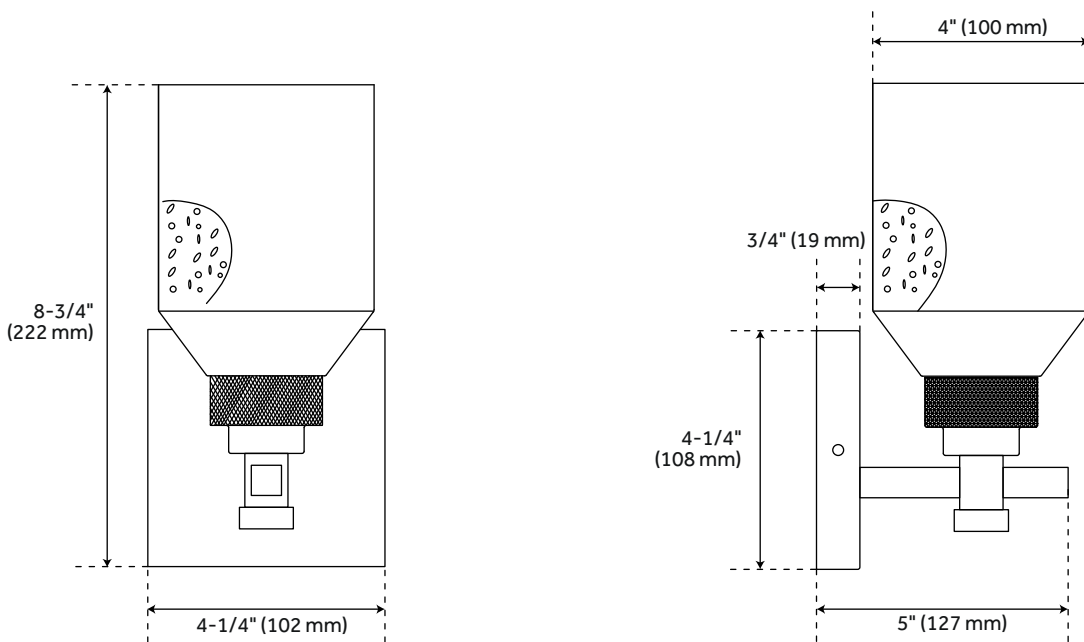

STOLO SINGLE LIGHT VANITY SCONCE - BRUSHED GOLD

SKU: 479838

All dimensions and specifications are nominal and may vary. Use actual products for accuracy in critical situations.

Code: PHVL3241