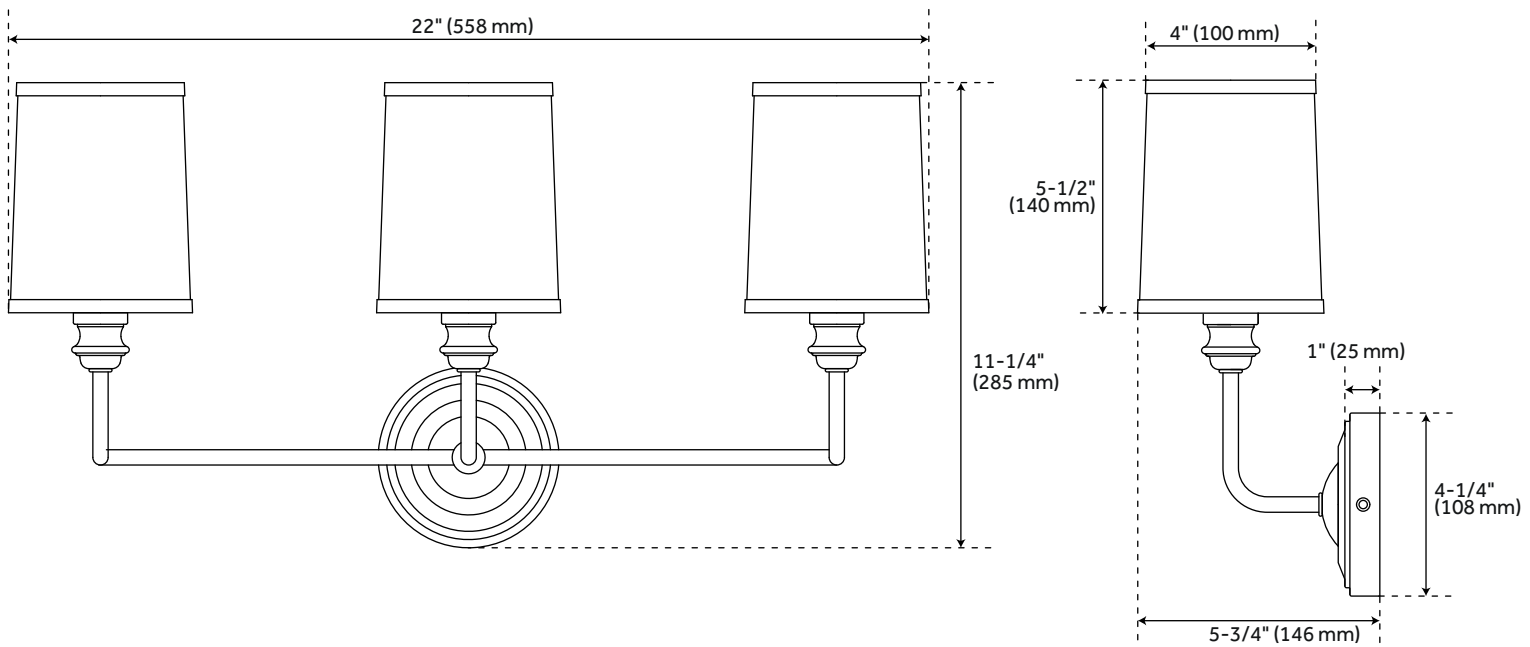

POPLIN - 3-LIGHT - VANITY LIGHT - BRUSHED GOLD

SKU: 479812

CODES/STANDARDS

UL 1598 / CSA C22.2 No 250.0

FEATURES

Installation Type: Wall Mount
Design: Traditional
Product Finish: Brushed Gold
Material: Metal
Width: 22"
Height: 11-1/4"
Depth: 5-3/4"
Base Plate Length: 1"
Base Plate Height: 1"
Mounting Hardware Included: Yes
Reversible Mounting: No
Shade Finish: Brushed Gold
Shade Material: Fabric
Number of Bulbs: 3
Base Plate Width: 4-1/4"
Base Plate Depth: 1"
Location Type: Suitable for Damp Locations
Bulbs Included: No
Bulb Type: Candelabra E-12
Wattage per Bulb: 60

Code:

REVISED 12/28/2021

POPLIN 3-LIGHT VANITY LIGHT - BRUSHED GOLD

SKU: 479812

All dimensions and specifications are nominal and may vary. Use actual products for accuracy in critical situations.

Code: PHVL3223