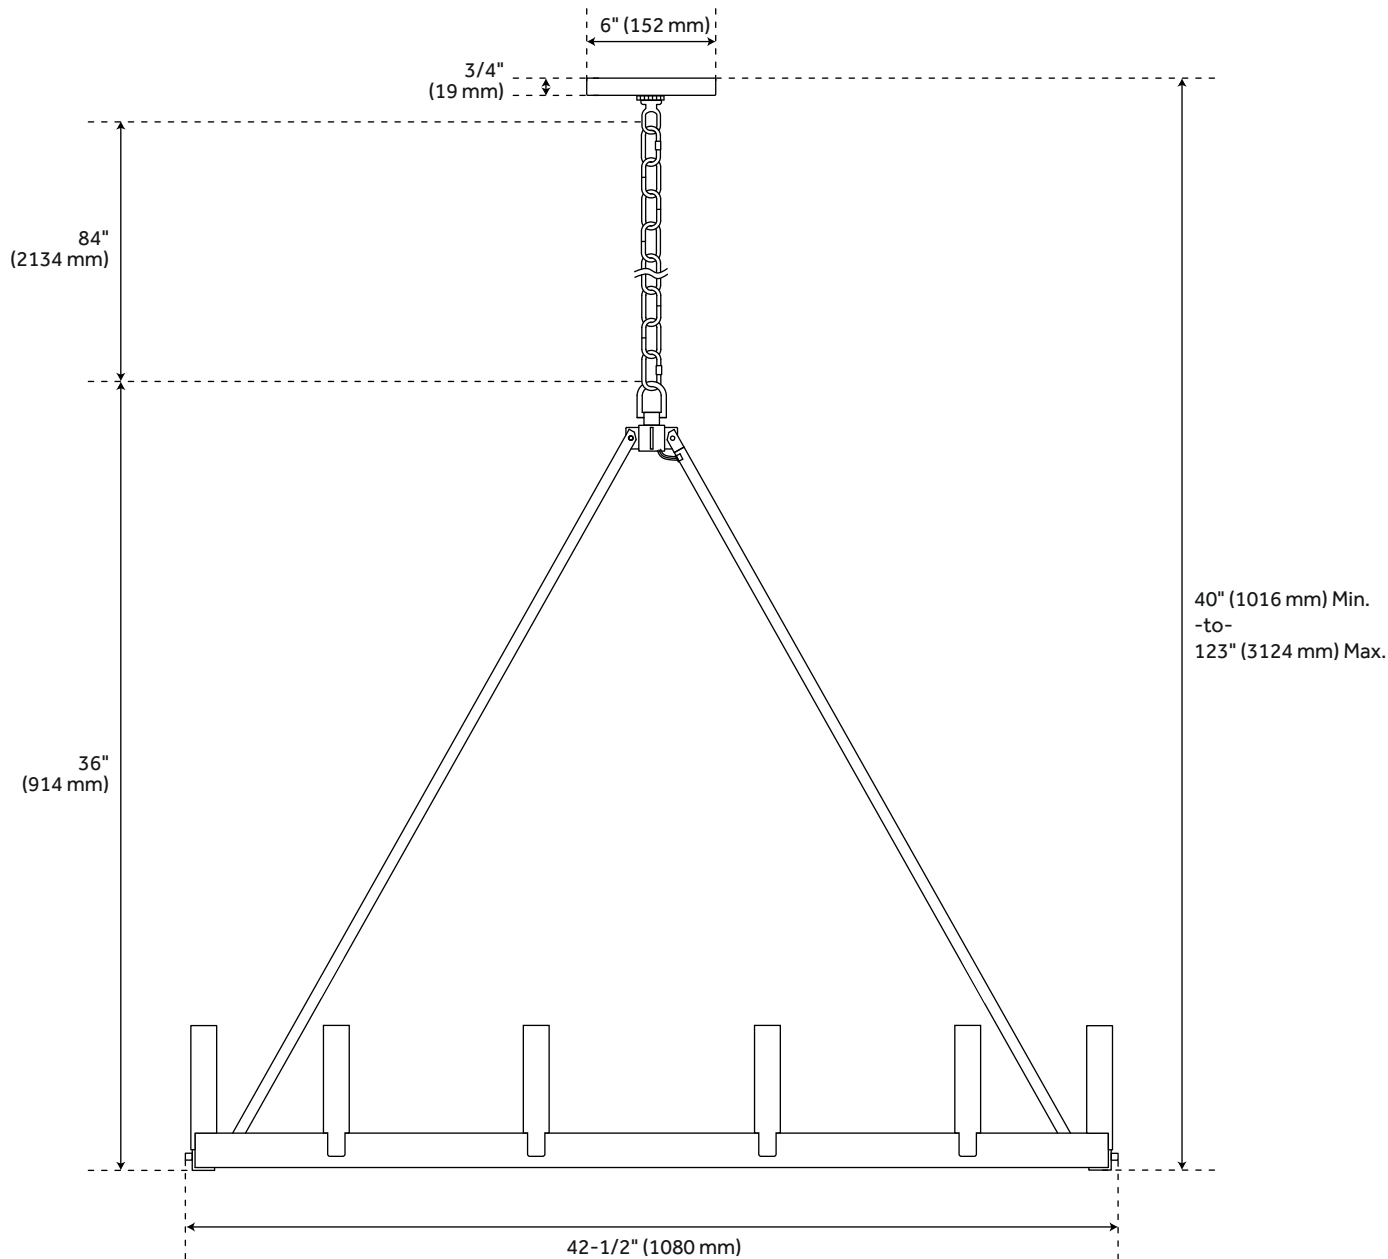

## FEATURES

Installation Type: Ceiling Mount  
Design: Modern  
Product Finish: Brushed Gold  
Material: Metal  
Length: 42-1/2"  
Width: 42-1/2"  
Height: 36"  
Base Plate Length: 3/4"  
Base Plate Height: 3/4"  
Mounting Hardware Included: Yes  
Reversible Mounting: No  
Shade Material: Metal  
Number of Bulbs: 12  
Base Plate Width: 6"  
Base Plate Depth: 3/4"  
Location Type: Suitable for Dry Locations  
Bulbs Included: No  
Bulb Type: Candelabra E-12  
Wattage per Bulb: 60

# DUTTON 12-LIGHT CHANDELIER - BRUSHED GOLD

SKU: 479846

All dimensions and specifications are nominal and may vary. Use actual products for accuracy in critical situations.

Code: PHL6492