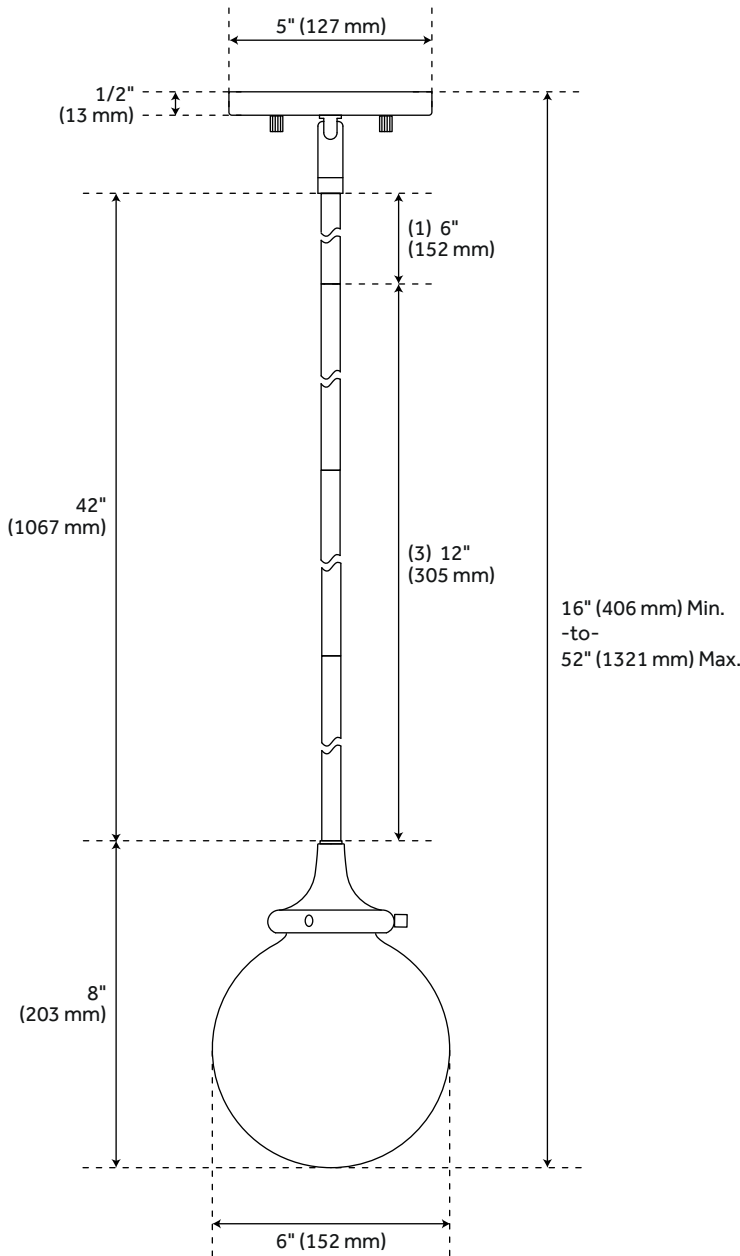

ALFARO SINGLE LIGHT VANITY PENDANT - BRUSHED GOLD

SKU: 479875

All dimensions and specifications are nominal and may vary. Use actual products for accuracy in critical situations.

Code: PHPL3511