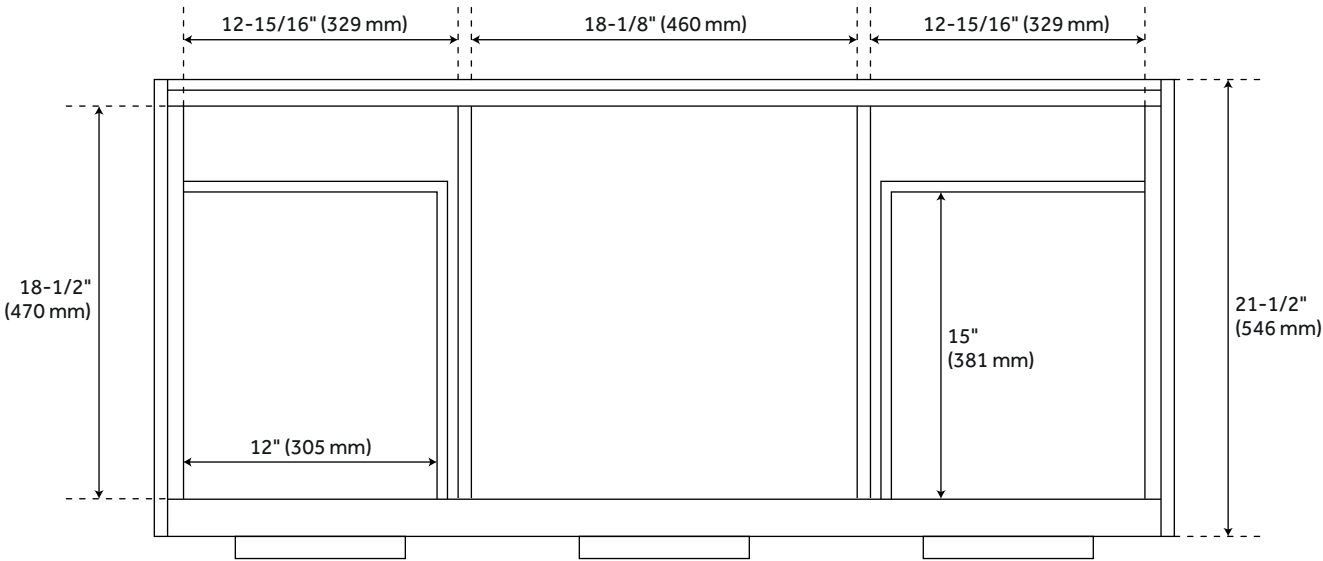

48" DITA WALL-MOUNT VANITY WITH RECTANGULAR UNDERMOUNT SINK - BLACK

SKU: 953673-48-RUMB

CODES/STANDARDS

FEATURES

Installation Type: Wall-Mount
Features: Soft-Close Hinges
Product Finish: Black
Material: Wood
Number of Doors: 1
Number of Drawers: 6
Width: 48"
Height: 22"
Depth: 21-1/2"
Assembly Required: No
Number of Shelves: 1
Dovetail Drawers: Yes
Number of Basins: 1
Sink Installation: Undermount - Rectangle
Fits Drain Hole Size: 1-1/2"
Faucet Included: No
Sink Material: Porcelain
Vanity Top Thickness: 3cm
Size: 48"
Adjustable Shelves: Yes
Hardware Finish: Satin Black
Sink Included: Optional
Sink Color: White
Basin Overflow: Yes
Vanity Top Included: Optional
Vanity Top Depth: 22"
Vanity Top Width: 49"
Mirror Included: No

Code:
REVISED 6/21/2022

48" DITA WALL-MOUNT VANITY - BLACK

SKU: 482867

All dimensions and specifications are nominal and may vary. Use actual products for accuracy in critical situations.