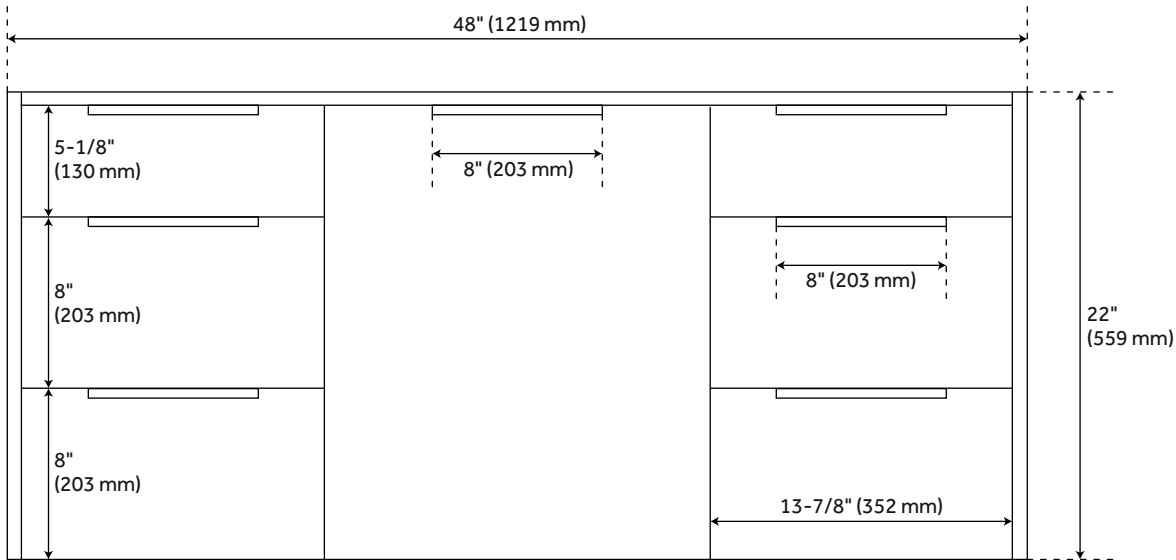

48" DITA WALL-MOUNT VANITY WITH RECTANGULAR UNDERMOUNT SINK - BLACK

SKU: 953673-48-RUMB

CODES/STANDARDS

FEATURES

Installation Type: Wall-Mount
Features: Soft-Close Hinges
Product Finish: Black
Material: Wood
Number of Doors: 1
Number of Drawers: 6
Width: 48"
Height: 22"
Depth: 21-1/2"
Assembly Required: No
Number of Shelves: 1
Dovetail Drawers: Yes
Number of Basins: 1
Sink Installation: Undermount - Rectangle
Fits Drain Hole Size: 1-1/2"
Faucet Included: No
Sink Material: Porcelain
Vanity Top Thickness: 3cm
Size: 48"
Adjustable Shelves: Yes
Hardware Finish: Satin Black
Sink Included: Optional
Sink Color: White
Basin Overflow: Yes
Vanity Top Included: Optional
Vanity Top Depth: 22"
Vanity Top Width: 49"
Mirror Included: No

Code:
REVISED 6/21/2022

48" DITA WALL-MOUNT VANITY - BLACK

SKU: 482867

All dimensions and specifications are nominal and may vary. Use actual products for accuracy in critical situations.