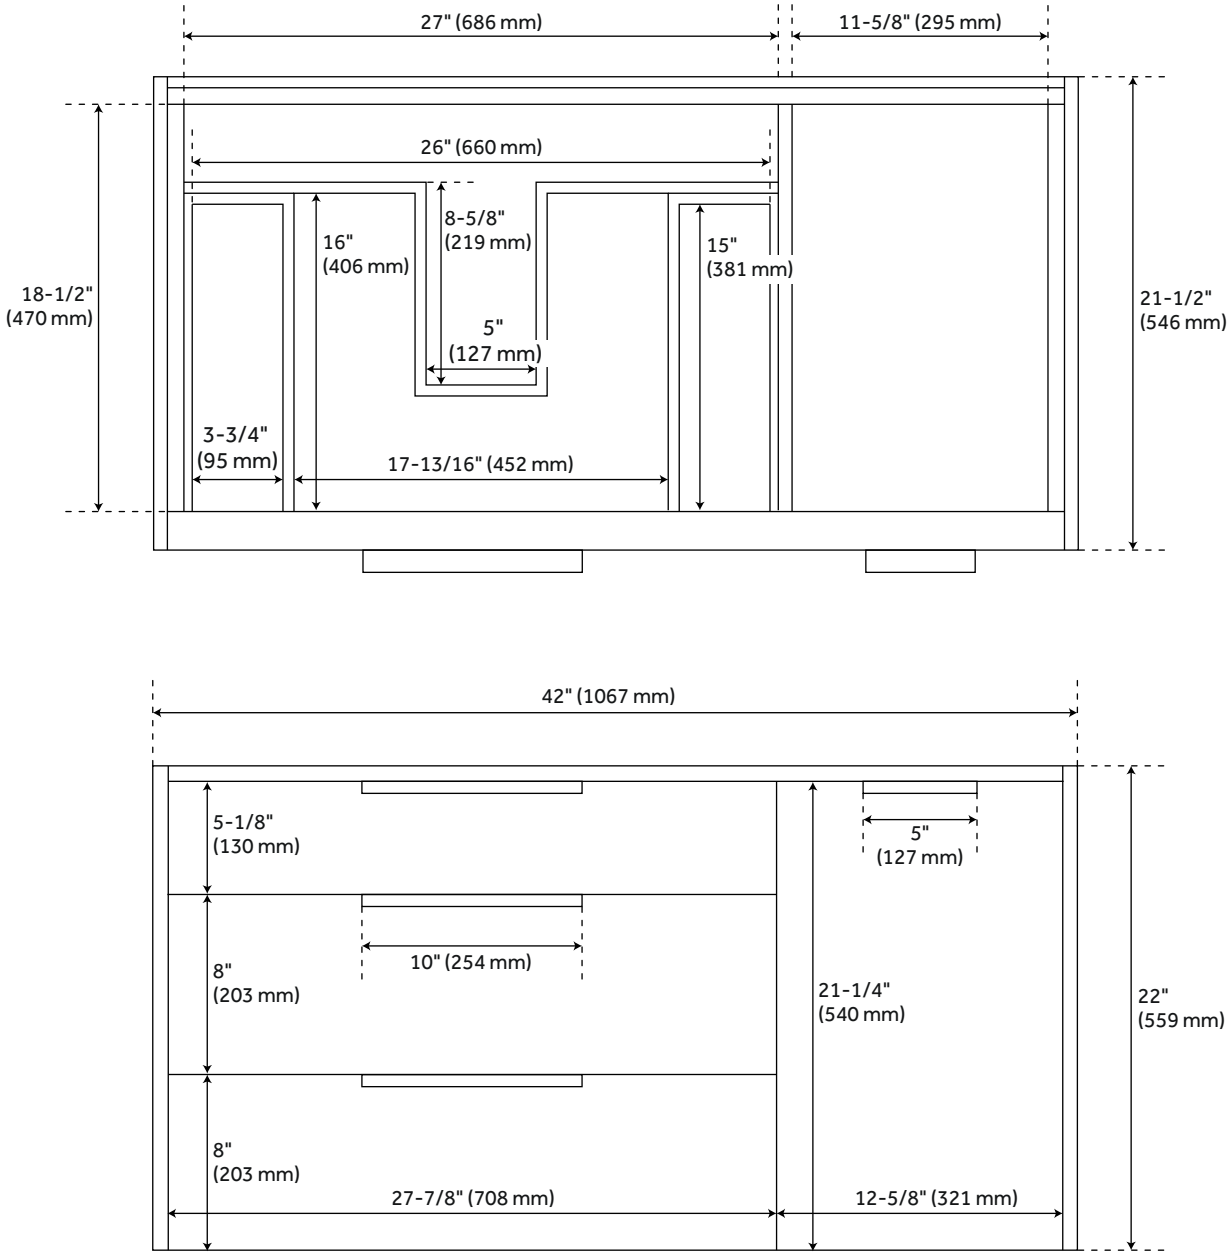

# 42" DITA WALL-MOUNT VANITY WITH LEFT OFFSET RECTANGULAR UNDERMOUNT SINK - BLACK

SKU: 953673-42-RUMB

## FEATURES

Installation Type: Wall-Mount  
Features: Soft-Close Hinges;Offset Sink  
Product Finish: Black  
Material: Wood  
Number of Doors: 1  
Number of Drawers: 3  
Width: 42"  
Height: 22"  
Depth: 21-1/2"  
Assembly Required: No  
Number of Shelves: 1  
Dovetail Drawers: Yes  
Number of Basins: 1  
Sink Installation: Undermount - Rectangle  
Faucet Centers: 8"  
Fits Drain Hole Size: 1-1/2"  
Faucet Included: No  
Sink Material: Porcelain  
Vanity Top Thickness: 3cm  
Size: 42"  
Adjustable Shelves: Yes  
Hardware Finish: Satin Black  
Sink Included: Optional  
Sink Color: White  
Basin Overflow: Yes  
Vanity Top Included: Optional  
Vanity Top Depth: 22"  
Vanity Top Width: 43"  
Mirror Included: No

# 42" DITA WALL-MOUNT VANITY - BLACK

SKU: 482865

All dimensions and specifications are nominal and may vary. Use actual products for accuracy in critical situations.