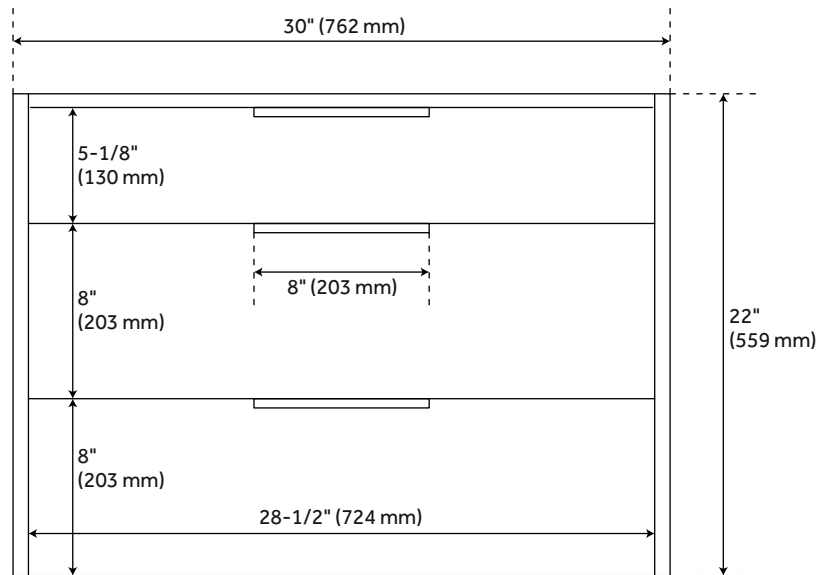

30" DITA WALL-MOUNT VANITY WITH RECTANGULAR UNDERMOUNT SINK - BLACK

SKU: 953673-30-RUMB

CODES/STANDARDS

FEATURES

Installation Type: Wall-Mount
Features: Soft-Close Hinges
Product Finish: Black
Material: Wood
Number of Drawers: 3
Width: 30"
Height: 22"
Depth: 21-1/2"
Assembly Required: No
Dovetail Drawers: Yes
Number of Basins: 1
Sink Installation: Undermount - Rectangle
Fits Drain Hole Size: 1-1/2"
Faucet Included: No
Sink Material: Porcelain
Vanity Top Thickness: 3cm
Size: 30"
Hardware Finish: Satin Black
Sink Included: Optional
Sink Color: White
Basin Overflow: Yes
Vanity Top Included: Optional
Vanity Top Depth: 22"
Vanity Top Width: 31"
Mirror Included: No

Code:
REVISED 6/21/2022

30" DITA WALL-MOUNT VANITY - BLACK

SKU: 482860

All dimensions and specifications are nominal and may vary. Use actual products for accuracy in critical situations.