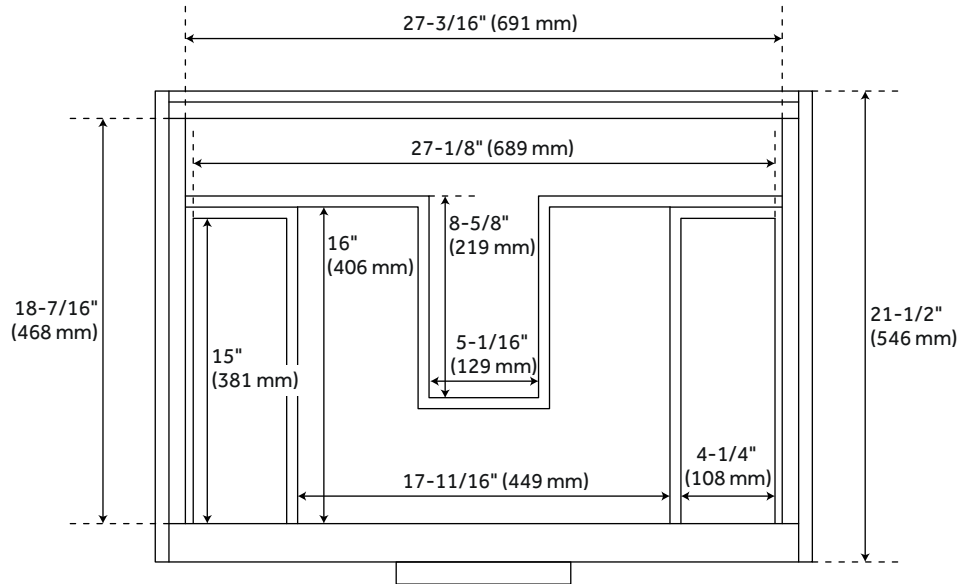

30" DITA WALL-MOUNT VANITY WITH RECTANGULAR UNDERMOUNT SINK - BLACK

SKU: 953673-30-RUMB

CODES/STANDARDS

FEATURES

Installation Type: Wall-Mount
Features: Soft-Close Hinges
Product Finish: Black
Material: Wood
Number of Drawers: 3
Width: 30"
Height: 22"
Depth: 21-1/2"
Assembly Required: No
Dovetail Drawers: Yes
Number of Basins: 1
Sink Installation: Undermount - Rectangle
Fits Drain Hole Size: 1-1/2"
Faucet Included: No
Sink Material: Porcelain
Vanity Top Thickness: 3cm
Size: 30"
Hardware Finish: Satin Black
Sink Included: Optional
Sink Color: White
Basin Overflow: Yes
Vanity Top Included: Optional
Vanity Top Depth: 22"
Vanity Top Width: 31"
Mirror Included: No

Code:
REVISED 6/21/2022

30" DITA WALL-MOUNT VANITY - BLACK

SKU: 482860

All dimensions and specifications are nominal and may vary. Use actual products for accuracy in critical situations.