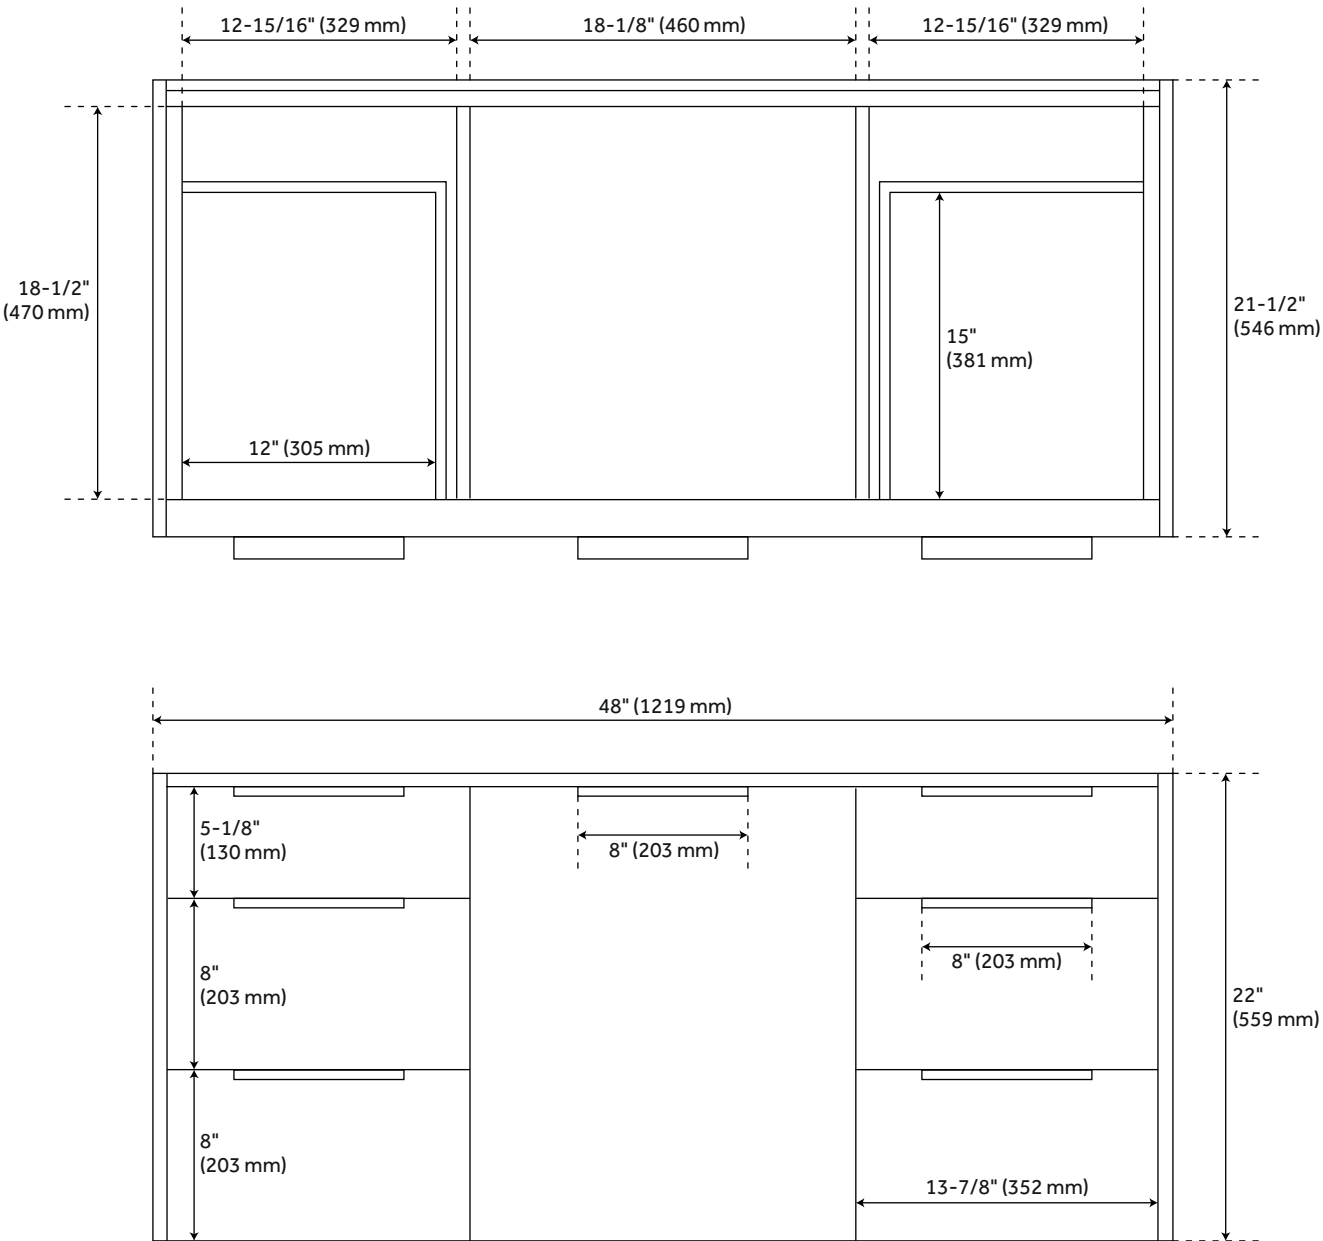

48" DITA WALL-MOUNT VANITY WITH UNDERMOUNT SINK - HONEY OAK

SKU: 953672-48-UM

CODES/STANDARDS

FEATURES

Installation Type: Wall-Mount
Features: Soft-Close Hinges
Product Finish: Honey Oak
Material: Wood
Number of Doors: 1
Number of Drawers: 6
Width: 48"
Height: 22"
Depth: 21-1/2"
Assembly Required: No
Number of Shelves: 1
Dovetail Drawers: Yes
Number of Basins: 1
Sink Installation: Undermount - Oval
Fits Drain Hole Size: 1-1/2"
Faucet Included: No
Sink Material: Porcelain
Vanity Top Thickness: 3cm
Size: 48"
Adjustable Shelves: Yes
Hardware Finish: Satin Brass
Sink Included: Optional
Sink Color: White
Basin Overflow: Yes
Vanity Top Included: Optional
Vanity Top Depth: 22"
Vanity Top Width: 49"
Mirror Included: No

Code:
REVISED 6/21/2022

48" DITA WALL-MOUNT VANITY - HONEY OAK

SKU: 482866

All dimensions and specifications are nominal and may vary. Use actual products for accuracy in critical situations.