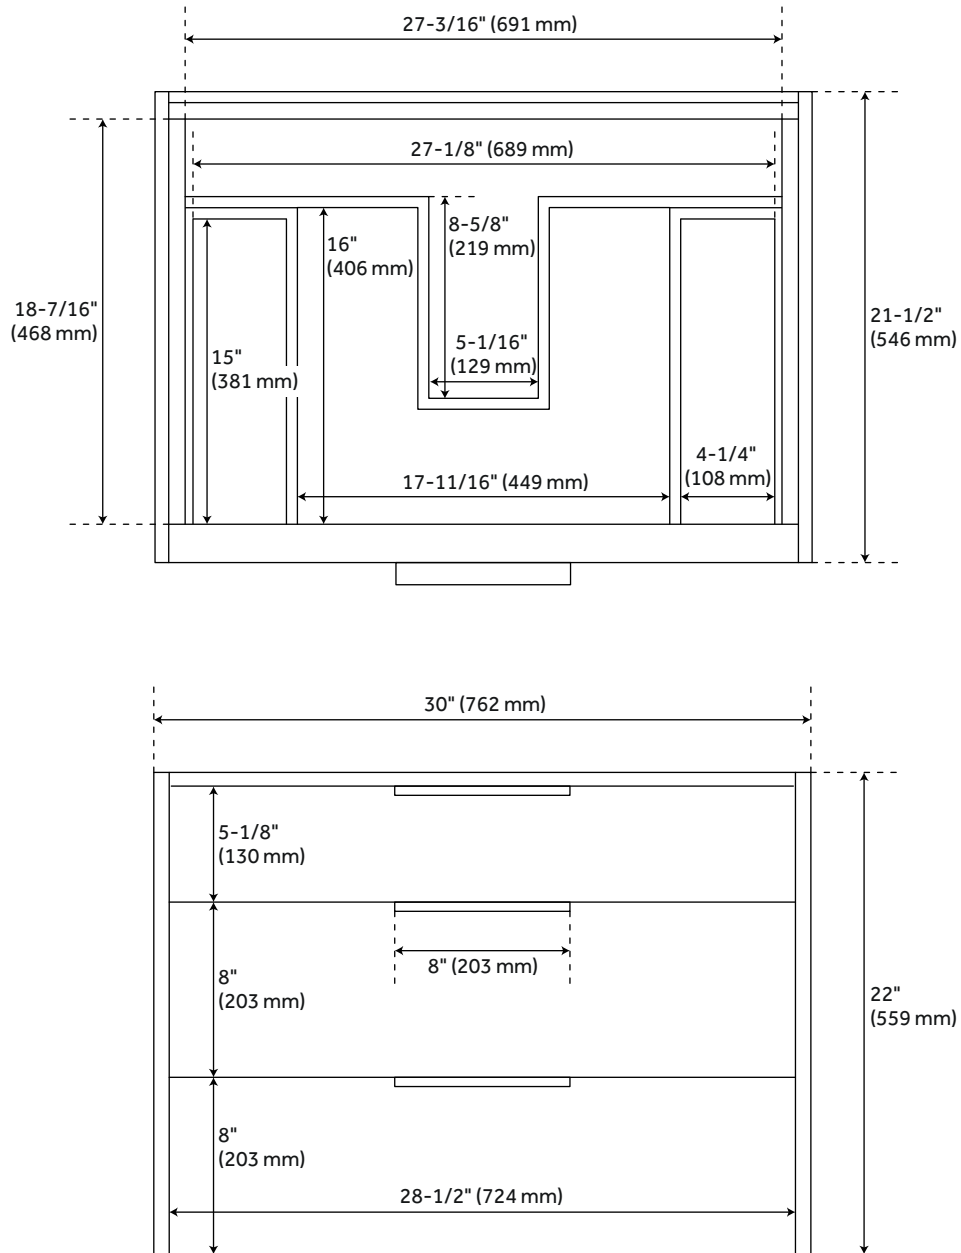

# 30" DITA WALL-MOUNT VANITY WITH UNDERMOUNT SINK - HONEY OAK

SKU: 953672-30-UM

## FEATURES

Installation Type: Wall-Mount  
Features: Soft-Close Hinges  
Product Finish: Honey Oak  
Material: Wood  
Number of Drawers: 3  
Width: 30"  
Height: 22"  
Depth: 21-1/2"  
Assembly Required: No  
Dovetail Drawers: Yes  
Number of Basins: 1  
Sink Installation: Undermount - Oval  
Fits Drain Hole Size: 1-1/2"  
Faucet Included: No  
Sink Material: Porcelain  
Vanity Top Thickness: 3cm  
Size: 30"  
Hardware Finish: Satin Brass  
Sink Included: Optional  
Sink Color: White  
Basin Overflow: Yes  
Vanity Top Included: Optional  
Vanity Top Depth: 22"  
Vanity Top Width: 31"  
Mirror Included: No

# 30" DITA WALL-MOUNT VANITY - HONEY OAK

SKU: 482859

All dimensions and specifications are nominal and may vary. Use actual products for accuracy in critical situations.