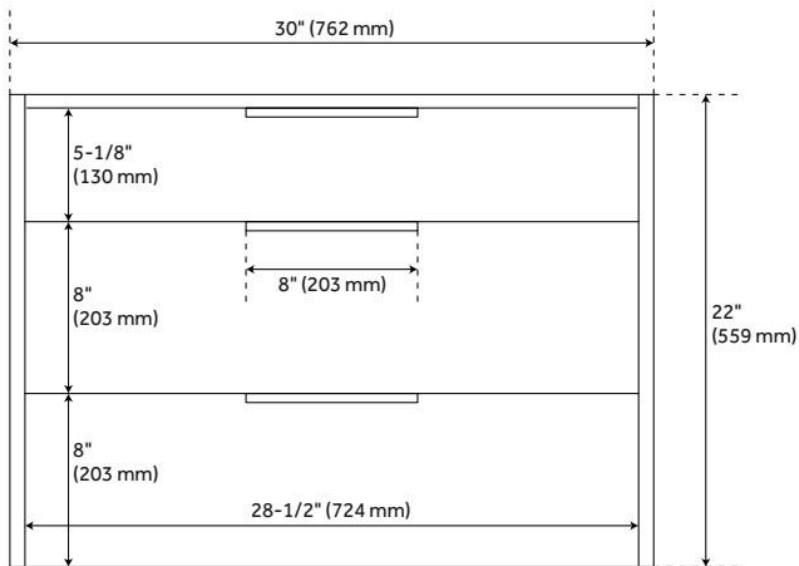

30" DITA WALL-MOUNT VANITY WITH RECTANGULAR UNDERMOUNT SINK - HONEY OAK

SKU: 953672-30-RUMB

Code: SH483118, SH483119, SH483120, SH483121, SH483122, SH483123, SH483124, SH483125, SH483126, SH483127, SH483128

REVISED 8/7/2024