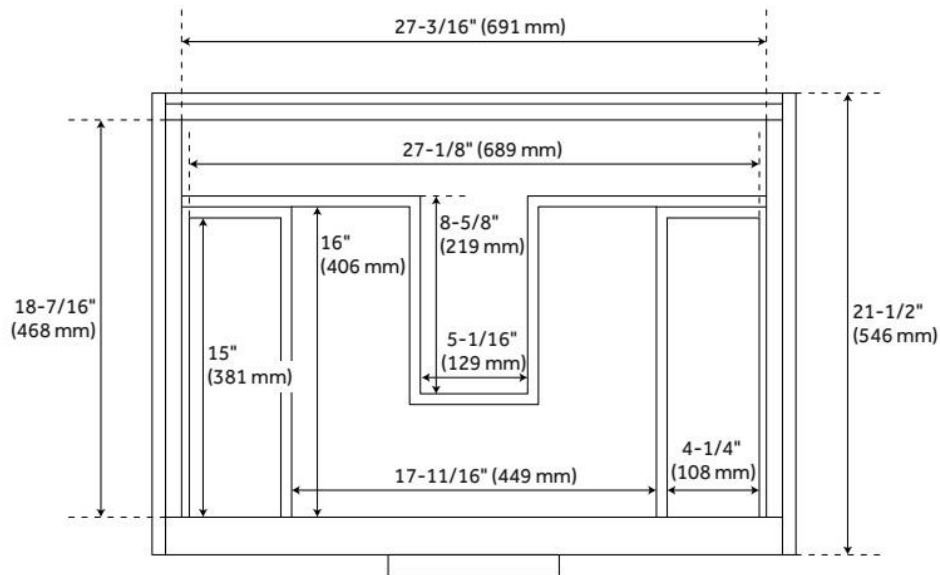

30" DITA WALL-MOUNT VANITY WITH RECTANGULAR UNDERMOUNT SINK - HONEY OAK

SKU: 953672-30-RUMB

Code: SH483118, SH483119, SH483120, SH483121, SH483122, SH483123, SH483124, SH483125, SH483126, SH483127, SH483128

REVISED 8/7/2024